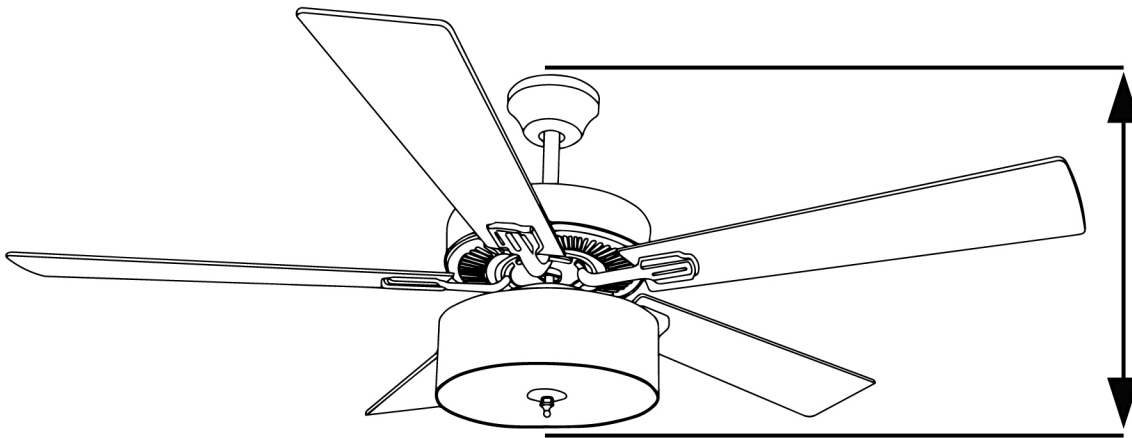

# Hanging Options Included

Flushmount  
13.5"H

6" Downrod  
18.5"H