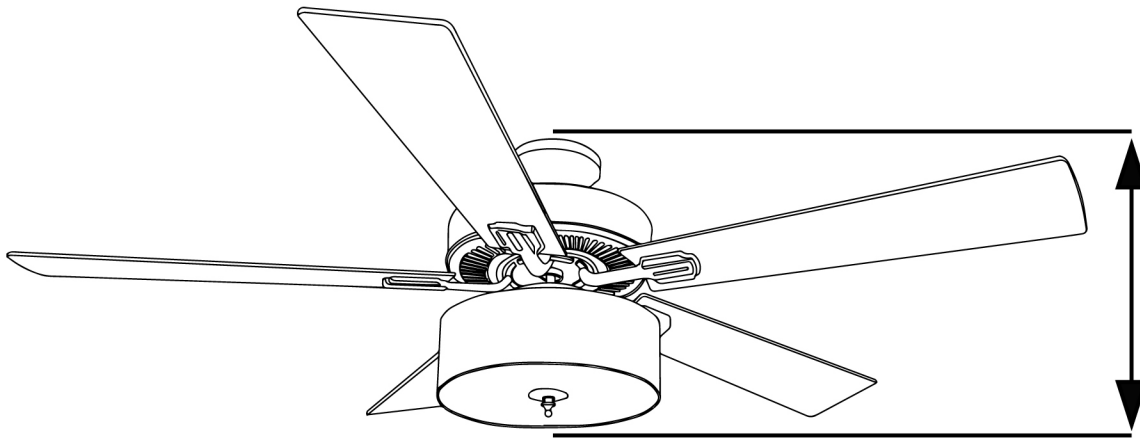

# Hanging Options Included

Flushmount  
13.5"H

6" Downrod  
18.5"H