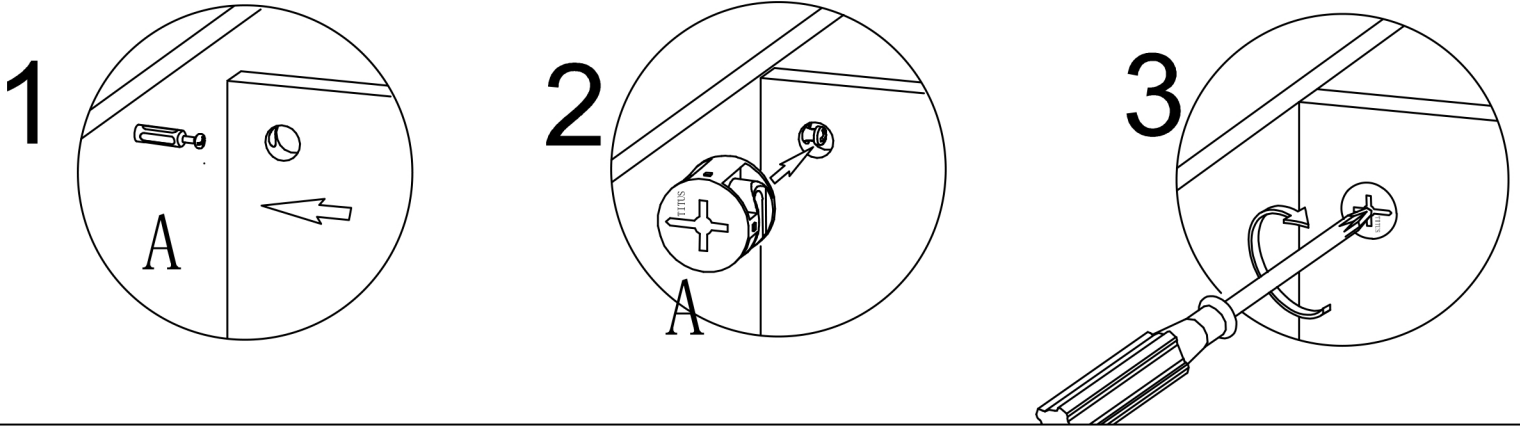

Installation Manual

Screw (A) installation demonstration