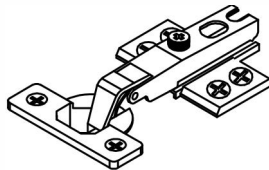

## Components

Connector (**Ax30**)

Straight hinge (**Bx8**)

Iron base (**C x1**)

Self tapping screw (**Dx50**)short

Self tapping screw (**Fx16**)long

Hexagon socket screw (**Gx8**)

cabinet leg (**Ex8**)

**Note:** Do not fully tighten all bolts until all parts are in place Failure to follow these instructions may cause the bolt to misalign during assembly.