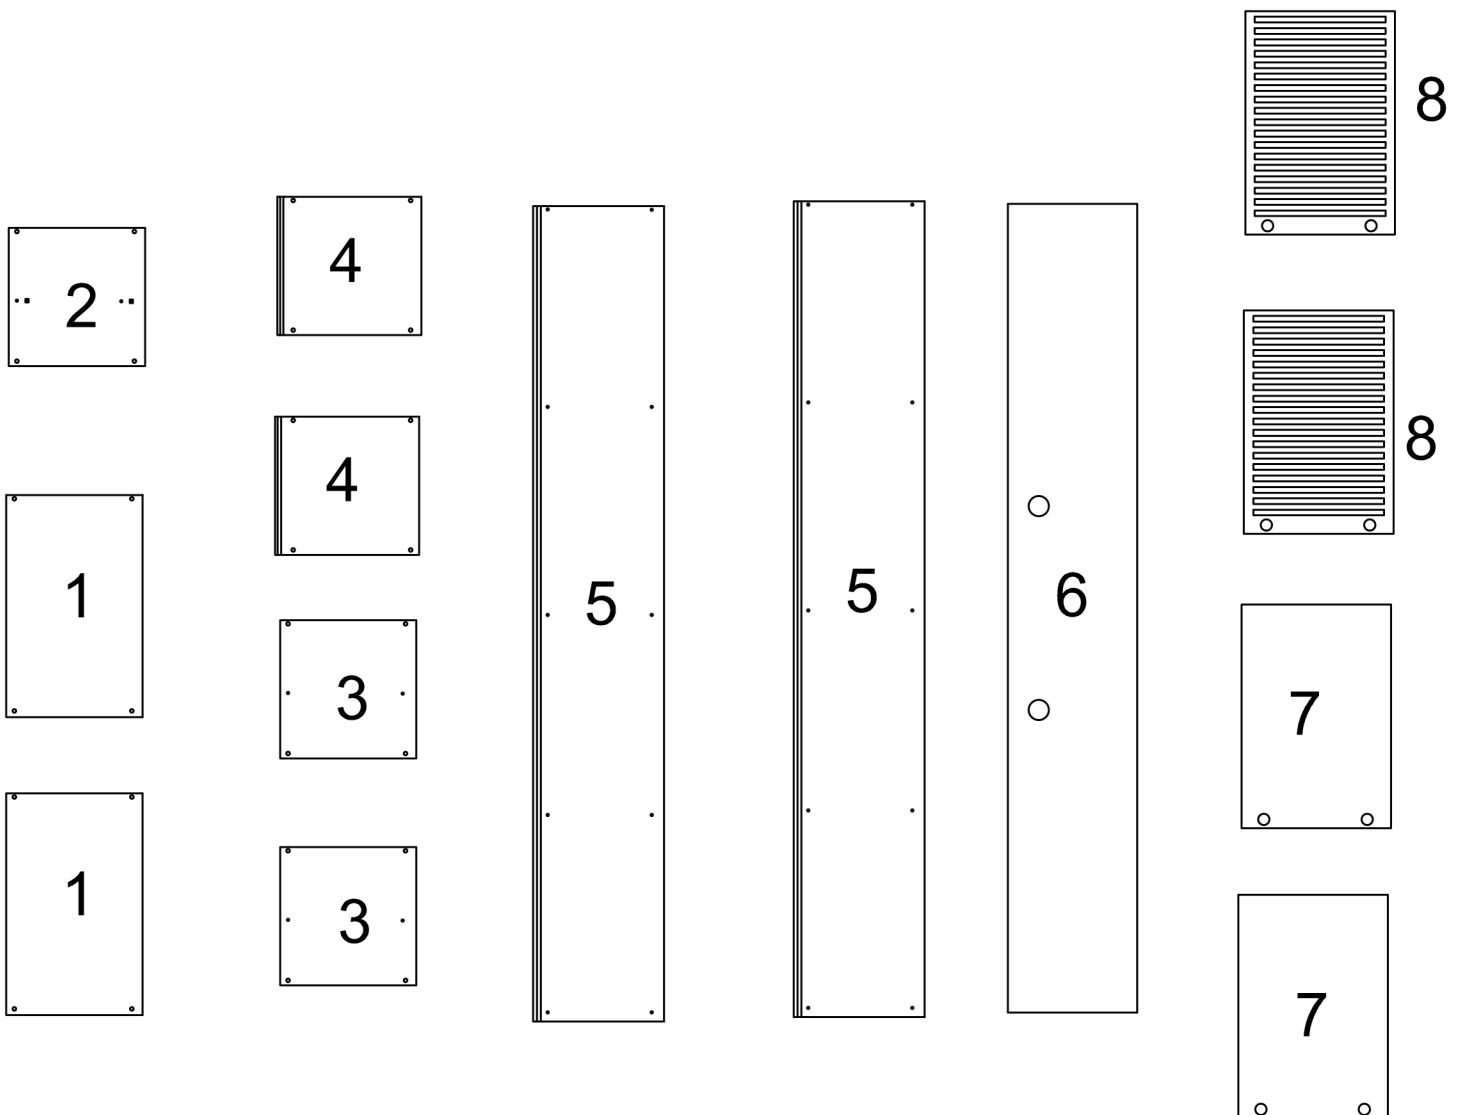

Installation Manual

Screw (A) installation demonstration

Board