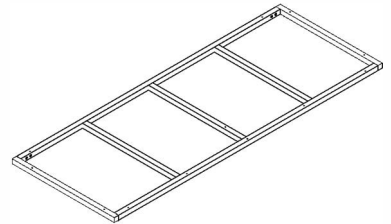

## Components

Connector (**Ax30**)

Straight hinge (**Bx8**)

Iron base (**C x1**)

Self tapping screw (**Dx50**)short

Self tapping screw (**Fx16**)long

Hexagon socket screw (**Gx8**)

cabinet leg (**Ex8**)