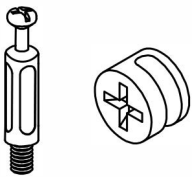

## Tools

Cross Screwdriver

Allen key

## During Installation

1. Do not discard packing material until assembly is complete, as small parts may loosen inside the carton during shipping. If there is a missing part, please contact our after-sales team
2. Please assemble this item on soft surfaces such as carpets to protect the finish.
3. Pay attention to stability when assembling to avoid falling or scratching.
4. Fully tighten all screws when all parts are in place.

## Components

Connector (**Ax30**)

Straight hinge (**Bx8**)

Iron base (**C x1**)

Self tapping screw (**Dx50**)short

Self tapping screw (**Fx16**)long

Hexagon socket screw (**Gx8**)

cabinet leg (**Ex8**)