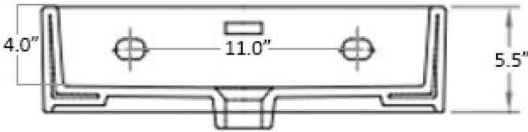

## SKU# | Options:

- Quattro 50.nn WG | Glossy White
- Quattro 50.nn BM | Matte Black
- Quattro 50.nn BG | Glossy Black

“.nn” refers to the number of faucets/dispenser holes

- Ex. Quattro 50.03 WG | Glossy White, Three Faucet Holes

<b>Collection  </b> Quattro	<b>Model  </b> Quattro 50	Dimensions Metric <i>1 inch = 2.54 cm</i> <i>1 inch = 25.4 mm</i>	 1051 Lea Drive - Collegeville, PA 19426 Tel. 215 513 9400 - Fax 610 831 0215 <a href="http://www.ws bathcollections.com">www.ws bathcollections.com</a> - <a href="mailto:info@ws bathcollections.com">info@ws bathcollections.com</a>
--------------------------------	------------------------------	---	---

Quattro 50

\* WS Bath Collections reserves the right to revise dimensions or information on this sheet without notice

<p><b>Collection  </b> Quattro</p>	<p><b>Model  </b> Quattro 50</p>	<p>Dimensions Metric <i>1 inch = 2.54 cm</i> <i>1 inch = 25.4 mm</i></p>	<p> 1051 Lea Drive - Collegeville, PA 19426 Tel. 215 513 9400 - Fax 610 831 0215 <a href="http://www.ws bathcollections.com">www.ws bathcollections.com</a> - <a href="mailto:info@ws bathcollections.com">info@ws bathcollections.com</a></p>
--	--------------------------------------	--	---