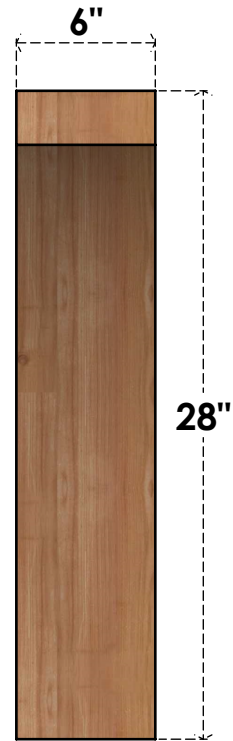

BRC06X22X28THR00RWR

6"W X 22"D X 28"H THORTON ROUGH SAWN BRACE, WESTERN RED CEDAR

SIDE

FRONT

EKENA MILLWORK
 2300 WEST MAIN ST.
 CLARKSVILLE, TX 75426
 TOLL FREE: 866-607-0453
 WWW.EKENAMILLWORK.COM

NOTES

1. INSTALLATION TO BE COMPLETED IN ACCORDANCE WITH MANUFACTURER'S SPECIFICATIONS.
2. DRAWING MAY NOT BE TO SCALE
3. THIS DRAWING IS INTENDED FOR DESIGN AND PLANNING PURPOSES ONLY.
4. ALL INFORMATION CONTAINED HEREIN WAS CURRENT AT THE TIME OF DEVELOPMENT BUT MUST BE REVIEWED AND APPROVED BY THE PRODUCT MANUFACTURER TO BE CONSIDERED ACCURATE.
5. PRODUCTS ARE NOT KILN DRIED. THIS ITEM IS UNIQUE AND WILL CONTAIN THE NATURAL VARIATIONS THAT THE WOOD SPECIES OFFERS. THIS MAY RESULT IN VARIATIONS UP TO 1/4"