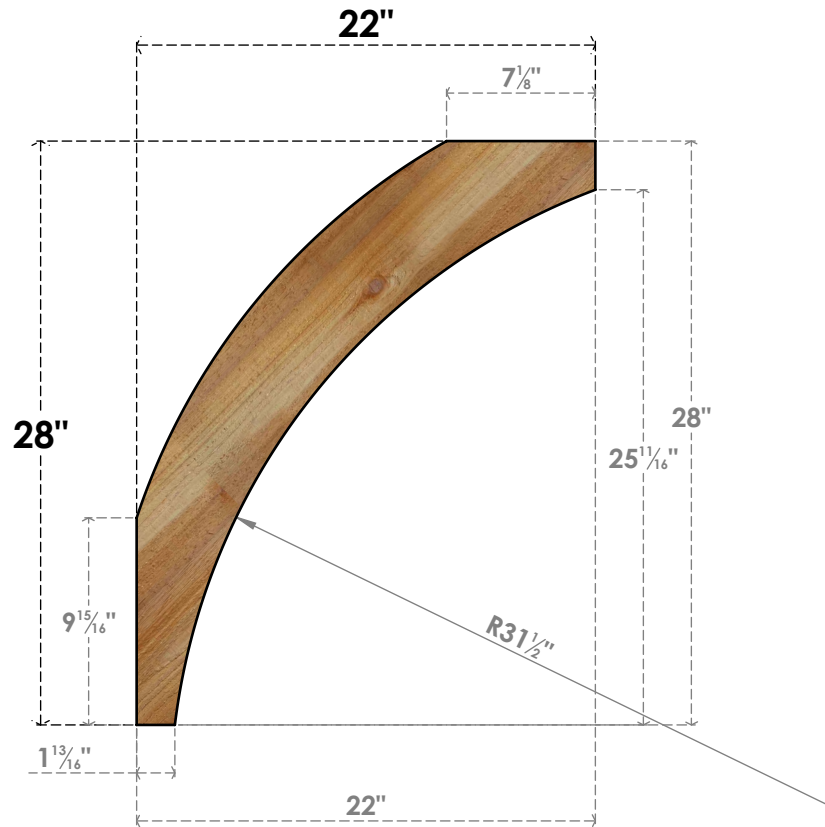

BRC06X22X28THR00RWR

6"W X 22"D X 28"H THORTON ROUGH SAWN BRACE, WESTERN RED CEDAR

SIDE

FRONT

EKENA MILLWORK
 2300 WEST MAIN ST.
 CLARKSVILLE, TX 75426
 TOLL FREE: 866-607-0453
 WWW.EKENAMILLWORK.COM

NOTES

1. INSTALLATION TO BE COMPLETED IN ACCORDANCE WITH MANUFACTURER'S SPECIFICATIONS.
2. DRAWING MAY NOT BE TO SCALE
3. THIS DRAWING IS INTENDED FOR DESIGN AND PLANNING PURPOSES ONLY.
4. ALL INFORMATION CONTAINED HEREIN WAS CURRENT AT THE TIME OF DEVELOPMENT BUT MUST BE REVIEWED AND APPROVED BY THE PRODUCT MANUFACTURER TO BE CONSIDERED ACCURATE.
5. PRODUCTS ARE NOT KILN DRIED. THIS ITEM IS UNIQUE AND WILL CONTAIN THE NATURAL VARIATIONS THAT THE WOOD SPECIES OFFERS. THIS MAY RESULT IN VARIATIONS UP TO 1/4"