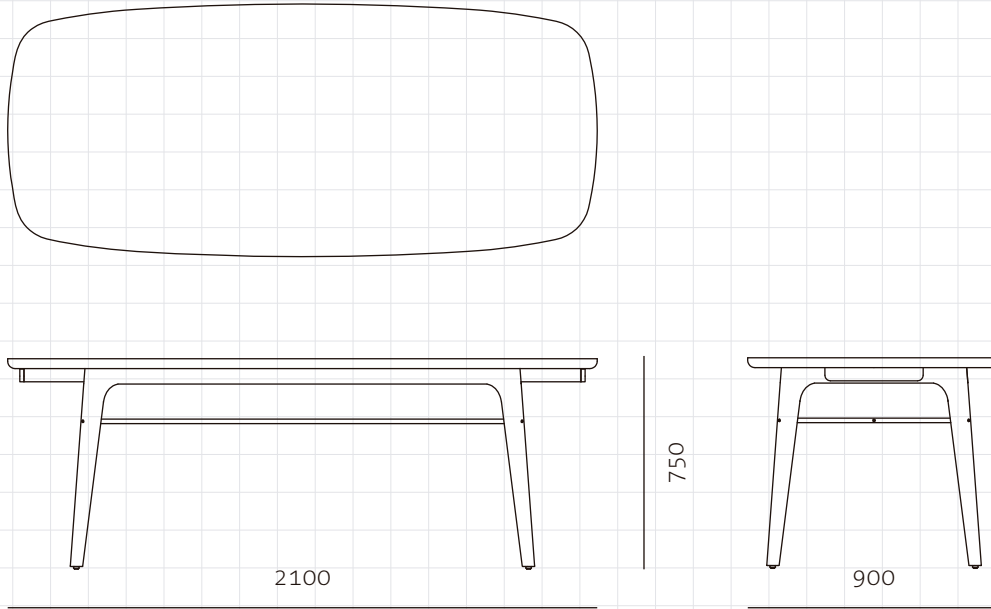

Utility Dining Table W2100

CODE

UT-T410-2100

DIMENSIONS

W2100 x D900 x H750mm

NET WEIGHT

62.0 kg

ENVIRONMENT

Indoor

MATERIALS

Solid wood legs and drawers, Steel hairline aged gold, Wood veneer top

*Please refer to website or contact your local representative for complete material swatches.

SHIPPING

Package	Knock Down		
Package Qty	1 pcs/2box		
Packaging	Measurement (mm)	Volume (cbm)	Gross Weight (kg)
FCL	W2200 x D1000 x H185	0.41	64.07
	W215 x D265 x H765	0.04	8.02
LCL/AIR	W2220 x D1020 x H280	0.63	90.38
	W215 x D265 x H765	0.04	8.68