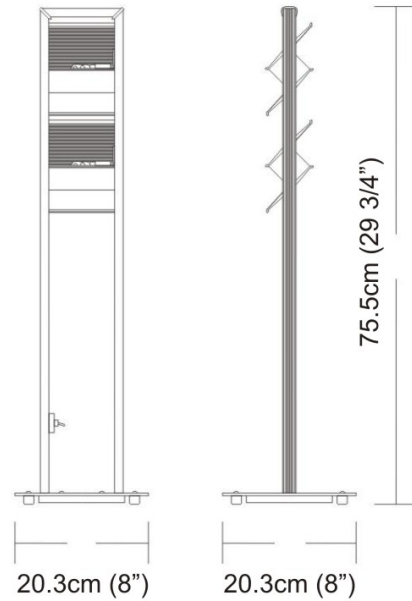

Date: _____ Project: _____

Fixture Type: _____ Specifier/Rep: _____

Certified by us CSA certified, listed to UL & CSA Standards

Exact Measurements: Metric

Model:	D9-4011
Quick Ship:	Yes
Installation:	Portables - Floor
Nominal Lumen:	1300lm
CRI:	80.0
Fixture Finish:	Brushed (Satin) Aluminum
Lamp Base:	G9
Lamp Type:	T4 Halogen
Number Of Lamps:	2
Max Wattage Per Lamp:	35W
Total Wattage:	70W
Input Voltage:	120Vac
IP Rating:	IP20
Diameter:	20.3cm / 8"
Length:	20.3cm / 8"
Height:	75.5cm / 29 3/4"
Weight:	9.92 lbs / 4.504 kg
Overstock:	Yes

Additional Details

<p style="color:#F00">Overstock Item: Contact customerservice@zaneen.com for stock level and pricing</p><p>Ships within 2-5 business days.</p>