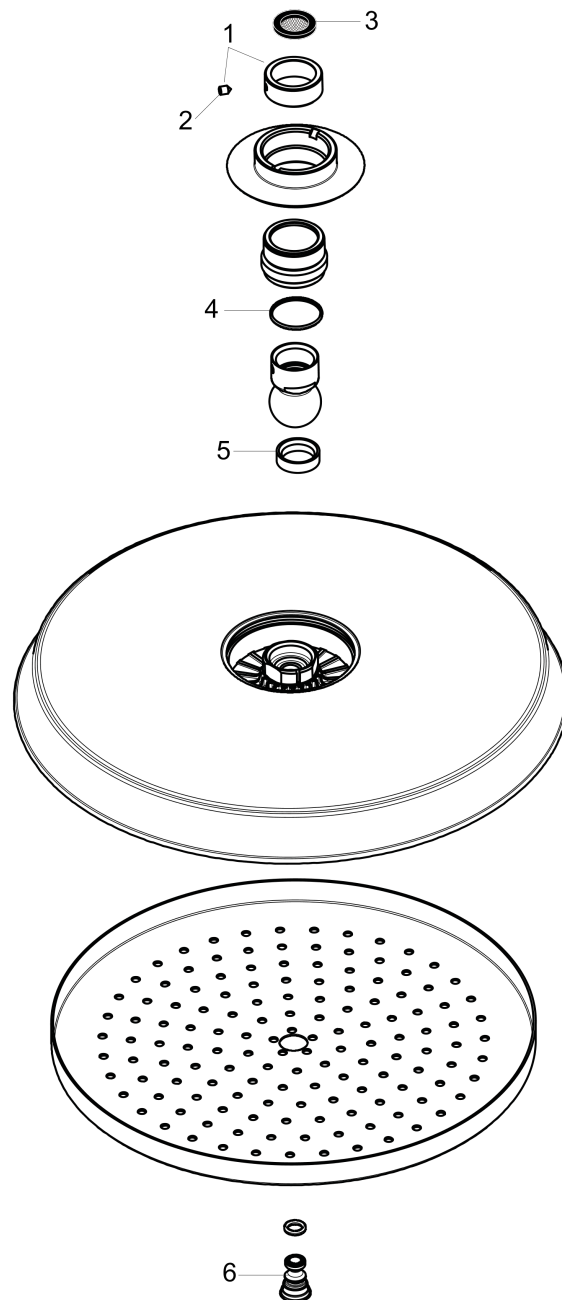

**Raindance Classic**  
**Showerhead 180 1-Jet, 2.0 GPM**  
 Finishes : **polished nickel** Part no. : **04722830**

**Description**

**Features**

- 107 no-clog spray channels
- Ball-joint: overhead shower angle adjustable
- Spray modes: RainAir
- Flow: 2.0 GPM (7.6 L/Min)
- Fully-finished matching spray face

**Item details**

List Price \$ 603.00

**Technology**

**Compliance**

**Product image**

**Scale drawing**

**Raindance Classic**  
**Showerhead 180 1-Jet, 2.0 GPM**  
Finishes : **polished nickel**    Part no. : **04722830**

Exploded drawing

Year of production: >04/17

**Raindance Classic**  
**Showerhead 180 1-Jet, 2.0 GPM**  
 Finishes : **polished nickel**    Part no. : **04722830**

**Spare parts list**

Year of production: >04/17

<b>Pos.</b>	<b>Description</b>	<b>Part no.</b>	<b>Price</b>	<b>PU</b>
1	lock washer	98942000	-	1
2	hollow set screw M4x6	97767000	-	1
3	filter packing	94246000	-	1
4	lever collar	97536000	-	1
5	seal	97606000	-	1
6	air jet (Eco)	95795830	-	1