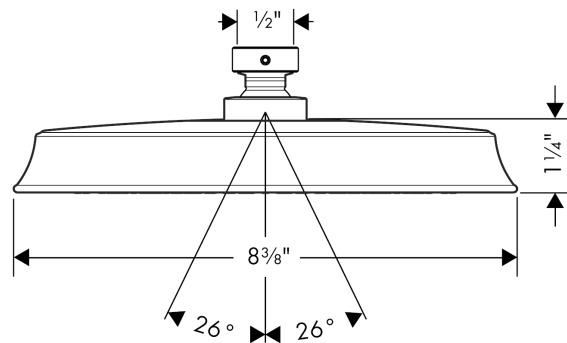

**Raindance Classic**  
**Showerhead 180 1-Jet, 2.0 GPM**  
 Finishes : **polished nickel** Part no. : **04722830**

**Description**

**Features**

- 107 no-clog spray channels
- Ball-joint: overhead shower angle adjustable
- Spray modes: RainAir
- Flow: 2.0 GPM (7.6 L/Min)
- Fully-finished matching spray face

**Item details**

List Price \$ 603.00

**Technology**

**Compliance**

**Product image**

**Scale drawing**

**Raindance Classic**  
**Showerhead 180 1-Jet, 2.0 GPM**  
Finishes : **polished nickel**    Part no. : **04722830**

Exploded drawing

Year of production: >04/17

**Raindance Classic**  
**Showerhead 180 1-Jet, 2.0 GPM**  
 Finishes : **polished nickel**    Part no. : **04722830**

**Spare parts list**

Year of production: >04/17

<b>Pos.</b>	<b>Description</b>	<b>Part no.</b>	<b>Price</b>	<b>PU</b>
1	lock washer	98942000	-	1
2	hollow set screw M4x6	97767000	-	1
3	filter packing	94246000	-	1
4	lever collar	97536000	-	1
5	seal	97606000	-	1
6	air jet (Eco)	95795830	-	1