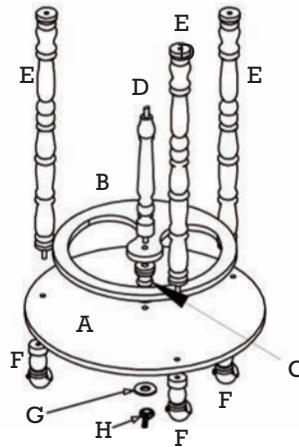

design **TOSCANO**[®]

SJ-330016
Sixteenth Century Crema Durata
Replica Globe Bar Cabinet

**INSTRUCTIONS
FOR YOUR PRODUCT**

Thank you for your recent purchase of this Design Toscano hand-crafted piece of sculptural art. We have taken great care to create this piece especially for you. Please review these instructions and assemble this piece with care. Do not over tighten any screw or bolt connection.

Step 1

Step 2

Parts

A (1 PC) 	B (1 PC) 	C (1 PC)
D (1 PC) 	E (3 PCS) 	F (3 PCS)
G (1 PC) 	H (1 PC) 	J (1 PC)
K (1 PC) 	L (3 PCS) 	M (1 PC)
N (2 Sets) 	P (1 PC) 	Q (1 Set)

Step 3

Step 4

©Copyright 2021, Design Toscano, Inc.