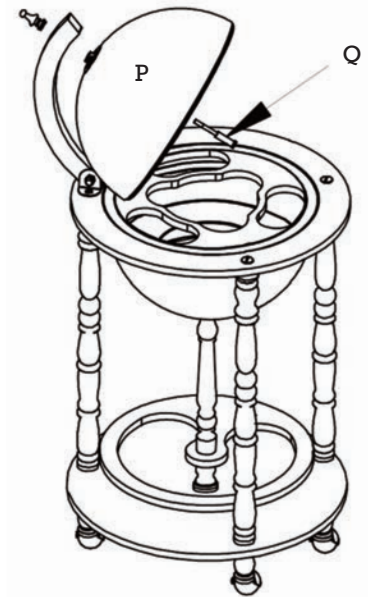

design **TOSCANO**[®]

SJ-330016
Sixteenth Century Crema Durata
Replica Globe Bar Cabinet

**INSTRUCTIONS
FOR YOUR PRODUCT**

Thank you for your recent purchase of this Design Toscano hand-crafted piece of sculptural art. We have taken great care to create this piece especially for you. Please review these instructions and assemble this piece with care. Do not over tighten any screw or bolt connection.

Step 1

Step 2

Parts

A (1 PC) 	B (1 PC) 	C (1 PC)
D (1 PC) 	E (3 PCS) 	F (3 PCS)
G (1 PC) 	H (1 PC) 	J (1 PC)
K (1 PC) 	L (3 PCS) 	M (1 PC)
N (2 Sets) 	P (1 PC) 	Q (1 Set)

Step 3

Step 4

©Copyright 2021, Design Toscano, Inc.