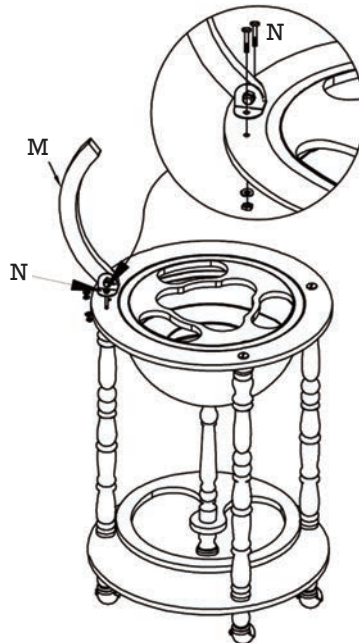

design **TOSCANO**[®]

SJ-330016
Sixteenth Century Crema Durata
Replica Globe Bar Cabinet

**INSTRUCTIONS
FOR YOUR PRODUCT**

Thank you for your recent purchase of this Design Toscano hand-crafted piece of sculptural art. We have taken great care to create this piece especially for you. Please review these instructions and assemble this piece with care. Do not over tighten any screw or bolt connection.

Step 1

Step 2

Parts

A (1 PC) 	B (1 PC) 	C (1 PC)
D (1 PC) 	E (3 PCS) 	F (3 PCS)
G (1 PC) 	H (1 PC) 	J (1 PC)
K (1 PC) 	L (3 PCS) 	M (1 PC)
N (2 Sets) 	P (1 PC) 	Q (1 Set)

Step 3

Step 4

©Copyright 2021, Design Toscano, Inc.