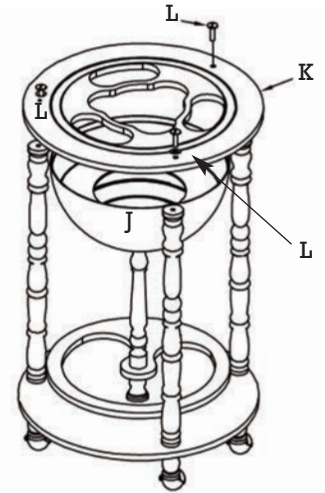

design **TOSCANO**[®]

SJ-330016
Sixteenth Century Crema Durata
Replica Globe Bar Cabinet

**INSTRUCTIONS
FOR YOUR PRODUCT**

Thank you for your recent purchase of this Design Toscano hand-crafted piece of sculptural art. We have taken great care to create this piece especially for you. Please review these instructions and assemble this piece with care. Do not over tighten any screw or bolt connection.

Step 1

Step 2

Parts

A (1 PC) 	B (1 PC) 	C (1 PC)
D (1 PC) 	E (3 PCS) 	F (3 PCS)
G (1 PC) 	H (1 PC) 	J (1 PC)
K (1 PC) 	L (3 PCS) 	M (1 PC)
N (2 Sets) 	P (1 PC) 	Q (1 Set)

Step 3

Step 4

©Copyright 2021, Design Toscano, Inc.