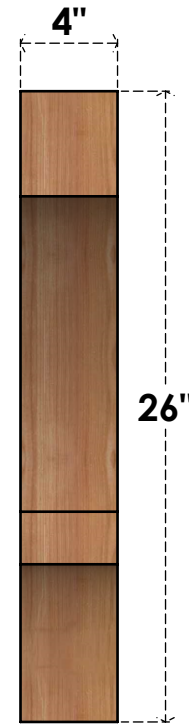

BRC04X26X26BOA00RWR

4"W X 26"D X 26"H BALBOA ROUGH SAWN BRACE, WESTERN RED CEDAR

SIDE

FRONT

EKENA MILLWORK
 2300 WEST MAIN ST.
 CLARKSVILLE, TX 75426
 TOLL FREE: 866-607-0453
 WWW.EKENAMILLWORK.COM

NOTES

1. INSTALLATION TO BE COMPLETED IN ACCORDANCE WITH MANUFACTURER'S SPECIFICATIONS.
2. DRAWING MAY NOT BE TO SCALE
3. THIS DRAWING IS INTENDED FOR DESIGN AND PLANNING PURPOSES ONLY.
4. ALL INFORMATION CONTAINED HEREIN WAS CURRENT AT THE TIME OF DEVELOPMENT BUT MUST BE REVIEWED AND APPROVED BY THE PRODUCT MANUFACTURER TO BE CONSIDERED ACCURATE.
5. PRODUCTS ARE NOT KILN DRIED. THIS ITEM IS UNIQUE AND WILL CONTAIN THE NATURAL VARIATIONS THAT THE WOOD SPECIES OFFERS. THIS MAY RESULT IN VARIATIONS UP TO 1/4"