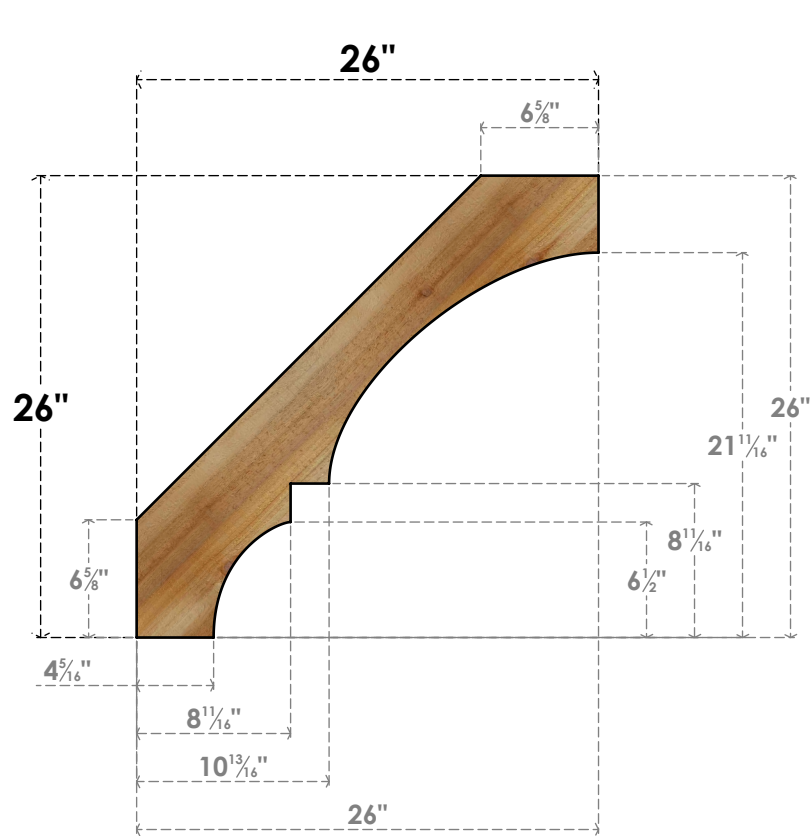

BRC04X26X26BOA00RWR

4"W X 26"D X 26"H BALBOA ROUGH SAWN BRACE, WESTERN RED CEDAR

SIDE

FRONT

EKENA MILLWORK
 2300 WEST MAIN ST.
 CLARKSVILLE, TX 75426
 TOLL FREE: 866-607-0453
 WWW.EKENAMILLWORK.COM

NOTES

1. INSTALLATION TO BE COMPLETED IN ACCORDANCE WITH MANUFACTURER'S SPECIFICATIONS.
2. DRAWING MAY NOT BE TO SCALE
3. THIS DRAWING IS INTENDED FOR DESIGN AND PLANNING PURPOSES ONLY.
4. ALL INFORMATION CONTAINED HEREIN WAS CURRENT AT THE TIME OF DEVELOPMENT BUT MUST BE REVIEWED AND APPROVED BY THE PRODUCT MANUFACTURER TO BE CONSIDERED ACCURATE.
5. PRODUCTS ARE NOT KILN DRIED. THIS ITEM IS UNIQUE AND WILL CONTAIN THE NATURAL VARIATIONS THAT THE WOOD SPECIES OFFERS. THIS MAY RESULT IN VARIATIONS UP TO 1/4"