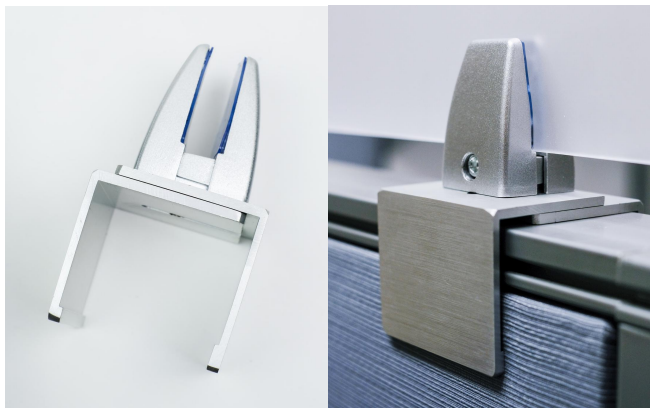

# Bracket Guide

Modified Desk Mount  
Part # BRKT DM

Modified Screw- In  
Part # BRKT SI

Standard Panel Modified  
(Fits Cubicle Walls 1.5"-2.5" Wide)  
Part # BRKT SP

Large Panel Modified  
(Fits Cubicle Walls 2.5"-3.75" Wide)  
Part #BRKT LP