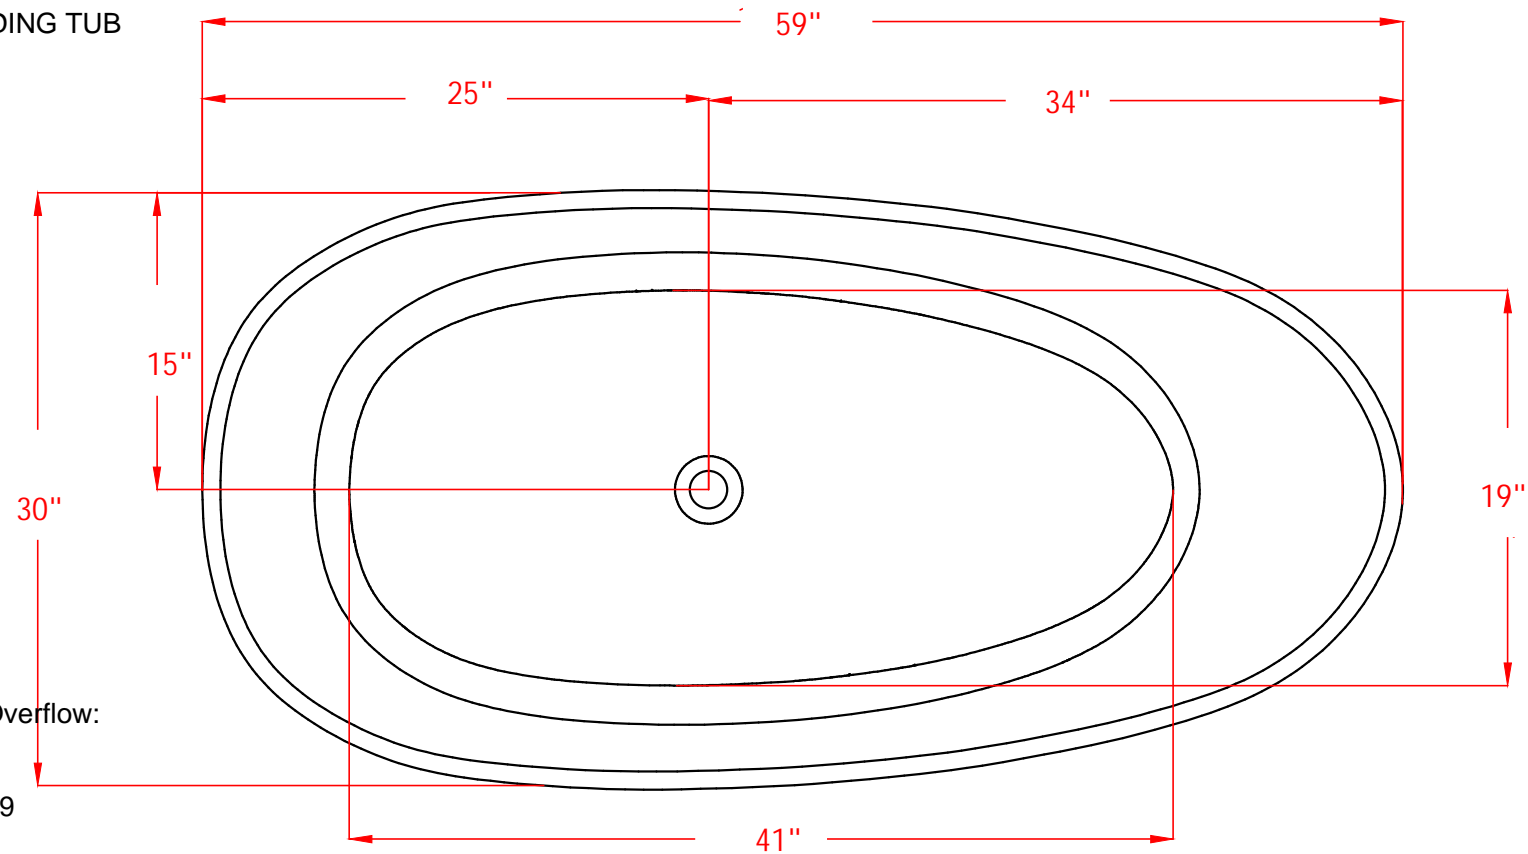

SOLID SURFACE FREESTANDING TUB

Model: Gloria

FEATURES

Product Finish: Umbra Grey

Overflow Hole: Yes

Material: Solid Surface

Length: 59"

Width: 30"

Height: 21"

Tub Interior Length: 41"

Tub Interior Width: 19"

Water Depth to Rim: 18"

Water Depth to Overflow: 15"

Tap Deck: No

Drain included: Yes

Drain Placement: Center

Faucet Included: No

Faucet Drillings: No Drillings

Water Capacity Without/With Overflow:

(Gallons): 92/79

Built-In Adjusters: Yes

Tub Weight Uncrated (LBS): 309

Tub Weight Crated (LBS): 408

DEVINCHY