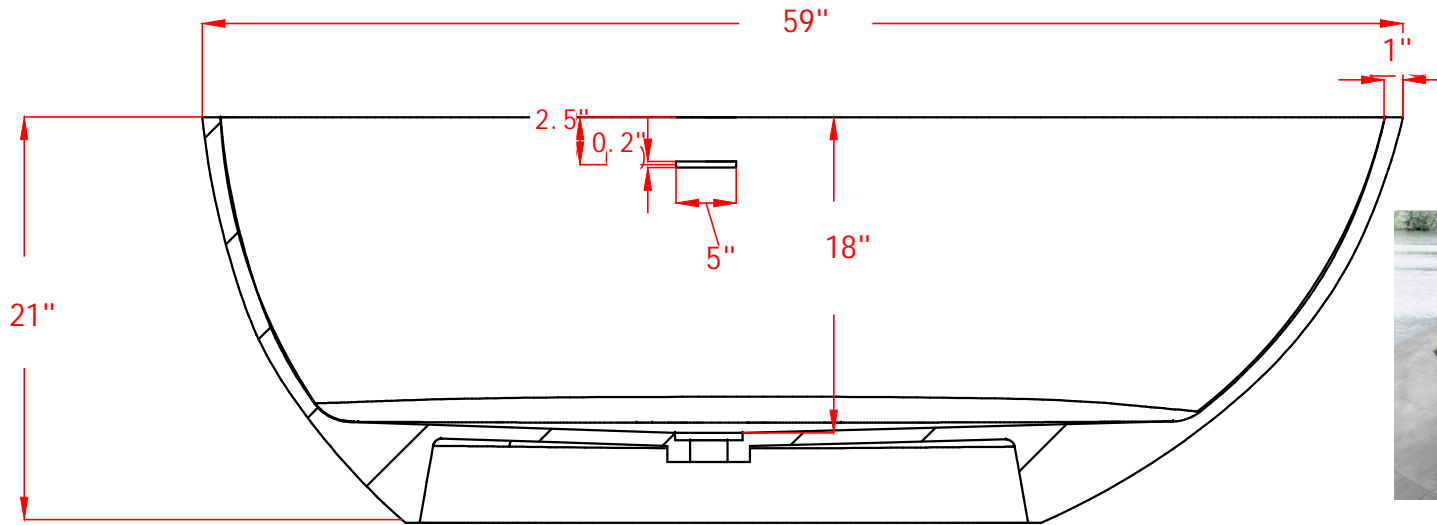

SOLID SURFACE FREESTANDING TUB

Model: Gloria

FEATURES

Product Finish: Umbra Grey

Overflow Hole: Yes

Material: Solid Surface

Length: 59"

Width: 30"

Height: 21"

Tub Interior Length: 41"

Tub Interior Width: 19"

Water Depth to Rim: 18"

Water Depth to Overflow: 15"

Tap Deck: No

Drain included: Yes

Drain Placement: Center

Faucet Included: No

Faucet Drillings: No Drillings

Water Capacity Without/With Overflow:

(Gallons): 92/79

Built-In Adjusters: Yes

Tub Weight Uncrated (LBS): 309

Tub Weight Crated (LBS): 408

DEVINCHY