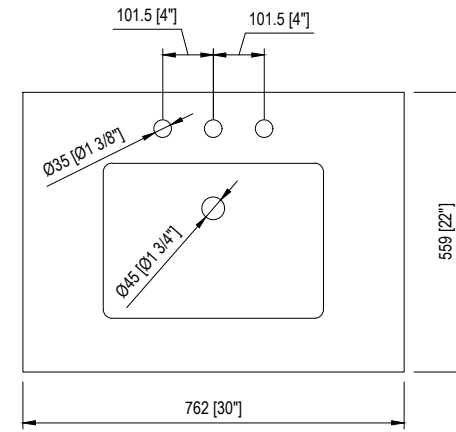

# 30" Bathroom Vanity

30 in. W x 22 in.D x 34 in.H  
(76.2 cm x 55.9 cm x 86.3 cm)

# Top View