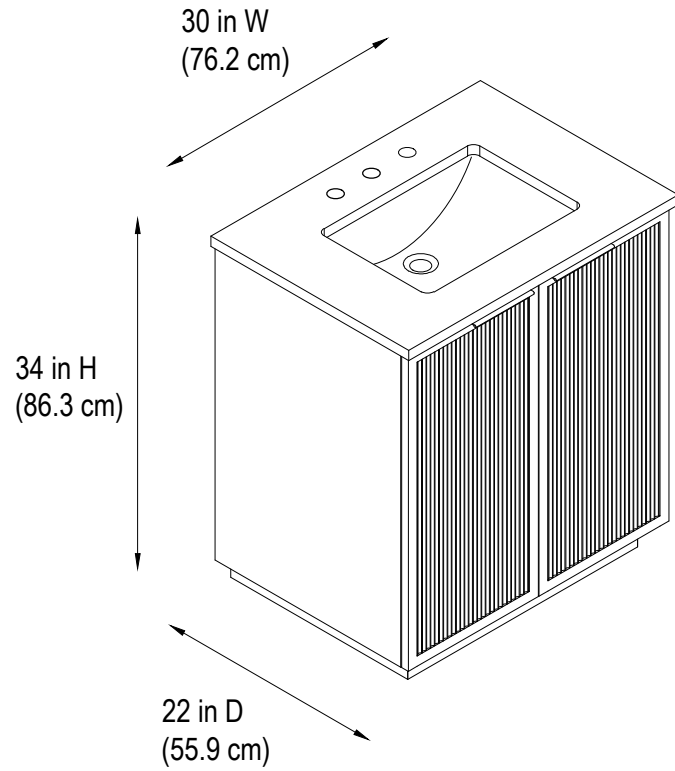

# 30" Bathroom Vanity

30 in. W x 22 in.D x 34 in.H  
(76.2 cm x 55.9 cm x 86.3 cm)