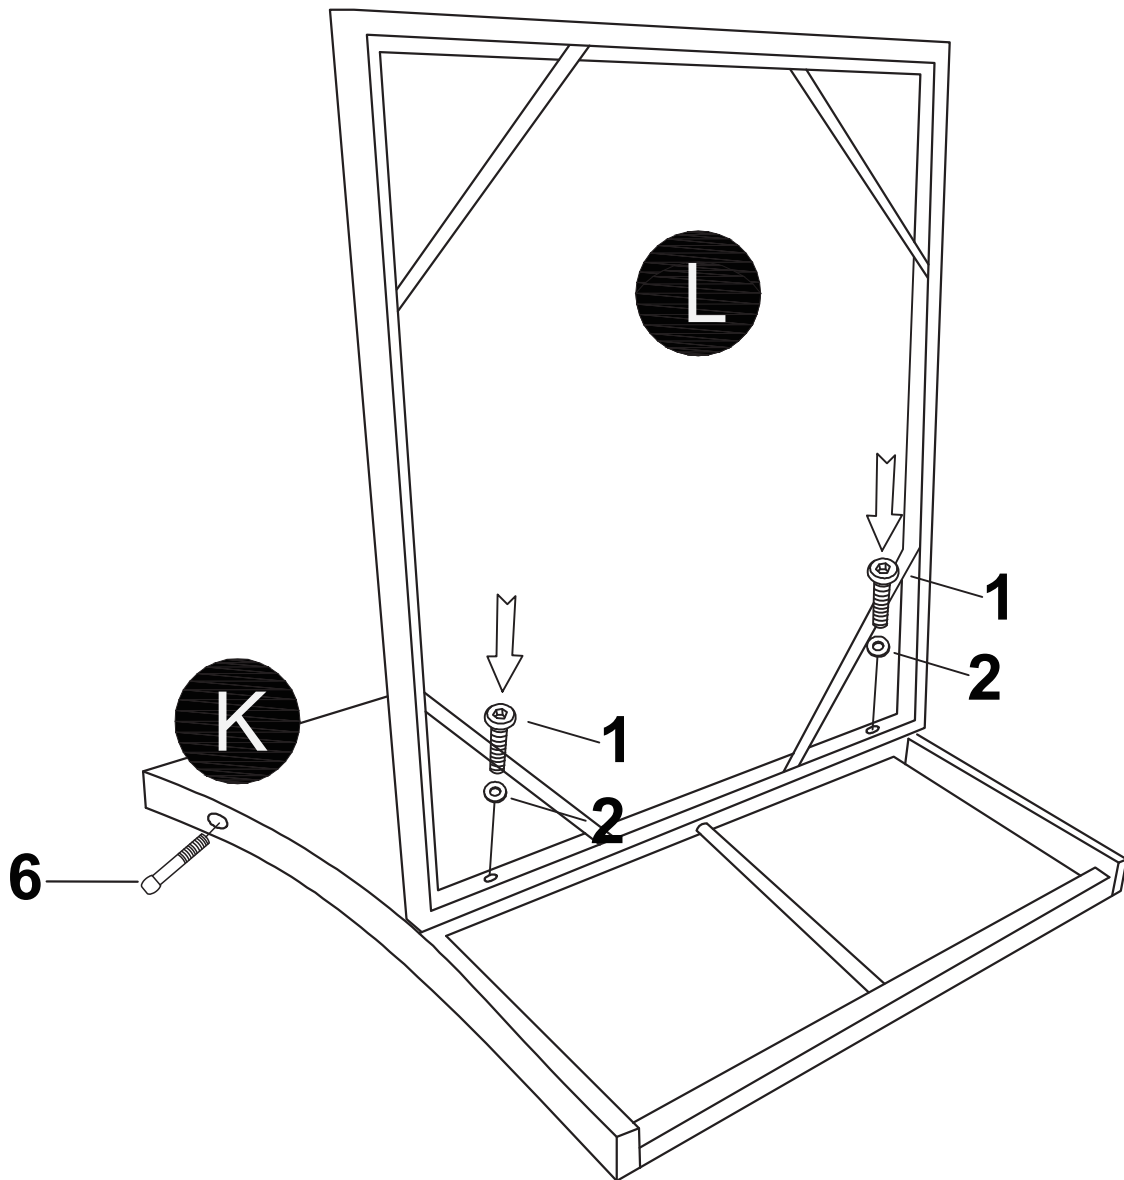

Step 1

① SCREW M6x35MM	② Ø6	Ⓚ 1 pc	Ⓛ 1 pc	⑥ 1 pc
2 pc	2 pc	1 pc	1 pc	1 pc