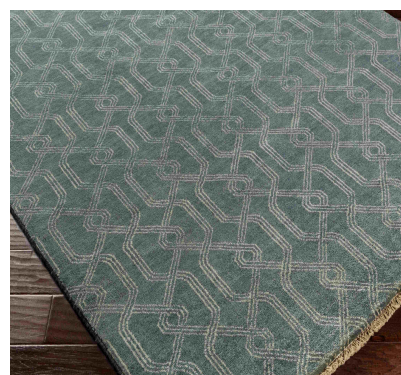

Stanton SAO-2007

CORNER DETAIL

DETAILS

100% Wool
Hand Knotted
Medium Pile
Thickness: 0.47"
Made in India

SIZES AVAILABLE

4' x 6'
6' x 9'
18" Sample