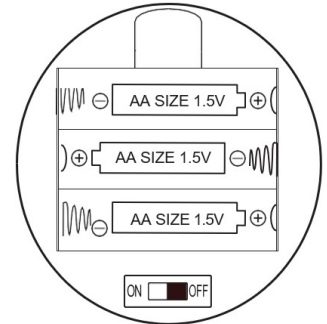

1. Carefully remove all packing materials.
2. Open the battery compartment door at the bottom of the unit.
3. Insert 3 AA batteries with the correct polarity as shown in Fig.1. Alkaline batteries are strongly recommended for the best performance.
4. Slide the switch to the "ON" position to activate the timer function.