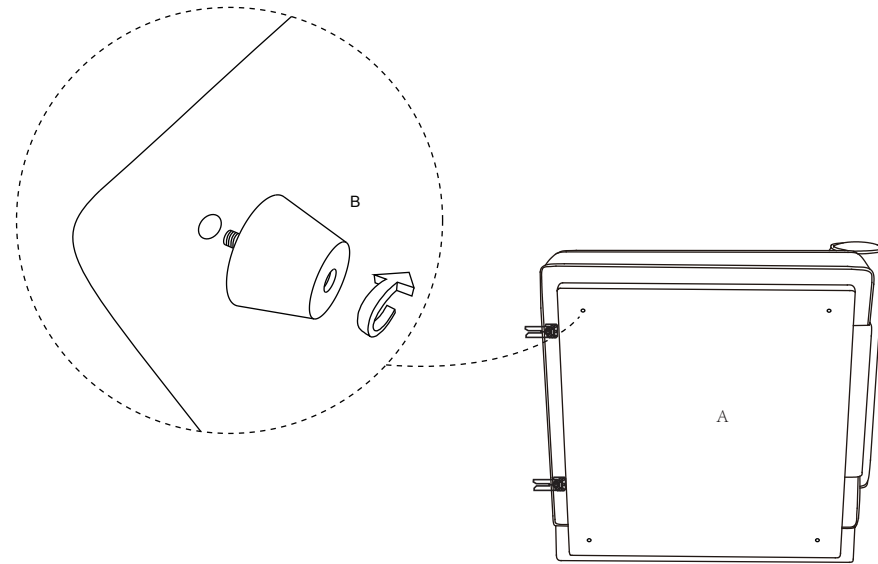

ASSEMBLY INSTRUCTIONS.

RIGHT ARM FACING CHAIR LIGHT GREY

THANK YOU FOR YOUR PURCHASE!

PARTS AND HARDWARE.

PARTS LIST

No.	DESCRIPTION	IMAGE	Q'TY
A	BODY		1
B	PLASTIC LEGS		4

STEP 1.

STEP 2.

NOTES.

Thank you for purchasing this quality product!
Be sure to check all packing material carefully for small part that may have come loose inside the carton during shipping.

CAUTION: The item is heavy, assembly should be performed by two people.