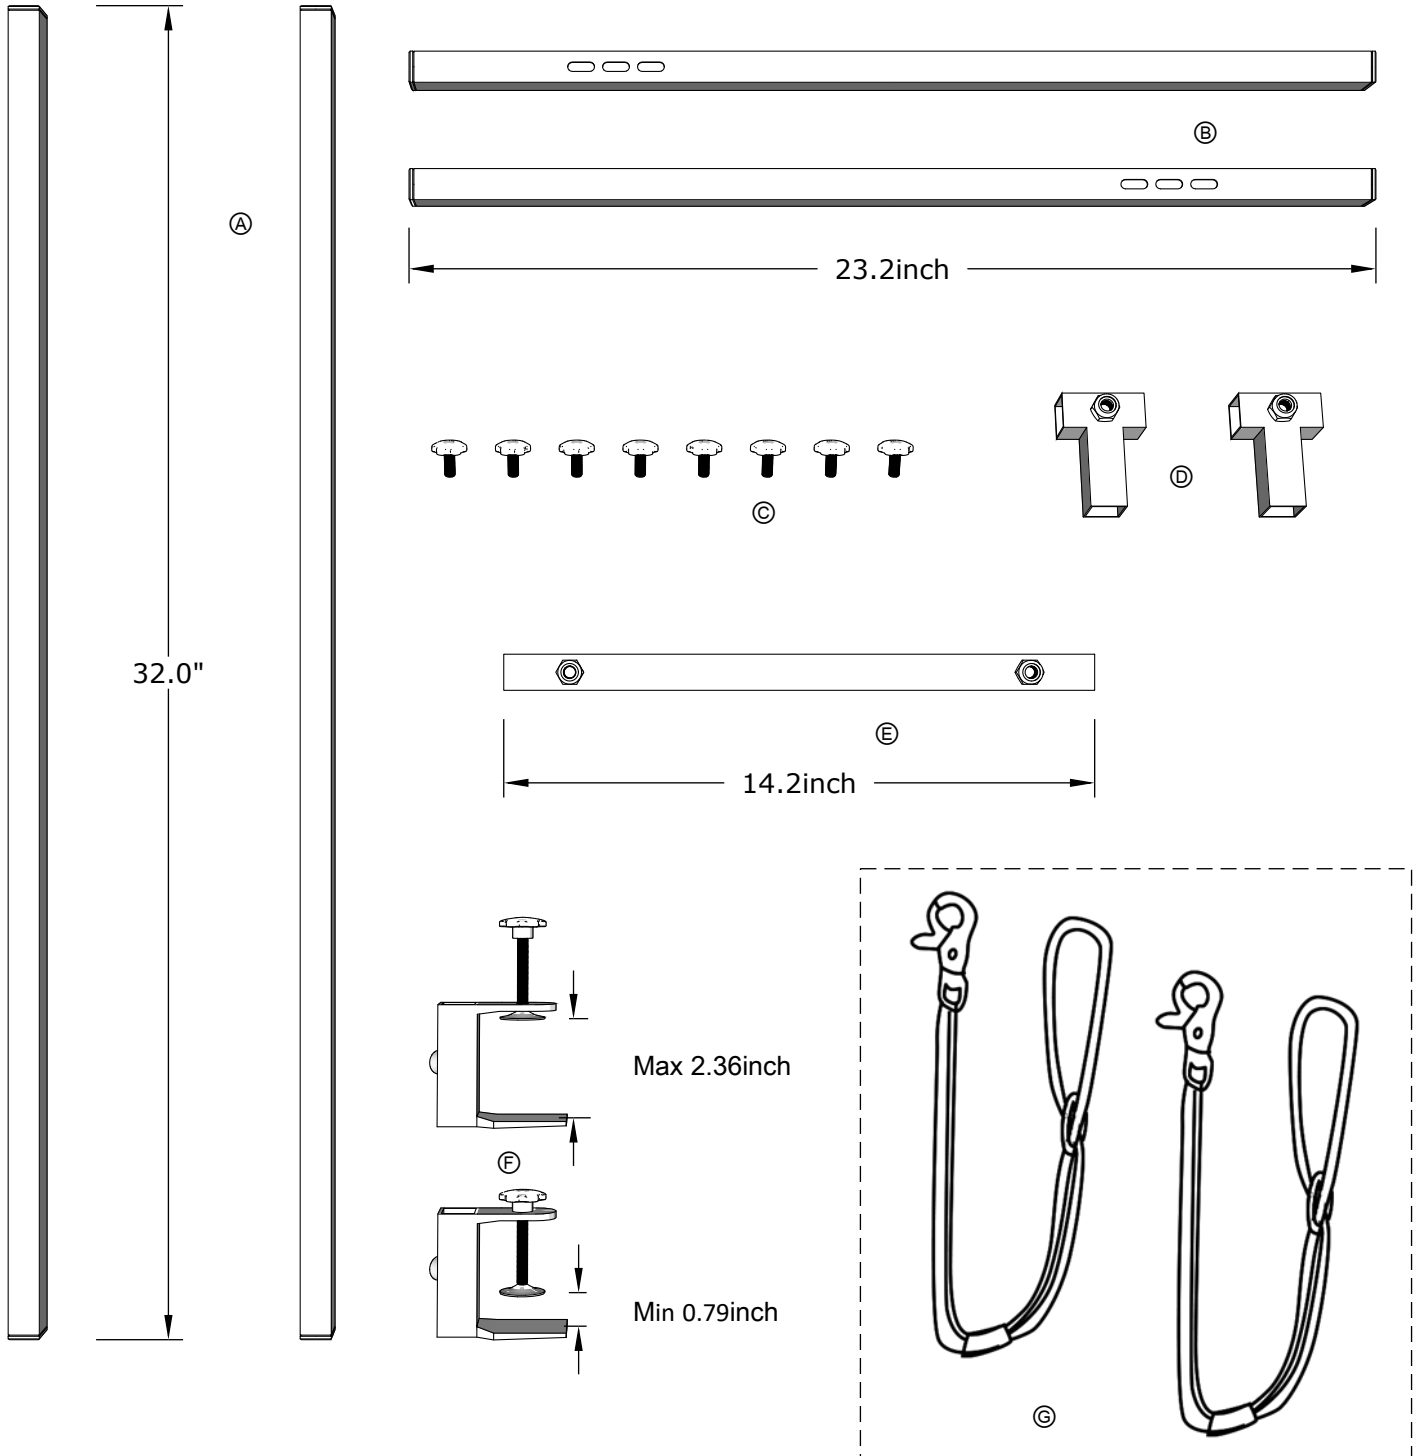

## Parts List

- (A) Main vertical stainless steel pipe  $\times 2$    
 (B) Horizontal stainless steel pipe  $\times 2$    
 (C) The clip  $\times 8$   
 (D) Connector between (A)&(B)  $\times 2$    
 (E) Connector between (B)&(B)   
 (F) The clamer  $\times 2$    
 (G) The chain  $\times 2$