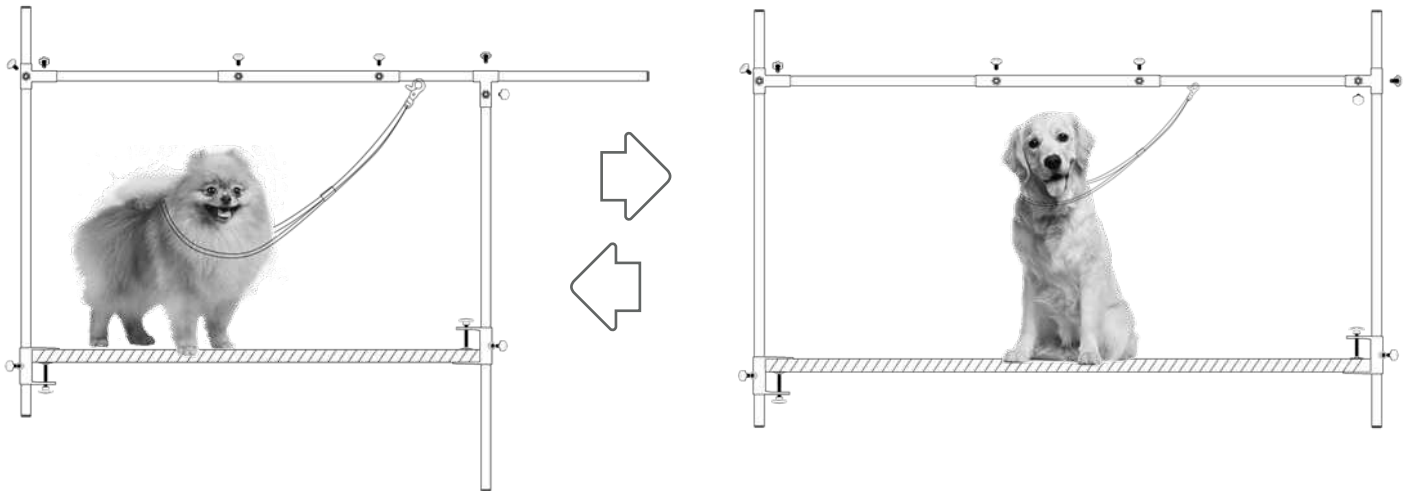

The installation method can be adjusted according to the size of the table and pet

Please feel free to contact us if you have any questions or problems, you can reach our support at: customerservice@confote.com