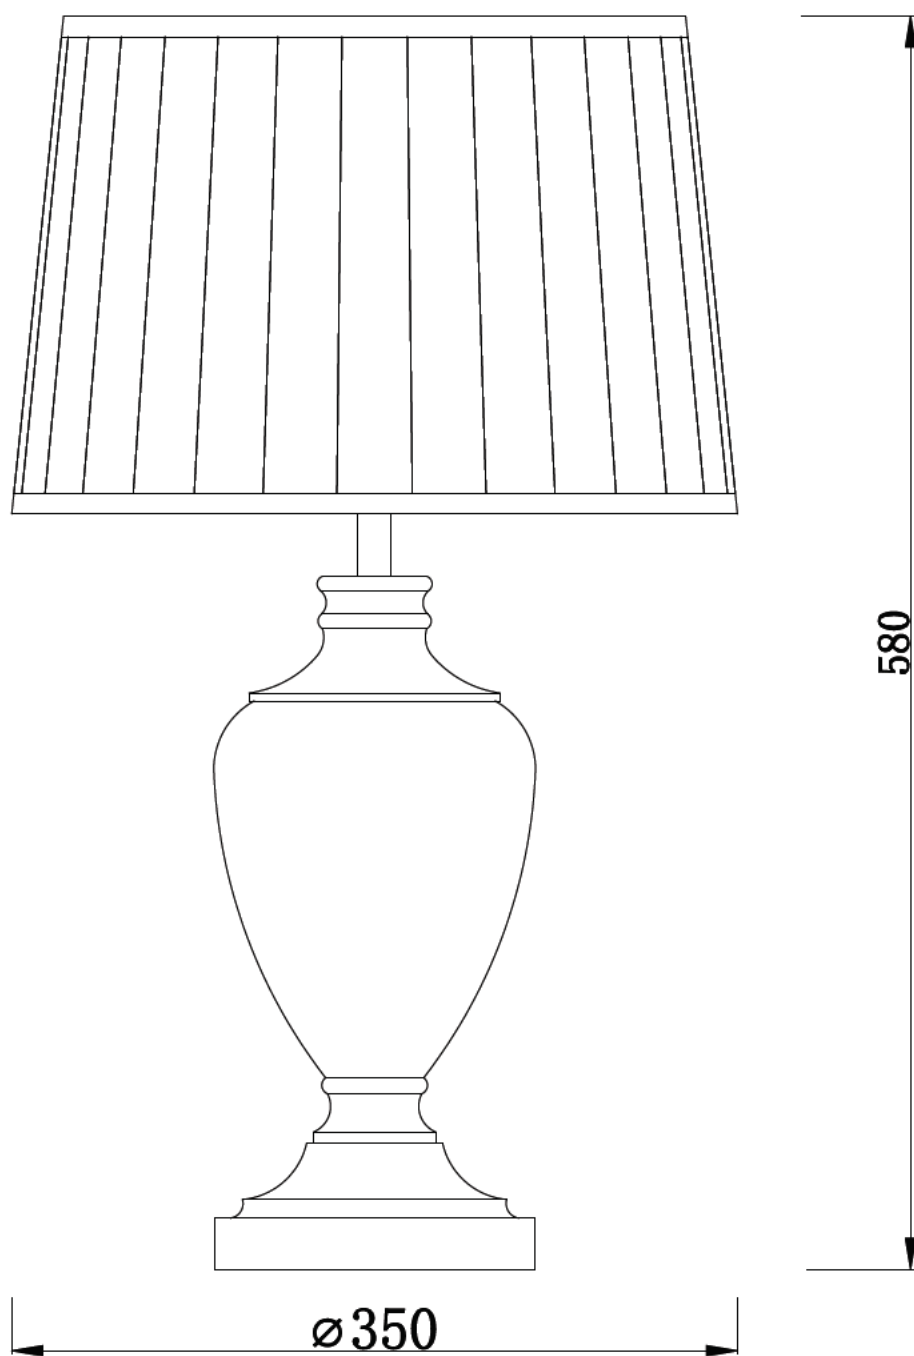

CERTIFICATION