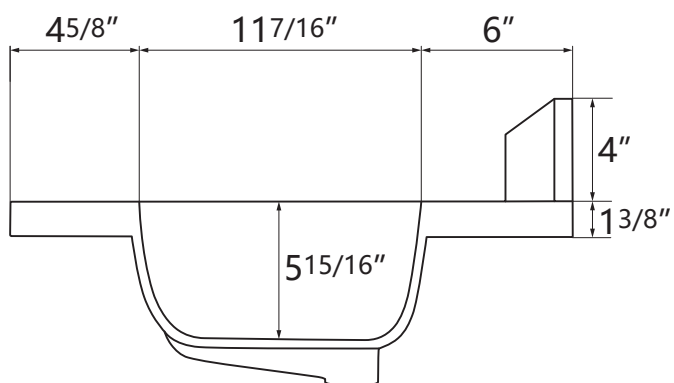

DIMENSION DETAILS

BATHROOM VANITY

PRODUCT
INSTRUCTION
VIDEO

MODEL GP-GY7222D

Top View

VANITY SIZE

Front View

Side View