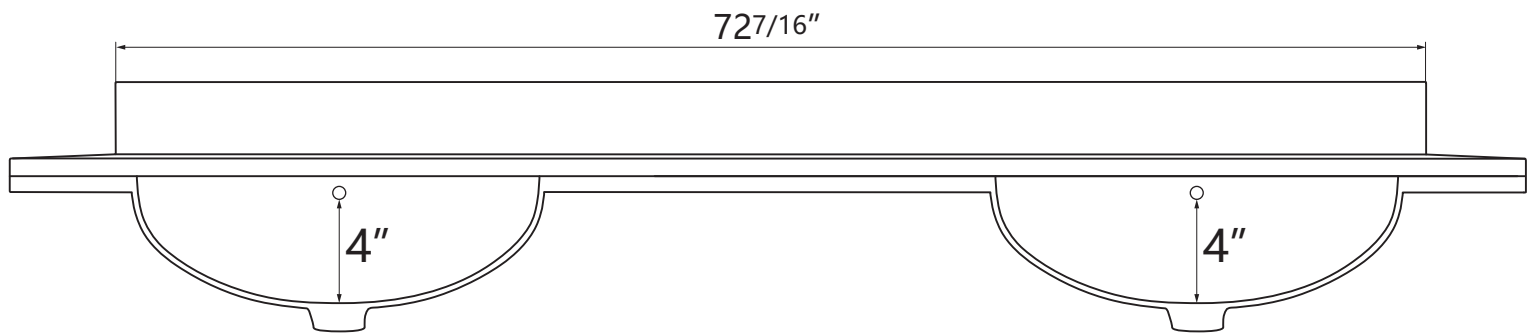

DIMENSION DETAILS

BATHROOM VANITY

PRODUCT
INSTRUCTION
VIDEO

MODEL GP-GY7222D

Top View

VANITY SIZE

Front View

Side View