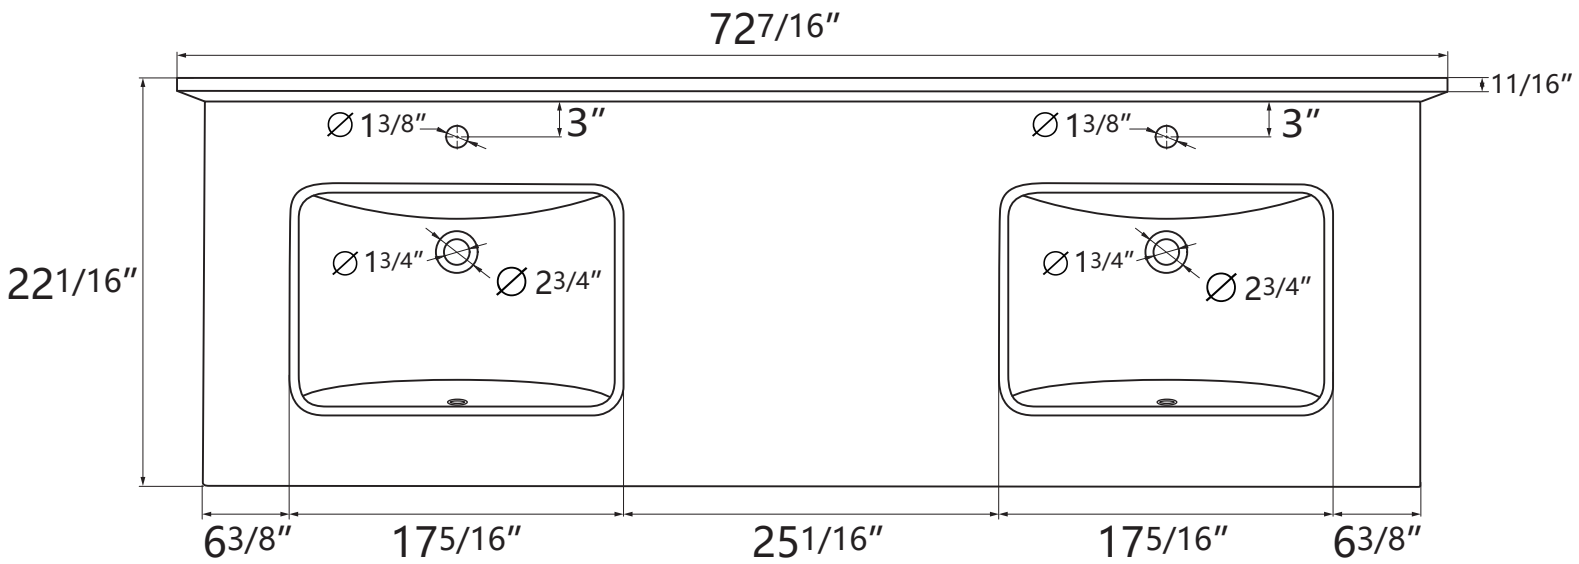

DIMENSION DETAILS

BATHROOM VANITY

PRODUCT
INSTRUCTION
VIDEO

MODEL GP-GY7222D

Top View

VANITY SIZE

Front View

Side View