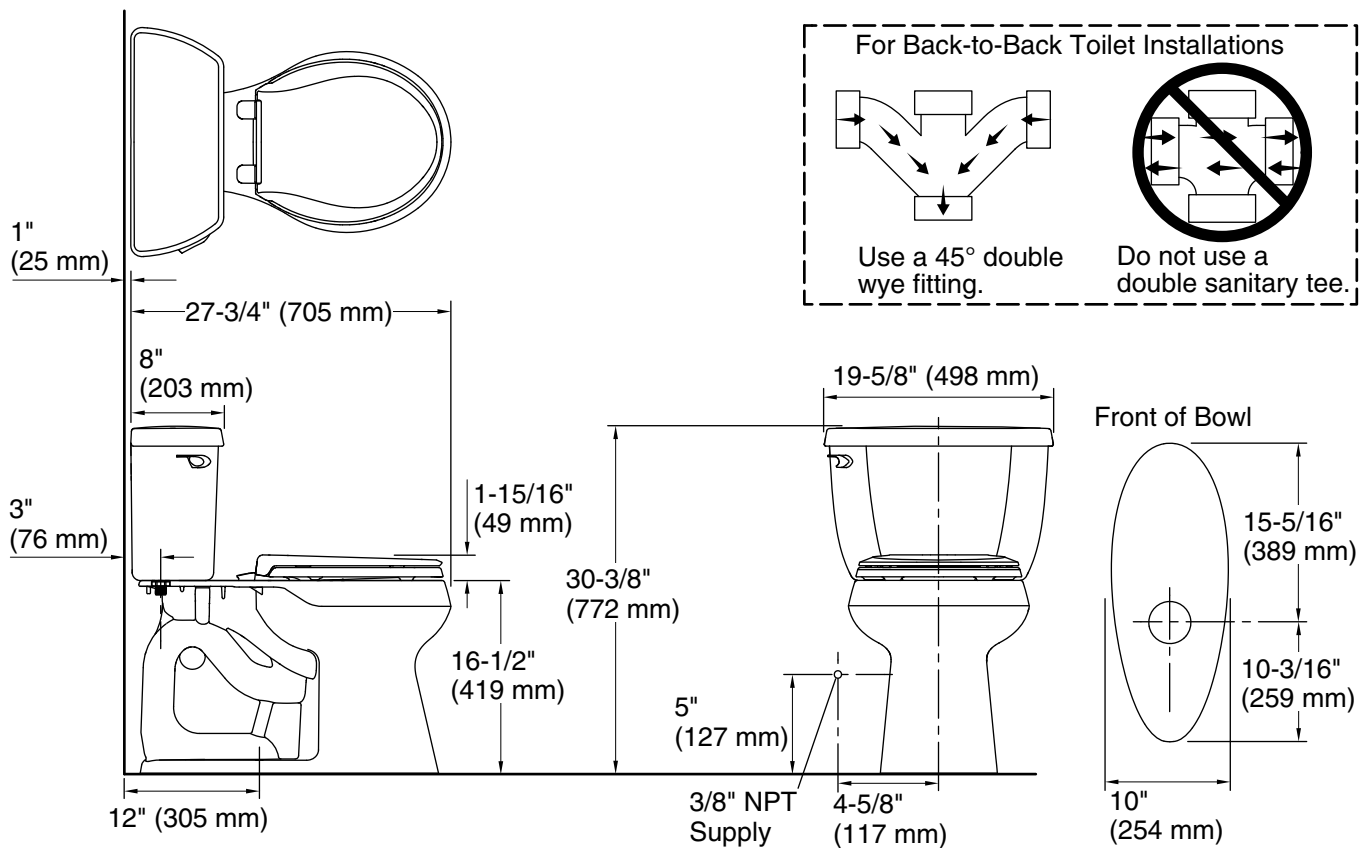

## Features

- Two-piece design.
- Round-front bowl offers an ideal solution for smaller bathrooms and powder rooms.
- Comfort Height® feature offers chair-height seating that makes sitting down and standing up easier for most adults.
- 1.28 gpf (4.8 lpf).
- Vitreous china.
- 2-1/8" (54 mm) fully glazed trapway.
- 10.5" (267 mm) x 8.25" (210 mm) water area.

## Installation

- Standard 12" (305 mm) rough-in.
- Three-bolt quick-connect installation.
- Seat and supply line sold separately.
- Floor-mount/floor outlet.

# Highline® Classic Comfort Height®

Two-piece round-front chair height toilet

K-5296

## Technical Information

All product dimensions are nominal.

Toilet type:	Floor-mount
Waste Outlet:	Floor
Bowl shape:	Round-front
Flush type:	Class Five®
Trap passageway:	2-1/8" (54 mm)
Water Consumption	
Full:	1.28 gpf (4.8 lpf)
Water surface size:	10-1/2" x 8-1/4" (267 mm x 210 mm)
Rim to water surface:	5-3/8" (137 mm)
Rough-in:	12" (305 mm)
Seat-mounting holes:	5-1/2" (140 mm)