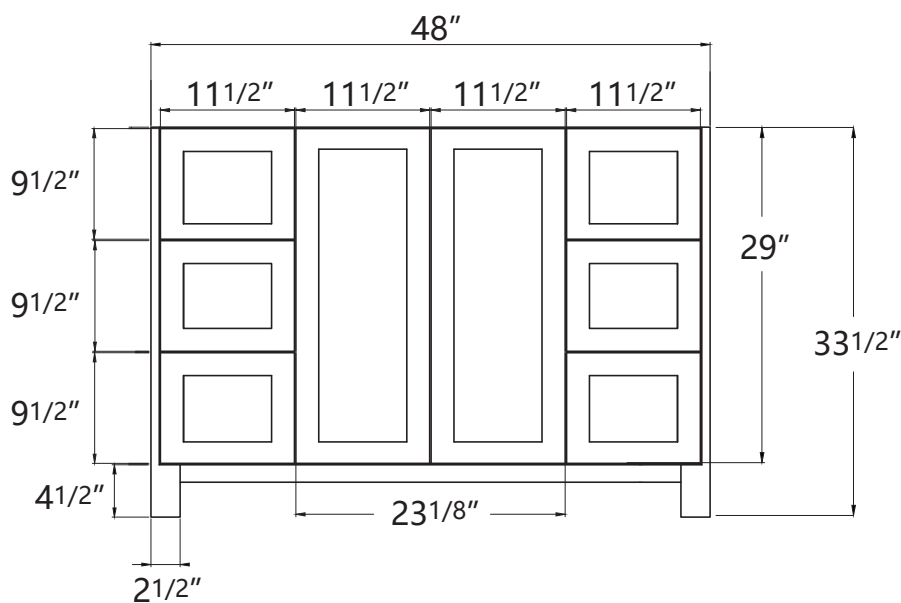

DIMENSION DETAILS

BATHROOM VANITY

COUNTERTOP SIZE

Top View

Front View

Side View

VANITY SIZE

Front View

Side View