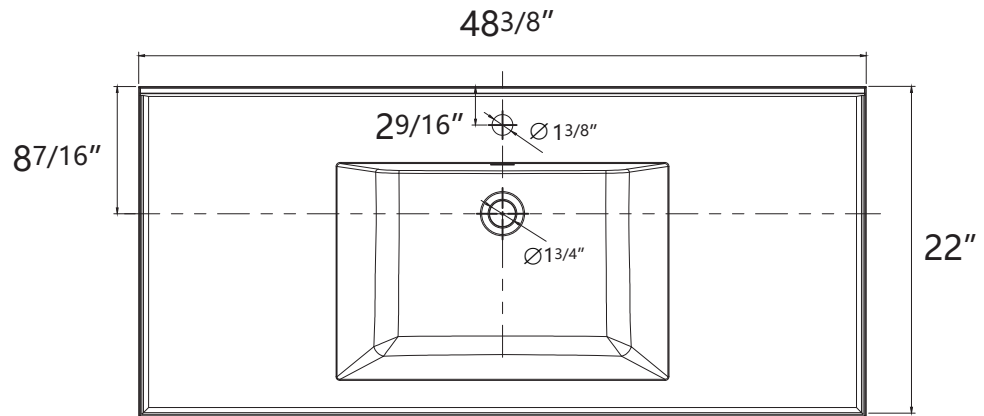

DIMENSION DETAILS

BATHROOM VANITY

COUNTERTOP SIZE

Top View

Front View

Side View

VANITY SIZE

Front View

Side View