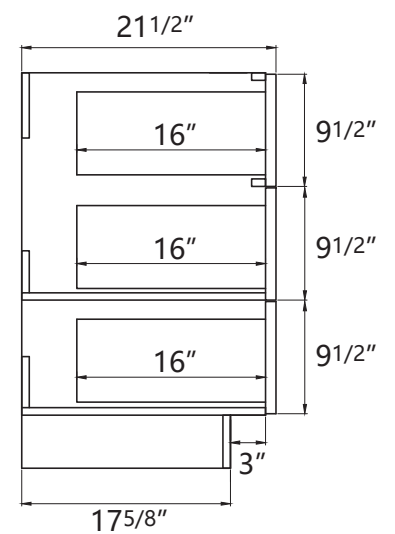

DIMENSION DETAILS

BATHROOM VANITY

COUNTERTOP SIZE

Top View

Front View

Side View

VANITY SIZE

Front View

Side View