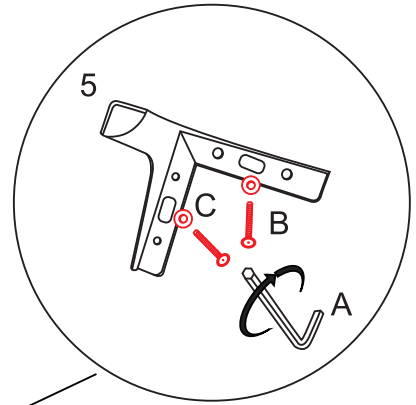

+ Hardware Included

A ALLEN WRENCH
Ø5/16 *66MM 1PC

B BOLT
M8*35MM 8PCS

C WASHER
M8*16MM 8PCS

+ **Do Not Use
Power Tools**

+ **Suggested
Adults**

NOTE:

- 1 Read instructions cover to cover.
- 2 Save all packaging until assembly is completed.

1 **IMPORTANT SAFETY INFORMATION**

Do not assemble the product if any of the following parts arrived damaged:

- Part # - Loveseat Base
- Part # - Pillow
- Part # - Back cushion
- Part # - Seat cushion
- Part # - Gold leg
- Part # - Chrome leg

Do not assemble if any of the following

Hardware parts missing:

- Part # - Allen Wrench
- Part # - Bolt
- Part # - Washer

2 **IMPORTANT ASSEMBLY INFORMATION**

Assembly Step If loosening persists, please make sure to tighten all the bolts periodically, or use a thread locker adhesive.

ASSEMBLY INSTRUCTION

1

2