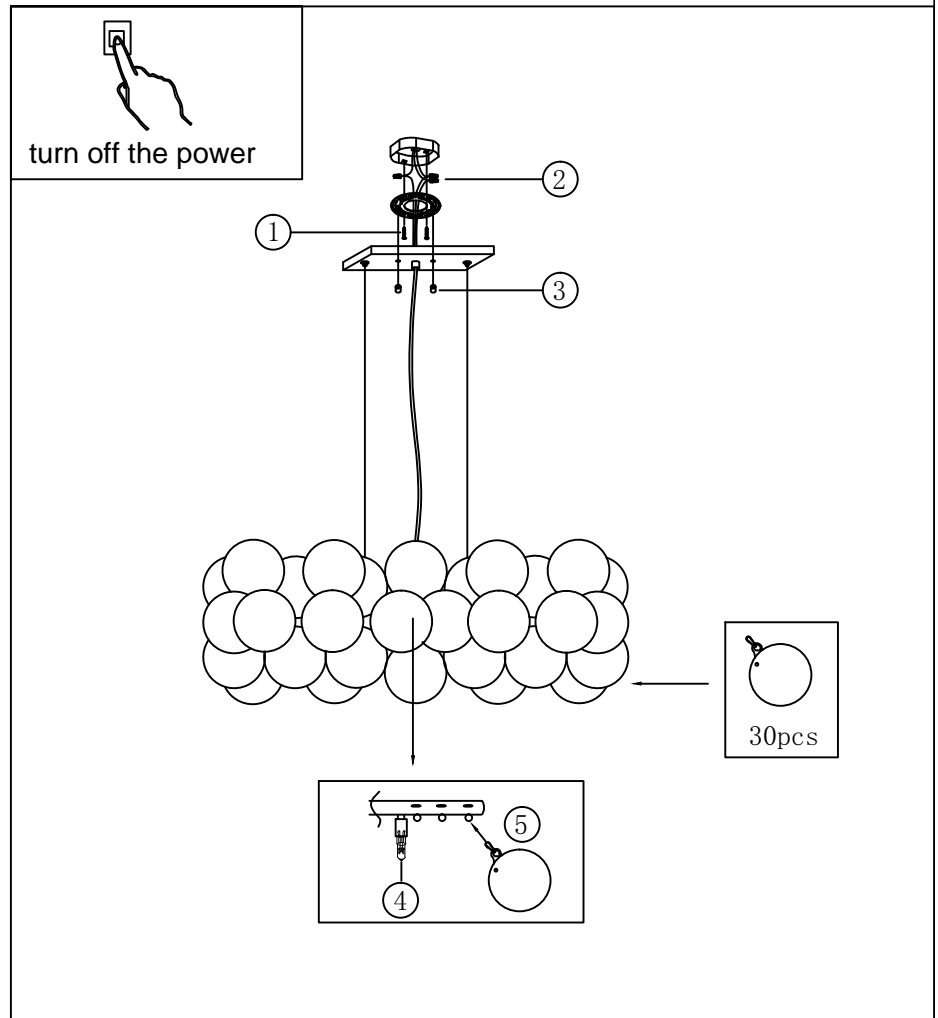

Product Features

Style: Modern/Contemporary
Material: metal, Glass
Color: Chrome-plate, Aged Gold, Matte black
Base Type: G9
Light Source Included: NO
Voltage: 120VAC
Wattage: 25W

Package includes

1 x Ceiling Light
1 x Accessories Kit
1 x User's Manual

Installation Instructions

1. Fix the mounting plate on the junction box with screws.
2. Link the line of the lamp with the line reserved on the wall.
3. Cover the ceiling plate on the hanging plate and tighten it with the hanging plate cap.
4. Install the bulb (Bulbs NOT Included).
5. Hang the glass ball on the lamp body.