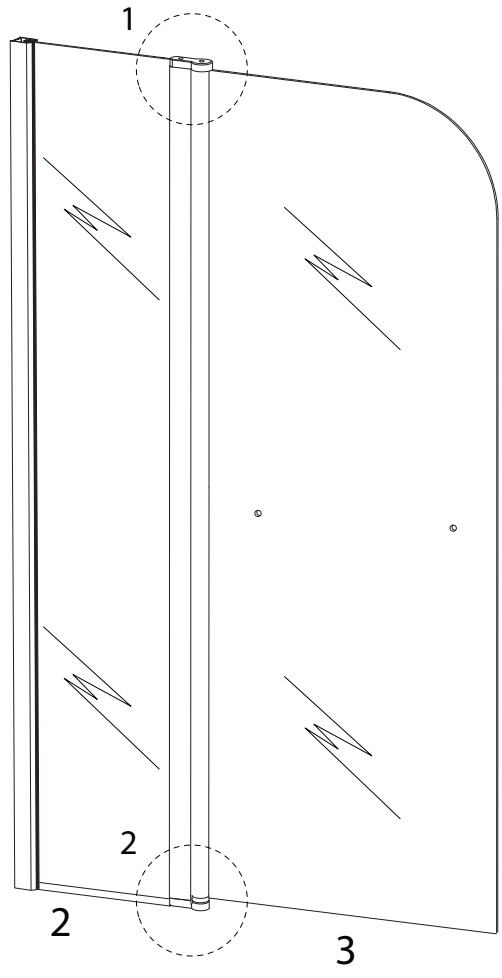

!  !

60'

!  !

2

This section contains two boxes of tools. The top box, enclosed in a rounded rectangle, contains a pencil, a mallet, a screwdriver, an L-shaped bracket, and a power drill. To the right of this box is a clock icon with the number '60'' below it. The bottom box, also in a rounded rectangle, contains a hand saw, a level, a tape measure, a utility knife, and another hand saw. To the right of this box is a person icon with the number '2' below it. A warning triangle with an exclamation mark is positioned above each box.

1

2

1  
x 1

A1  
M4  
x 30  
x 3

A2  
x 3

3

B1

x 3