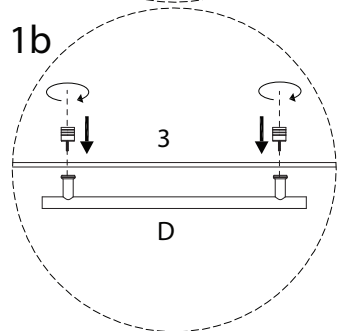

!  !

60'

!  !

2

This section contains two boxes of tools. The top box, enclosed in a rounded rectangle, contains a pencil, a mallet, a screwdriver, an L-shaped bracket, and a power drill. To the right of this box is a clock icon with the number '60'' below it. The bottom box, also in a rounded rectangle, contains a hand saw, a level, a tape measure, a utility knife, and another hand saw. To the right of this box is a person icon with the number '2' below it. A warning triangle with an exclamation mark is positioned above each box.

∅3

1c

1b

4

5

6

7

8