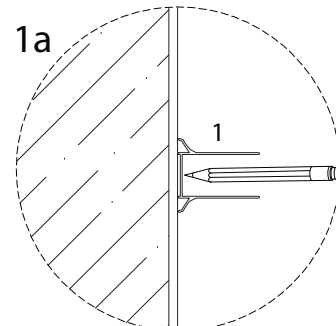

!  !

60'

!  !

2

This section contains two boxes of tools. The top box, enclosed in a rounded rectangle, contains a pencil, a mallet, a screwdriver, an L-shaped bracket, and a power drill. To the right of this box is a clock icon with the number '60'' below it. The bottom box, also in a rounded rectangle, contains a hand saw, a level, a tape measure, a utility knife, and another hand saw. To the right of this box is a person icon with the number '2' below it. A warning triangle with an exclamation mark is positioned above each box.

1

2

1  
x 1

A1  
M4  
x 30  
x 3

A2  
x 3

3

B1

x 3