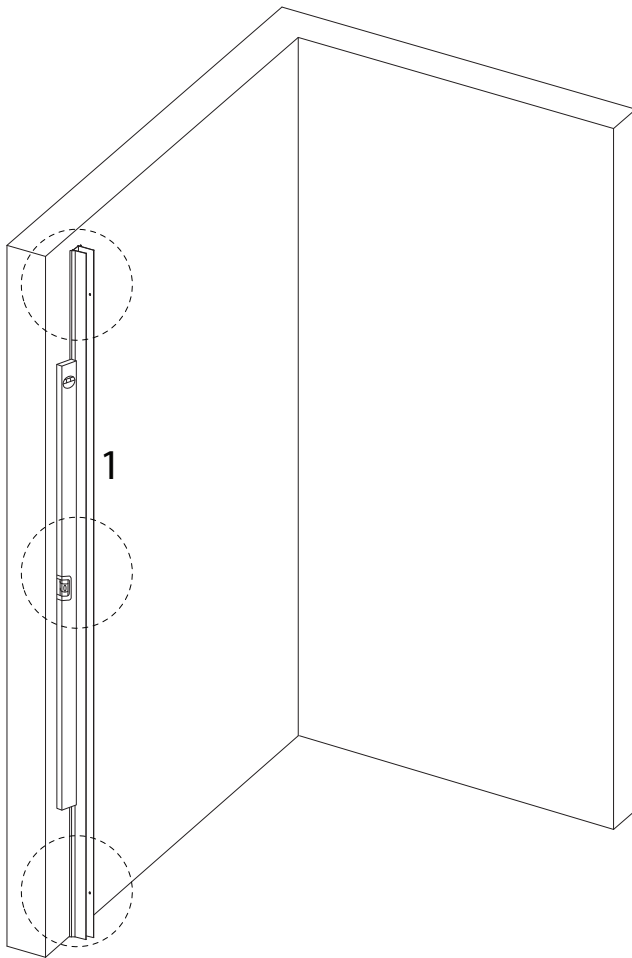

!  !

60'

!  !

2

This section contains two boxes of tools. The top box, enclosed in a rounded rectangle, contains a pencil, a mallet, a screwdriver, an L-shaped bracket, and a power drill. To the right of this box is a clock icon with the number '60'' below it. The bottom box, also in a rounded rectangle, contains a hand saw, a level, a tape measure, a utility knife, and another hand saw. To the right of this box is a person icon with the number '2' below it. A warning triangle with an exclamation mark is positioned above each box.

1

2

1  
x 1

A1  
M4  
x 30  
x 3

A2  
x 3

3

B1

x 3