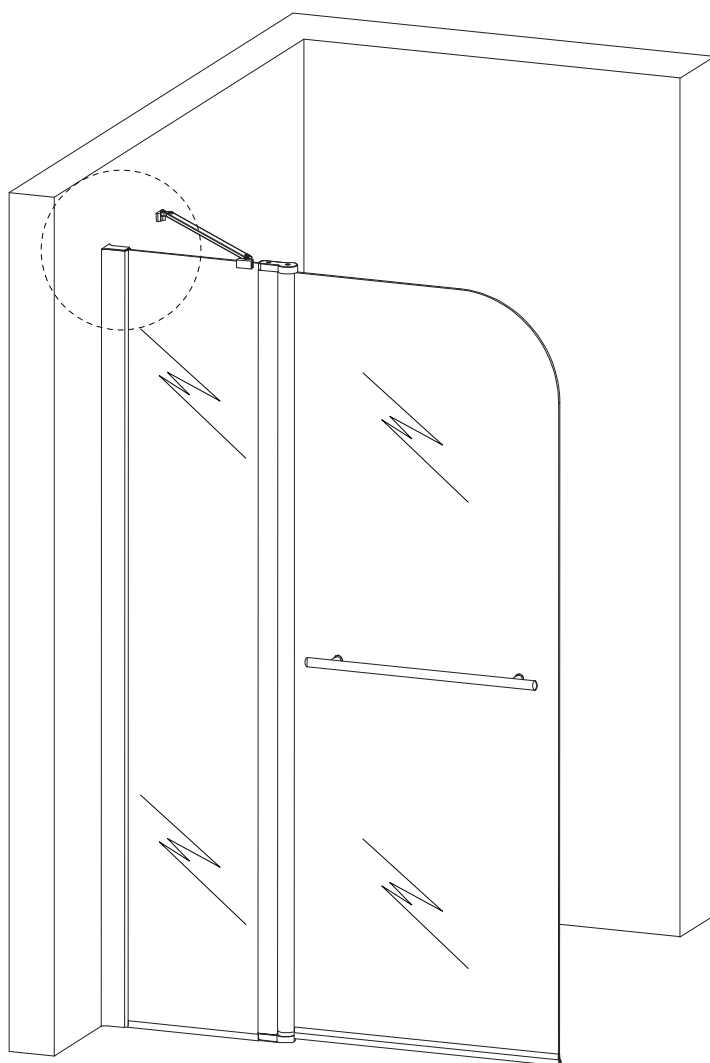

!  !

60'

!  !

2

This section contains two boxes of tools. The top box, enclosed in a rounded rectangle, contains a pencil, a mallet, a screwdriver, an L-shaped bracket, and a power drill. To the right of this box is a clock icon with the number '60'' below it. The bottom box, also in a rounded rectangle, contains a hand saw, a level, a tape measure, a utility knife, and another hand saw. To the right of this box is a person icon with the number '2' below it. A warning triangle with an exclamation mark is positioned above each box.

F1

x 1

F2

x 1

9