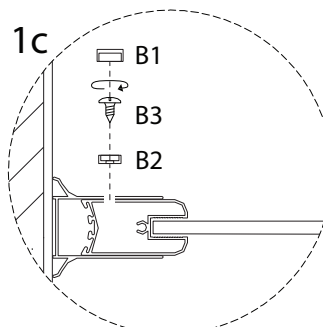

3

B1

x 3

B2

x 3

B3

x 3

E

x 1

1a

!

∅3

1c

1b