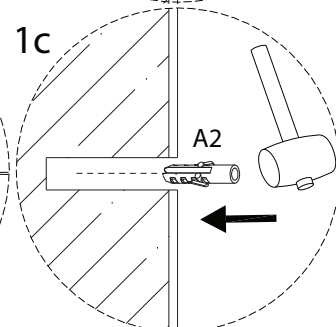

!  !

60'

!  !

2

This section contains two boxes of tools. The top box, enclosed in a rounded rectangle, contains a pencil, a mallet, a screwdriver, an L-shaped bracket, and a power drill. To the right of this box is a clock icon with the number '60'' below it. The bottom box, also in a rounded rectangle, contains a hand saw, a level, a tape measure, a utility knife, and another hand saw. To the right of this box is a person icon with the number '2' below it. A warning triangle with an exclamation mark is positioned above each box.

1

2

1  
x 1

A1  
M4  
x 30  
x 3

A2  
x 3

3

B1

x 3