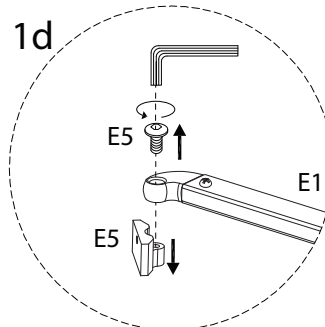

!  !

60'

!  !

2

This section contains two boxes of tools. The top box, enclosed in a rounded rectangle, contains a pencil, a mallet, a screwdriver, an L-shaped bracket, and a power drill. To the right of this box is a clock icon with the number '60'' below it. The bottom box, also in a rounded rectangle, contains a hand saw, a level, a tape measure, a utility knife, and another hand saw. To the right of this box is a person icon with the number '2' below it. A warning triangle with an exclamation mark is positioned above each box.

∅3

1c

1b

4

5

6

7

8