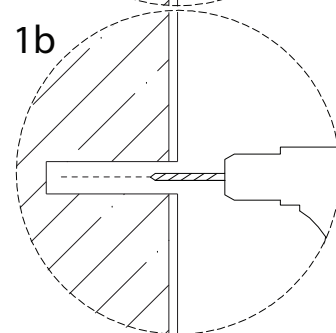

!  !

60'

!  !

2

This section contains two boxes of tools. The top box, enclosed in a rounded rectangle, contains a pencil, a mallet, a screwdriver, an L-shaped bracket, and a power drill. To the right of this box is a clock icon with the number '60'' below it. The bottom box, also in a rounded rectangle, contains a hand saw, a level, a tape measure, a utility knife, and another hand saw. To the right of this box is a person icon with the number '2' below it. A warning triangle with an exclamation mark is positioned above each box.

1

2

1  
x 1

A1  
M4  
x 30  
x 3

A2  
x 3

3

B1

x 3