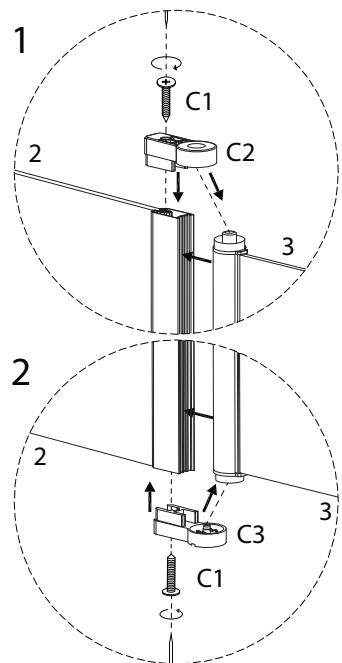

!  !

60'

!  !

2

This section contains two boxes of tools. The top box, enclosed in a rounded rectangle, contains a pencil, a mallet, a screwdriver, an L-shaped bracket, and a power drill. To the right of this box is a clock icon with the number '60'' below it. The bottom box, also in a rounded rectangle, contains a hand saw, a level, a tape measure, a utility knife, and another hand saw. To the right of this box is a person icon with the number '2' below it. A warning triangle with an exclamation mark is positioned above each box.

E4

x 1

F1

x 1

F2

x 1

G

x 1

1

2

1  
x 1

A1  
M4  
x 30  
x 3

A2  
x 3

3

B1

x 3