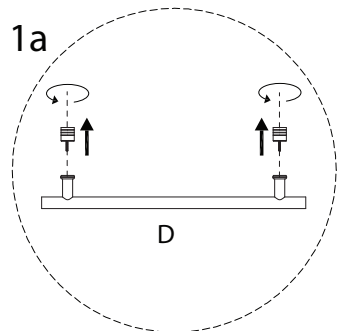

!  !

60'

!  !

2

This section contains two boxes of tools. The top box, enclosed in a rounded rectangle, contains a pencil, a mallet, a screwdriver, an L-shaped bracket, and a power drill. To the right of this box is a clock icon with the number '60'' below it. The bottom box, also in a rounded rectangle, contains a hand saw, a level, a tape measure, a utility knife, and another hand saw. To the right of this box is a person icon with the number '2' below it. A warning triangle with an exclamation mark is positioned above each box.

∅3

1c

1b

4

5

6

7

8