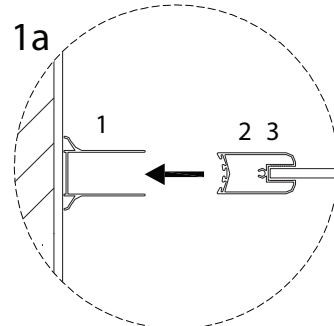

!  !

60'

!  !

2

This section contains two boxes of tools. The top box, enclosed in a rounded rectangle, contains a pencil, a mallet, a screwdriver, an L-shaped bracket, and a power drill. To the right of this box is a clock icon with the number '60'' below it. The bottom box, also in a rounded rectangle, contains a hand saw, a level, a tape measure, a utility knife, and another hand saw. To the right of this box is a person icon with the number '2' below it. A warning triangle with an exclamation mark is positioned above each box.

1

2

1  
x 1

A1  
M4  
x 30  
x 3

A2  
x 3

3

B1

x 3

B2

x 3

B3

x 3

E

x 1

1a

!