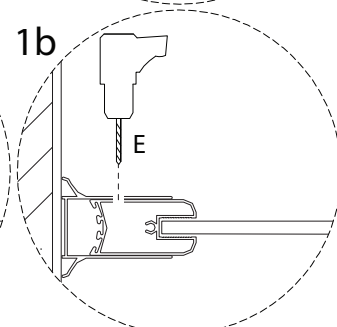

3

B1

x 3

B2

x 3

B3

x 3

E

x 1

1a

!

∅3

1c

1b