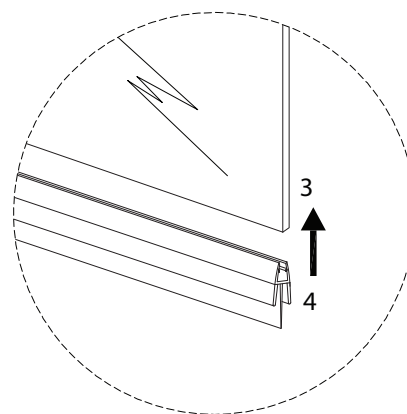

!  !

60'

!  !

2

This section contains two boxes of tools. The top box, enclosed in a rounded rectangle, contains a pencil, a mallet, a screwdriver, an L-shaped bracket, and a power drill. To the right of this box is a clock icon with the number '60'' below it. The bottom box, also in a rounded rectangle, contains a hand saw, a level, a tape measure, a utility knife, and another hand saw. To the right of this box is a person icon with the number '2' below it. A warning triangle with an exclamation mark is positioned above each box.

F1

x 1

F2

x 1

9