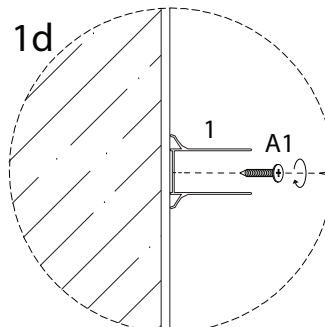

!  !

60'

!  !

2

This section contains two boxes of tools. The top box, enclosed in a rounded rectangle, contains a pencil, a mallet, a screwdriver, an L-shaped bracket, and a power drill. To the right of this box is a clock icon with the number '60'' below it. The bottom box, also in a rounded rectangle, contains a hand saw, a level, a tape measure, a utility knife, and another hand saw. To the right of this box is a person icon with the number '2' below it. A warning triangle with an exclamation mark is positioned above each box.

1

2

1  
x 1

A1  
M4  
x 30  
x 3

A2  
x 3

3

B1

x 3