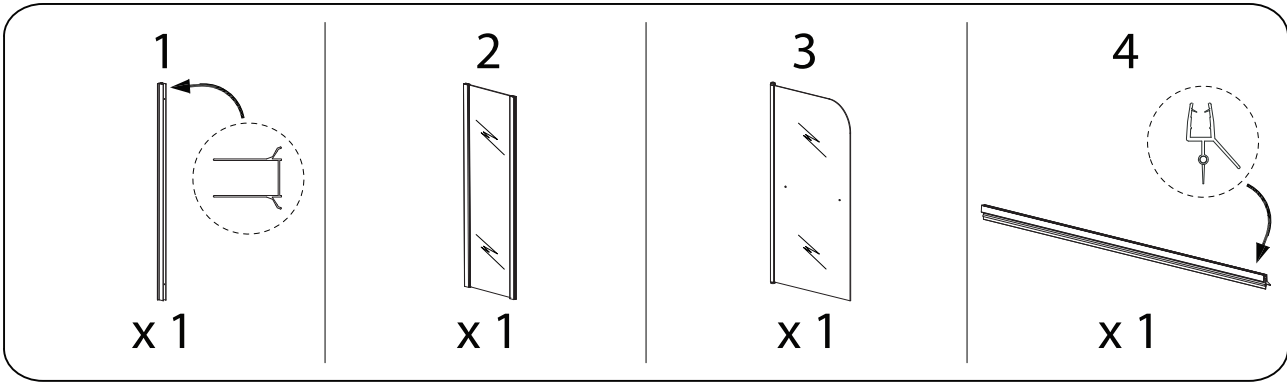

!  !

60'

!  !

2

This section contains two boxes of tools. The top box, enclosed in a rounded rectangle, contains a pencil, a mallet, a screwdriver, an L-shaped bracket, and a power drill. To the right of this box is a clock icon with the number '60'' below it. The bottom box, also in a rounded rectangle, contains a hand saw, a level, a tape measure, a utility knife, and another hand saw. To the right of this box is a person icon with the number '2' below it. A warning triangle with an exclamation mark is positioned above each box.

A1

x 3

A2

x 3

B1

x 3

B2

x 3