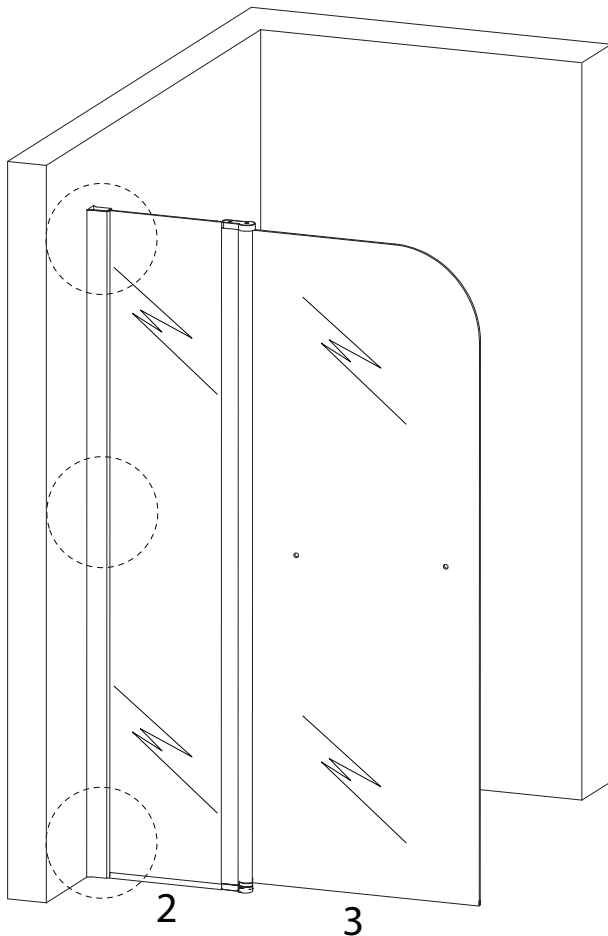

!  !

60'

!  !

2

This section contains two boxes of tools. The top box, enclosed in a rounded rectangle, contains a pencil, a mallet, a screwdriver, an L-shaped bracket, and a power drill. To the right of this box is a clock icon with the number '60'' below it. The bottom box, also in a rounded rectangle, contains a hand saw, a level, a tape measure, a utility knife, and another hand saw. To the right of this box is a person icon with the number '2' below it. A warning triangle with an exclamation mark is positioned above each box.

1

2

1  
x 1

A1  
M4  
x 30  
x 3

A2  
x 3

3

B1

x 3

B2

x 3

B3

x 3

E

x 1

1a

!