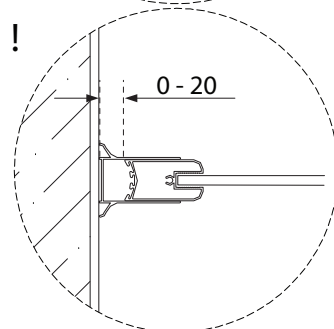

!  !

60'

!  !

2

This section contains two boxes of tools. The top box, enclosed in a rounded rectangle, contains a pencil, a mallet, a screwdriver, an L-shaped bracket, and a power drill. To the right of this box is a clock icon with the number '60'' below it. The bottom box, also in a rounded rectangle, contains a hand saw, a level, a tape measure, a utility knife, and another hand saw. To the right of this box is a person icon with the number '2' below it. A warning triangle with an exclamation mark is positioned above each box.

1

2

1  
x 1

A1  
M4  
x 30  
x 3

A2  
x 3

3

B1

x 3

B2

x 3

B3

x 3

E

x 1

1a

!