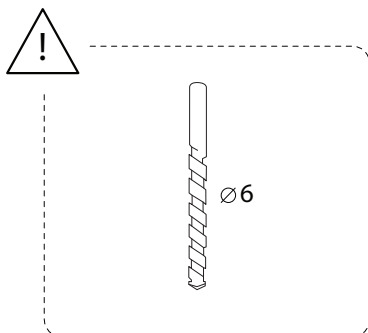

!  !

60'

!  !

2

This section contains two boxes of tools. The top box, enclosed in a rounded rectangle, contains a pencil, a mallet, a screwdriver, an L-shaped bracket, and a power drill. To the right of this box is a clock icon with the number '60'' below it. The bottom box, also in a rounded rectangle, contains a hand saw, a level, a tape measure, a utility knife, and another hand saw. To the right of this box is a person icon with the number '2' below it. A warning triangle with an exclamation mark is positioned above each box.

1

2

1  
x 1

A1  
M4  
x 30  
x 3

A2  
x 3

3

B1

x 3