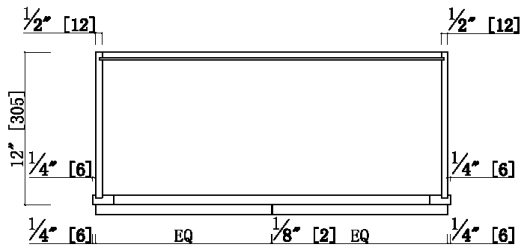

# 24"/27"/30"/33"/36" x 12" x 24" Two Door Wall Cabinet - Full Assembly

## Specifications

- 3" Wide Shaker Door
- 3/4" Solid maple face frame, Fully overlay with 1/4" reveal
- MDF with wood veneer for door center for espresso finish
- 3/4" solid maple door frame for espresso finish
- 3/4" Premium HDF door for white finish
- Soft-closing hinge, 6 way adjustable
- 1/2" plywood with poplar veneer for side panels, bottom panels
- Metal Clips connectors, two adjustable shelf
- Full Assembly
- CARB P2 compliant

## Dimensions

W3624	36"
W3324	33"
W3024	30"
W2724	27"
W2424	24"
Item Name	W

### White Finish

- 24" x 12" x 24"
- 27" x 12" x 24"
- 30" x 12" x 24"
- 33" x 12" x 24"
- 36" x 12" x 24"