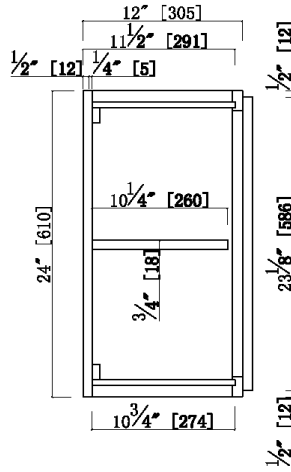

# 24"/27"/30"/33"/36" x 12" x 24" Two Door Wall Cabinet - Full Assembly

## Specifications

- 3" Wide Shaker Door
- 3/4" Solid maple face frame, Fully overlay with 1/4" reveal
- MDF with wood veneer for door center for espresso finish
- 3/4" solid maple door frame for espresso finish
- 3/4" Premium HDF door for white finish
- Soft-closing hinge, 6 way adjustable
- 1/2" plywood with poplar veneer for side panels, bottom panels
- Metal Clips connectors, two adjustable shelf
- Full Assembly
- CARB P2 compliant

## Dimensions

W3624	36"
W3324	33"
W3024	30"
W2724	27"
W2424	24"
Item Name	W

### White Finish

- 24" x 12" x 24"
- 27" x 12" x 24"
- 30" x 12" x 24"
- 33" x 12" x 24"
- 36" x 12" x 24"