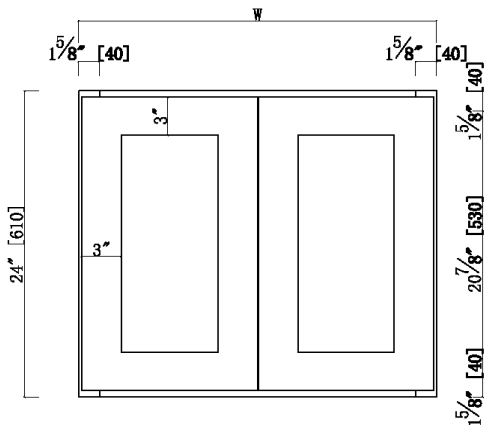

# 24"/27"/30"/33"/36" x 12" x 24" Two Door Wall Cabinet - Full Assembly

## Specifications

- 3" Wide Shaker Door
- 3/4" Solid maple face frame, Fully overlay with 1/4" reveal
- MDF with wood veneer for door center for espresso finish
- 3/4" solid maple door frame for espresso finish
- 3/4" Premium HDF door for white finish
- Soft-closing hinge, 6 way adjustable
- 1/2" plywood with poplar veneer for side panels, bottom panels
- Metal Clips connectors, two adjustable shelf
- Full Assembly
- CARB P2 compliant

## Dimensions

W3624	36"
W3324	33"
W3024	30"
W2724	27"
W2424	24"
Item Name	W

### White Finish

- 24" x 12" x 24"
- 27" x 12" x 24"
- 30" x 12" x 24"
- 33" x 12" x 24"
- 36" x 12" x 24"