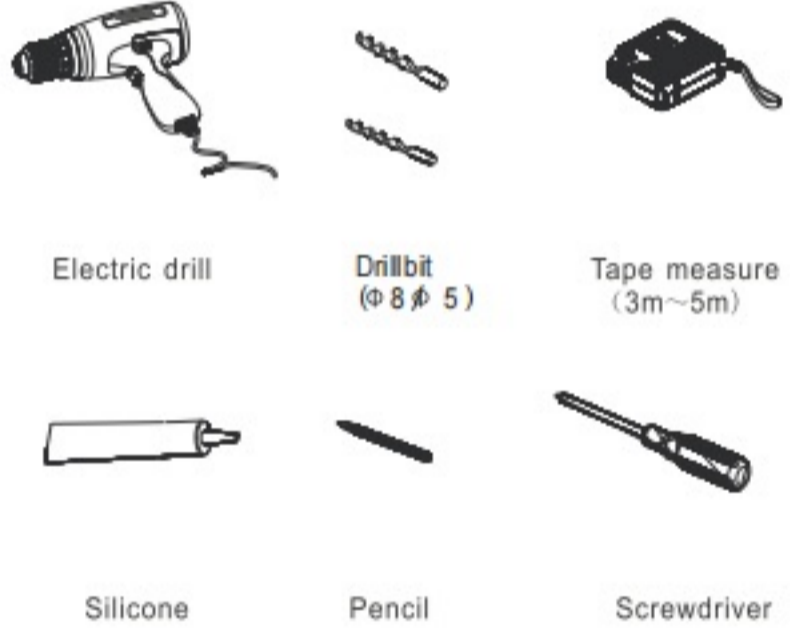

# 60" Bathroom Vanity Installation Guide

## Tools Required