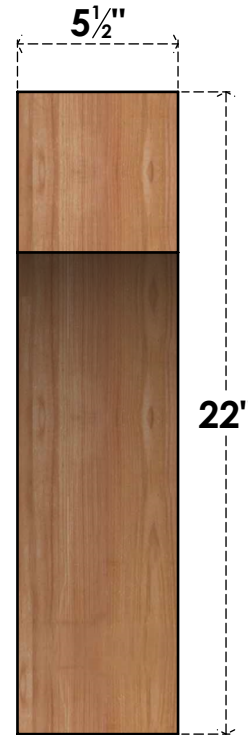

BRC06X22X22WTLOOSWR

5 1/2"W X 22"D X 22"H WESTLAKE SMOOTH BRACE, WESTERN RED CEDAR

SIDE

FRONT

EKENA MILLWORK
 2300 WEST MAIN ST.
 CLARKSVILLE, TX 75426
 TOLL FREE: 866-607-0453
 WWW.EKENAMILLWORK.COM

NOTES