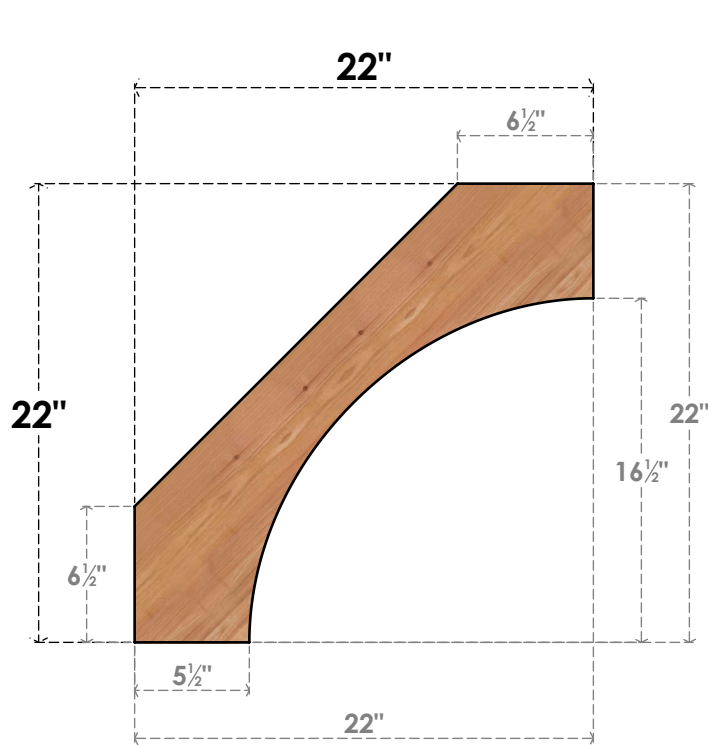

BRC06X22X22WTLOOSWR

5 1/2"W X 22"D X 22"H WESTLAKE SMOOTH BRACE, WESTERN RED CEDAR

SIDE

FRONT

EKENA MILLWORK
 2300 WEST MAIN ST.
 CLARKSVILLE, TX 75426
 TOLL FREE: 866-607-0453
 WWW.EKENAMILLWORK.COM

NOTES