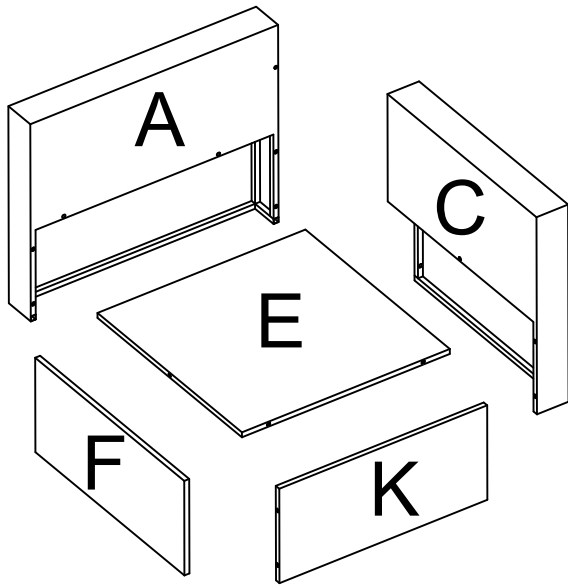

Instruction Manual

Thank you for shopping with us!

If any parts is missing, broken upon receipt or you need any help from us.

We will respond within 24 hours.

Notes

Installation Precautions

- The compressed cushion liner package needs to be torn open and left to stand for 72 hours before inserting the cushion liner into the cloth cover.
- It is recommended that 2 people work together to assemble the product.

Exploded View

Right corner sofa

Left corner sofa

Middle sofa

Parts List

Hardware List

<p>①</p>  <p>screw M6*35mm 19 pcs</p>	<p>②</p>  <p>shim ø16*6.4*1 65 pcs</p>	<p>③</p>  <p>nut M6 23 pcs</p>	<p>④</p>  <p>screw M6*50mm 23 pcs</p>	<p>⑤</p>  <p>adjustable screw 24 pcs</p>
<p>⑧</p>  <p>Inner hexagon spanner 1 pcs</p>	<p>⑨</p>  <p>open spanner 1 pcs</p>			

A x 1 , C x 1

Step 1-2

for right sofa

②	x4 pcs	③	x2 pcs	④	x2 pcs
					
ø16x6.4x1mm		M6		M6x50mm	

Step 2

for right sofa
E x 1

②	x6 pcs	③	x3 pcs	④	x3 pcs
					
ø16x6.4x1mm		M6		M6x50mm	

Step 3