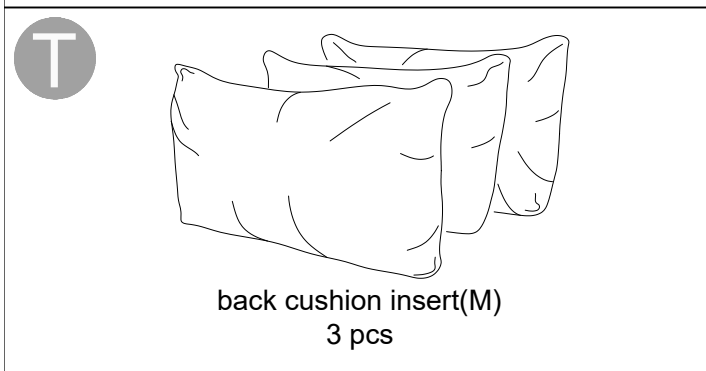

Exploded View

Right corner sofa

Left corner sofa

Middle sofa

Parts List

Hardware List

<p>①</p>  <p>screw M6*35mm 19 pcs</p>	<p>②</p>  <p>shim ø16*6.4*1 65 pcs</p>	<p>③</p>  <p>nut M6 23 pcs</p>	<p>④</p>  <p>screw M6*50mm 23 pcs</p>	<p>⑤</p>  <p>adjustable screw 24 pcs</p>
<p>⑧</p>  <p>Inner hexagon spanner 1 pcs</p>	<p>⑨</p>  <p>open spanner 1 pcs</p>			