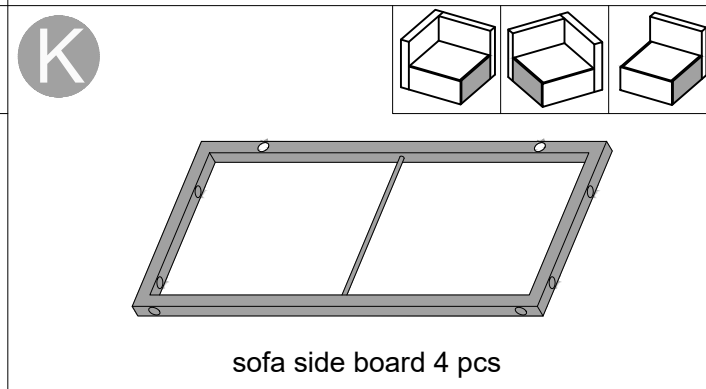

Exploded View

Right corner sofa

Left corner sofa

Middle sofa

Parts List

Hardware List

<p>①</p>  <p>screw M6*35mm 19 pcs</p>	<p>②</p>  <p>shim ø16*6.4*1 65 pcs</p>	<p>③</p>  <p>nut M6 23 pcs</p>	<p>④</p>  <p>screw M6*50mm 23 pcs</p>	<p>⑤</p>  <p>adjustable screw 24 pcs</p>
<p>⑧</p>  <p>Inner hexagon spanner 1 pcs</p>	<p>⑨</p>  <p>open spanner 1 pcs</p>			