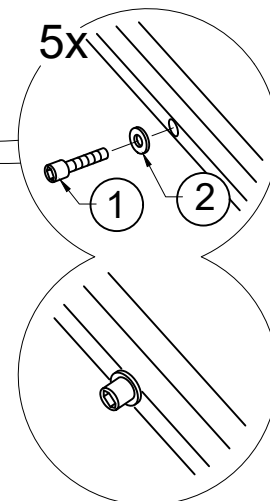

Exploded View

Right corner sofa

Left corner sofa

Middle sofa

Parts List

Hardware List

<p>①</p>  <p>screw M6*35mm 19 pcs</p>	<p>②</p>  <p>shim ø16*6.4*1 65 pcs</p>	<p>③</p>  <p>nut M6 23 pcs</p>	<p>④</p>  <p>screw M6*50mm 23 pcs</p>	<p>⑤</p>  <p>adjustable screw 24 pcs</p>
<p>⑧</p>  <p>Inner hexagon spanner 1 pcs</p>	<p>⑨</p>  <p>open spanner 1 pcs</p>			

Step 1-1

for left sofa

B x 1, D x 1

Step 1-2

for left sofa

②	x4 pcs	③	x2 pcs	④	x2 pcs
					
ø16x6.4x1mm		M6		M6x50mm	

Step 2

for left sofa

E x 1

②	x6 pcs	③	x3 pcs	④	x3 pcs
ø16x6.4x1mm		M6		M6x50mm	

Step 3

for left sofa

G x 1

②	x4 pcs	③	x2 pcs	④	x2 pcs
ø16x6.4x1mm		M6		M6x50mm	

Step 4-1

for left sofa

K x 1

①	x5 pcs	②	x5 pcs
M6x35mm		ø16x6.4x1mm	

Step 4-2

for left sofa

②	x4 pcs	③	x2 pcs	④	x2 pcs
ø16x6.4x1mm		M6		M6x50mm	

Step 1-1

for middle sofa
I x 1, K x 1

①	x2 pcs	②	x2 pcs
			
M6x35mm		ø16x6.4x1mm	