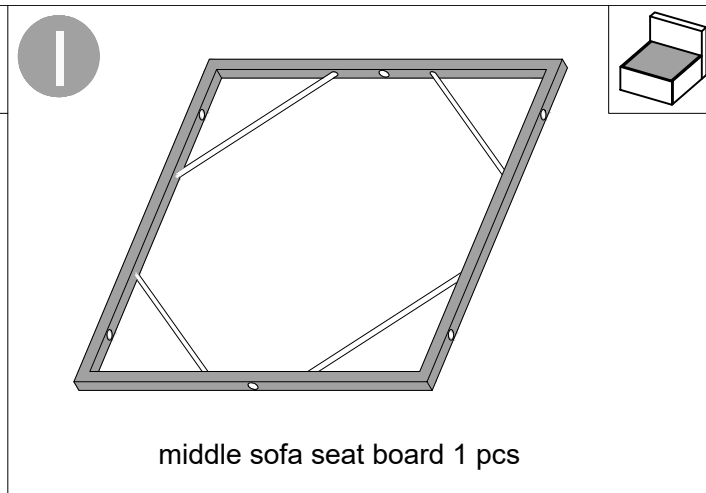

Exploded View

Right corner sofa

Left corner sofa

Middle sofa

Parts List

Hardware List

<p>①</p>  <p>screw M6*35mm 19 pcs</p>	<p>②</p>  <p>shim ø16*6.4*1 65 pcs</p>	<p>③</p>  <p>nut M6 23 pcs</p>	<p>④</p>  <p>screw M6*50mm 23 pcs</p>	<p>⑤</p>  <p>adjustable screw 24 pcs</p>
<p>⑧</p>  <p>Inner hexagon spanner 1 pcs</p>	<p>⑨</p>  <p>open spanner 1 pcs</p>			