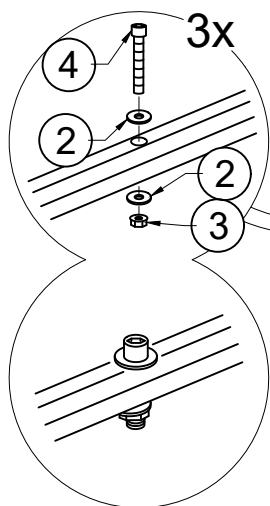

Exploded View

Right corner sofa

Left corner sofa

Middle sofa

Parts List

Hardware List

<p>①</p>  <p>screw M6*35mm 19 pcs</p>	<p>②</p>  <p>shim ø16*6.4*1 65 pcs</p>	<p>③</p>  <p>nut M6 23 pcs</p>	<p>④</p>  <p>screw M6*50mm 23 pcs</p>	<p>⑤</p>  <p>adjustable screw 24 pcs</p>
<p>⑧</p>  <p>Inner hexagon spanner 1 pcs</p>	<p>⑨</p>  <p>open spanner 1 pcs</p>			

K x 1

①	x5 pcs	②	x5 pcs
M6x35mm		ø16x6.4x1mm	

Step 4-2

for left sofa

②	x4 pcs	③	x2 pcs	④	x2 pcs
ø16x6.4x1mm		M6		M6x50mm	

Step 1-1

for middle sofa
I x 1, K x 1

①	x2 pcs	②	x2 pcs
			
M6x35mm		ø16x6.4x1mm	

Step 1-2

for middle sofa
K x 1

①	x2 pcs	②	x2 pcs
			
M6x35mm		ø16x6.4x1mm	

Step 2

for middle sofa

J x 1

①	x5 pcs	②	x5 pcs
			
M6x35mm		ø16x6.4x1mm	

Step 3-1

for middle sofa

H x 1

②	x6 pcs	③	x3 pcs	④	x3 pcs
					
ø16x6.4x1mm		M6		M6x50mm	

Step 3-2

for middle sofa

②	x4 pcs	③	x2 pcs	④	x2 pcs
					
ø16x6.4x1mm		M6		M6x50mm	

Step 4

⑤	x24 pcs
	
adjustable screw	