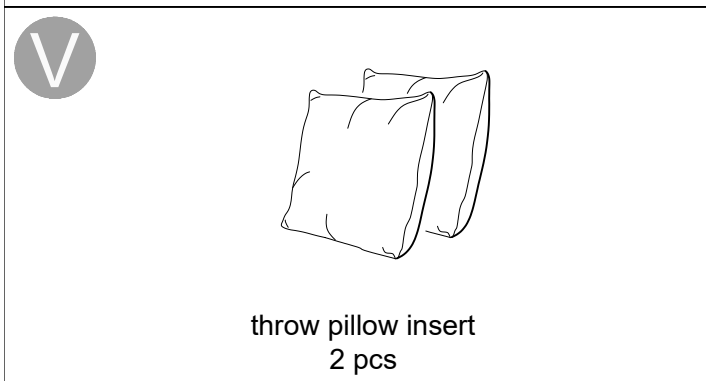

Exploded View

Right corner sofa

Left corner sofa

Middle sofa

Parts List

Hardware List

<p>①</p>  <p>screw M6*35mm 19 pcs</p>	<p>②</p>  <p>shim ø16*6.4*1 65 pcs</p>	<p>③</p>  <p>nut M6 23 pcs</p>	<p>④</p>  <p>screw M6*50mm 23 pcs</p>	<p>⑤</p>  <p>adjustable screw 24 pcs</p>
<p>⑧</p>  <p>Inner hexagon spanner 1 pcs</p>	<p>⑨</p>  <p>open spanner 1 pcs</p>			