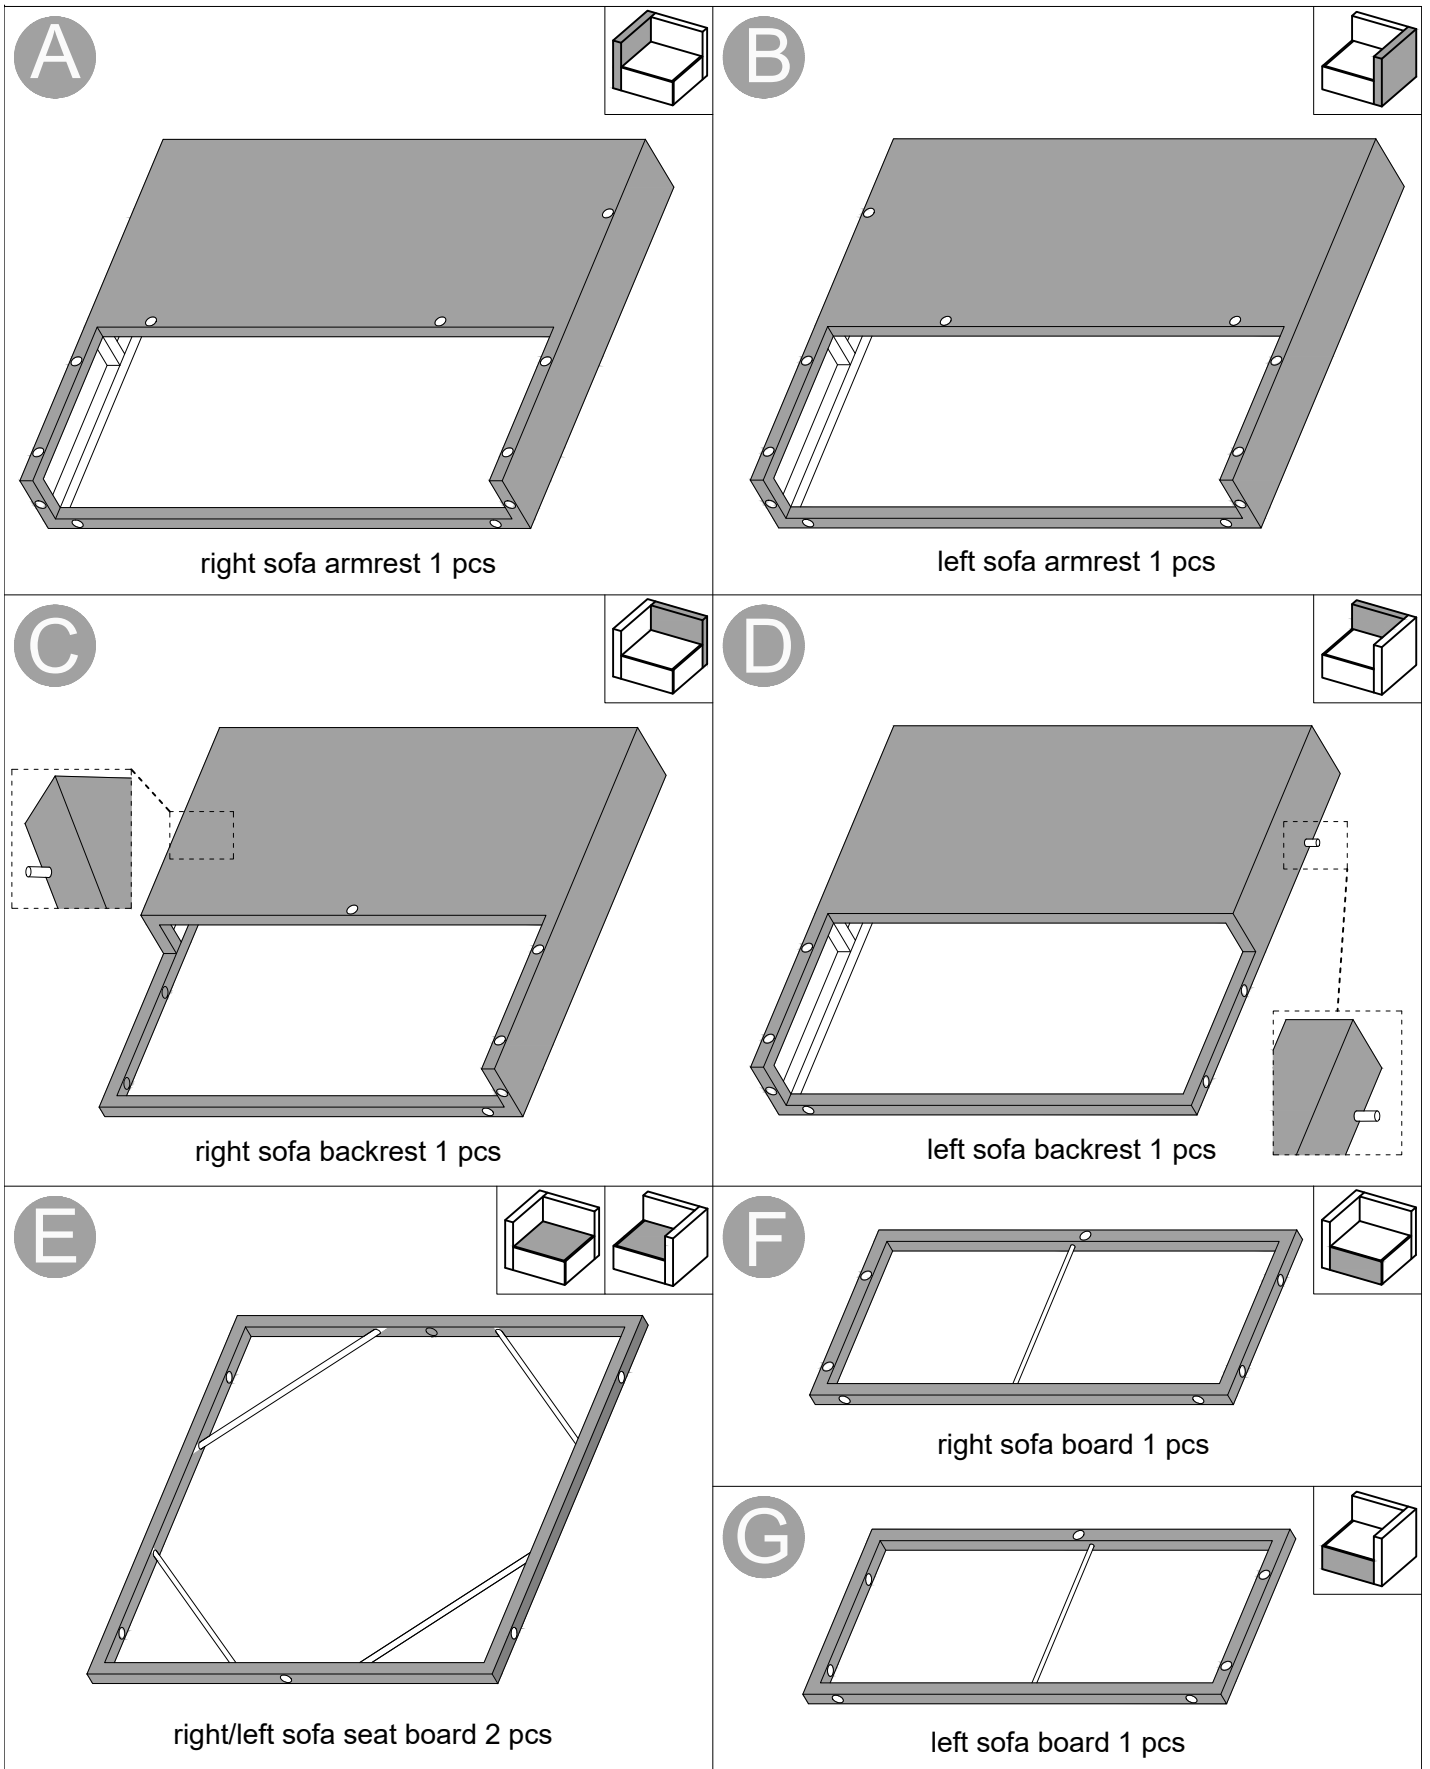

Exploded View

Right corner sofa

Left corner sofa

Middle sofa

Parts List

Hardware List

<p>①</p>  <p>screw M6*35mm 19 pcs</p>	<p>②</p>  <p>shim ø16*6.4*1 65 pcs</p>	<p>③</p>  <p>nut M6 23 pcs</p>	<p>④</p>  <p>screw M6*50mm 23 pcs</p>	<p>⑤</p>  <p>adjustable screw 24 pcs</p>
<p>⑧</p>  <p>Inner hexagon spanner 1 pcs</p>	<p>⑨</p>  <p>open spanner 1 pcs</p>			