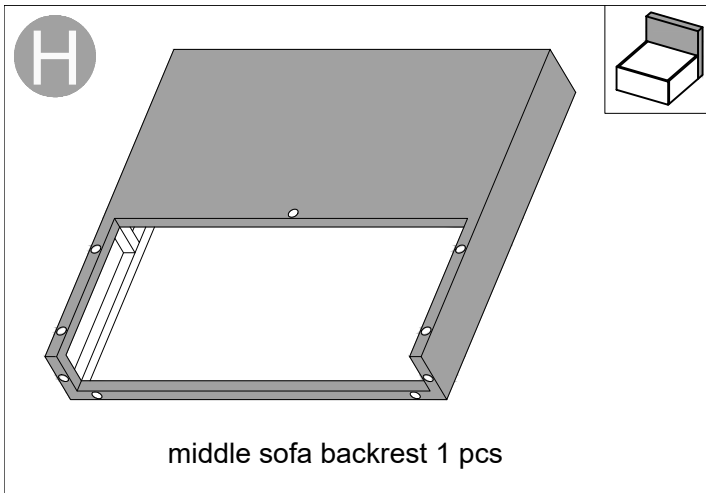

Exploded View

Right corner sofa

Left corner sofa

Middle sofa

Parts List

Hardware List

<p>①</p>  <p>screw M6*35mm 19 pcs</p>	<p>②</p>  <p>shim ø16*6.4*1 65 pcs</p>	<p>③</p>  <p>nut M6 23 pcs</p>	<p>④</p>  <p>screw M6*50mm 23 pcs</p>	<p>⑤</p>  <p>adjustable screw 24 pcs</p>
<p>⑧</p>  <p>Inner hexagon spanner 1 pcs</p>	<p>⑨</p>  <p>open spanner 1 pcs</p>			