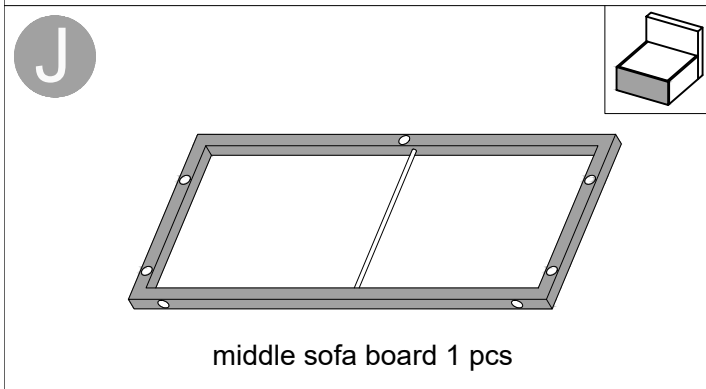

Exploded View

Right corner sofa

Left corner sofa

Middle sofa

Parts List

Hardware List

<p>①</p>  <p>screw M6*35mm 19 pcs</p>	<p>②</p>  <p>shim ø16*6.4*1 65 pcs</p>	<p>③</p>  <p>nut M6 23 pcs</p>	<p>④</p>  <p>screw M6*50mm 23 pcs</p>	<p>⑤</p>  <p>adjustable screw 24 pcs</p>
<p>⑧</p>  <p>Inner hexagon spanner 1 pcs</p>	<p>⑨</p>  <p>open spanner 1 pcs</p>			