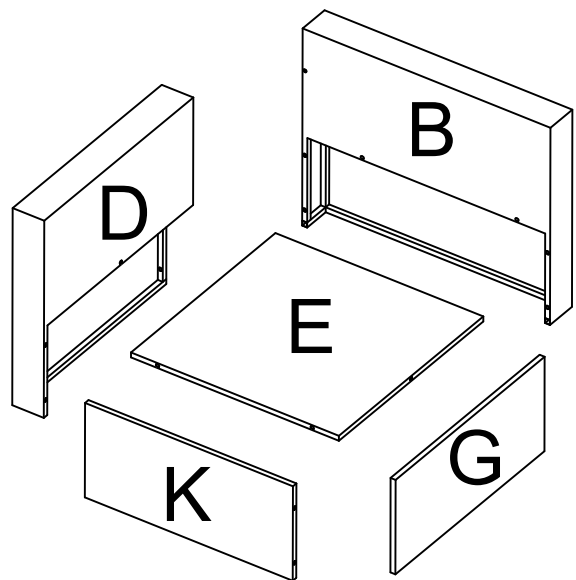

Exploded View

Right corner sofa

Left corner sofa

Middle sofa

Parts List

Hardware List

<p>①</p>  <p>screw M6*35mm 19 pcs</p>	<p>②</p>  <p>shim ø16*6.4*1 65 pcs</p>	<p>③</p>  <p>nut M6 23 pcs</p>	<p>④</p>  <p>screw M6*50mm 23 pcs</p>	<p>⑤</p>  <p>adjustable screw 24 pcs</p>
<p>⑧</p>  <p>Inner hexagon spanner 1 pcs</p>	<p>⑨</p>  <p>open spanner 1 pcs</p>			

for middle sofa

H x 1

②	x6 pcs	③	x3 pcs	④	x3 pcs
					
ø16x6.4x1mm		M6		M6x50mm	

Step 3-2

for middle sofa

②	x4 pcs	③	x2 pcs	④	x2 pcs
					
ø16x6.4x1mm		M6		M6x50mm	

Step 4

⑤	x24 pcs
	
adjustable screw	