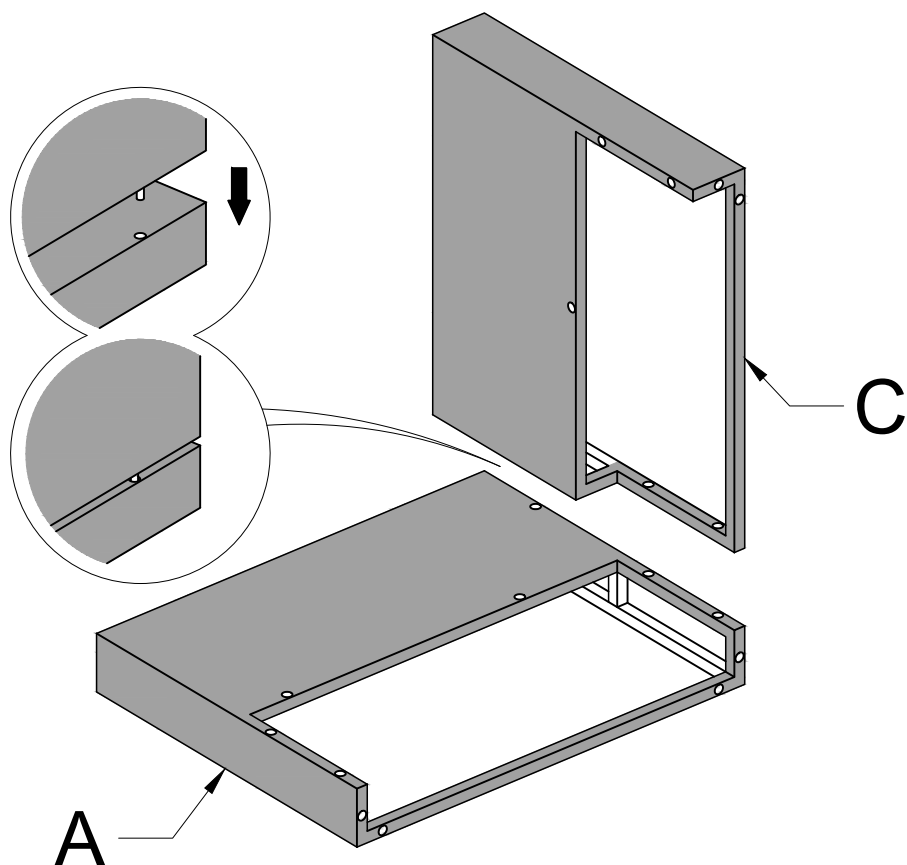

Exploded View

Right corner sofa

Left corner sofa

Middle sofa

Parts List

Hardware List

<p>①</p>  <p>screw M6*35mm 19 pcs</p>	<p>②</p>  <p>shim ø16*6.4*1 65 pcs</p>	<p>③</p>  <p>nut M6 23 pcs</p>	<p>④</p>  <p>screw M6*50mm 23 pcs</p>	<p>⑤</p>  <p>adjustable screw 24 pcs</p>
<p>⑧</p>  <p>Inner hexagon spanner 1 pcs</p>	<p>⑨</p>  <p>open spanner 1 pcs</p>			

A x 1 , C x 1

Step 1-2

for right sofa

②	x4 pcs	③	x2 pcs	④	x2 pcs
					
ø16x6.4x1mm		M6		M6x50mm	

Step 2

for right sofa
E x 1

②	x6 pcs	③	x3 pcs	④	x3 pcs
					
ø16x6.4x1mm		M6		M6x50mm	

Step 3