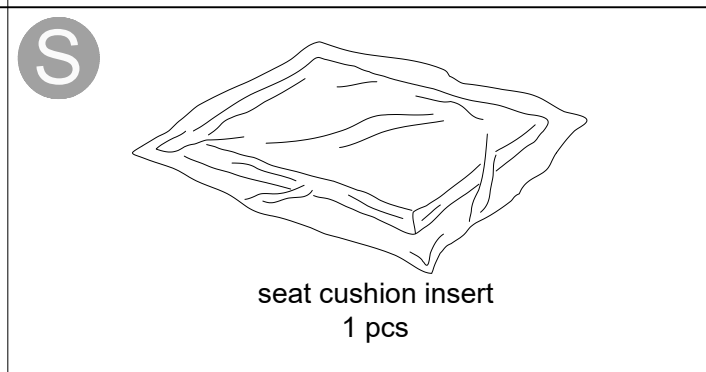

Exploded View

Right corner sofa

Left corner sofa

Middle sofa

Parts List

Hardware List

<p>①</p>  <p>screw M6*35mm 19 pcs</p>	<p>②</p>  <p>shim ø16*6.4*1 65 pcs</p>	<p>③</p>  <p>nut M6 23 pcs</p>	<p>④</p>  <p>screw M6*50mm 23 pcs</p>	<p>⑤</p>  <p>adjustable screw 24 pcs</p>
<p>⑧</p>  <p>Inner hexagon spanner 1 pcs</p>	<p>⑨</p>  <p>open spanner 1 pcs</p>			