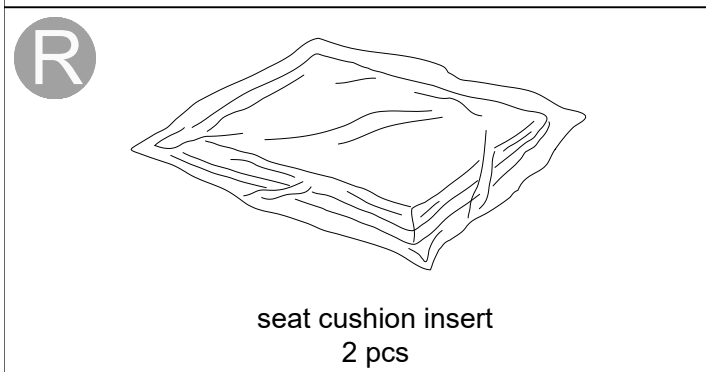

Exploded View

Right corner sofa

Left corner sofa

Middle sofa

Parts List

Hardware List

<p>①</p>  <p>screw M6*35mm 19 pcs</p>	<p>②</p>  <p>shim ø16*6.4*1 65 pcs</p>	<p>③</p>  <p>nut M6 23 pcs</p>	<p>④</p>  <p>screw M6*50mm 23 pcs</p>	<p>⑤</p>  <p>adjustable screw 24 pcs</p>
<p>⑧</p>  <p>Inner hexagon spanner 1 pcs</p>	<p>⑨</p>  <p>open spanner 1 pcs</p>			