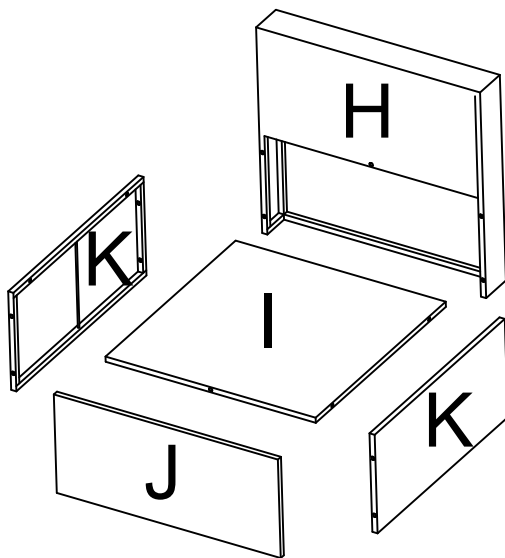

Exploded View

Right corner sofa

Left corner sofa

Middle sofa

Parts List

Hardware List

<p>①</p>  <p>screw M6*35mm 19 pcs</p>	<p>②</p>  <p>shim ø16*6.4*1 65 pcs</p>	<p>③</p>  <p>nut M6 23 pcs</p>	<p>④</p>  <p>screw M6*50mm 23 pcs</p>	<p>⑤</p>  <p>adjustable screw 24 pcs</p>
<p>⑧</p>  <p>Inner hexagon spanner 1 pcs</p>	<p>⑨</p>  <p>open spanner 1 pcs</p>			