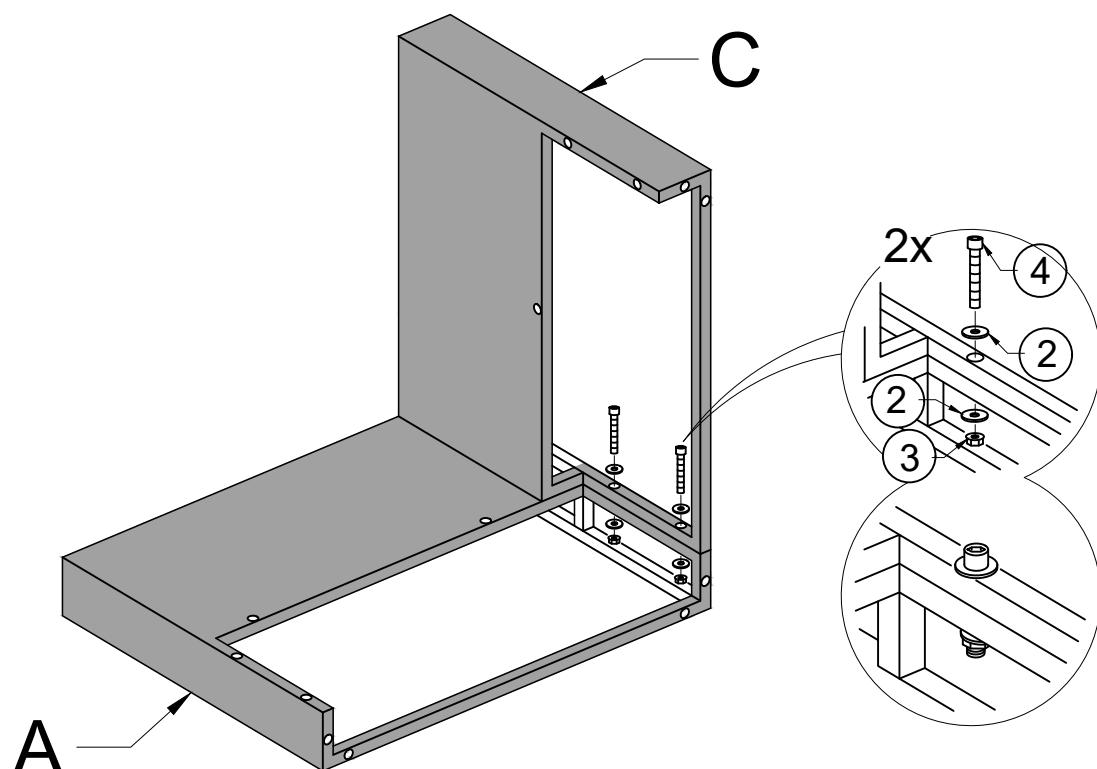

Exploded View

Right corner sofa

Left corner sofa

Middle sofa

Parts List

Hardware List

<p>①</p>  <p>screw M6*35mm 19 pcs</p>	<p>②</p>  <p>shim ø16*6.4*1 65 pcs</p>	<p>③</p>  <p>nut M6 23 pcs</p>	<p>④</p>  <p>screw M6*50mm 23 pcs</p>	<p>⑤</p>  <p>adjustable screw 24 pcs</p>
<p>⑧</p>  <p>Inner hexagon spanner 1 pcs</p>	<p>⑨</p>  <p>open spanner 1 pcs</p>			

A x 1 , C x 1

Step 1-2

for right sofa

②	x4 pcs	③	x2 pcs	④	x2 pcs
					
ø16x6.4x1mm		M6		M6x50mm	

Step 2

for right sofa
E x 1

②	x6 pcs	③	x3 pcs	④	x3 pcs
					
ø16x6.4x1mm		M6		M6x50mm	

Step 3