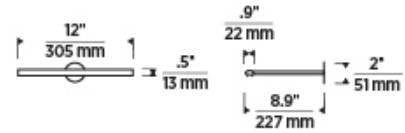

## SPECIFICATIONS

PRIMARY MATERIAL	Aluminum or Brass
SHADE MATERIAL	Acrylic
NET WEIGHT	2 lbs
HEIGHT	0.5in
WIDTH	8.9in
LENGTH	12in
MIN. EXTENSION FROM WALL	8.9in
UP LIGHT / DOWN LIGHT / BOTH?	
WET LISTED	
DAMP LISTED	
DRY LISTED	
UP / DOWN	
HORIZONTAL / VERTICAL	
WALL / CEILING MOUNT	
GENERAL LISTING	ETL Listed
ADA COMPLIANT	
INCLUDES	