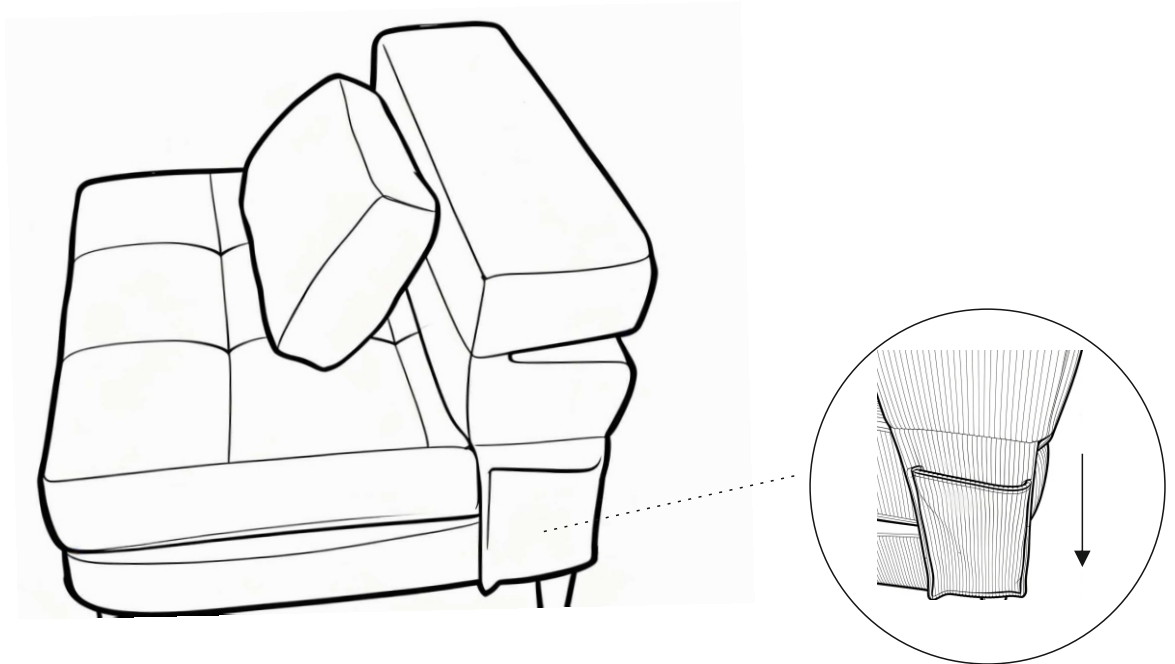

Due to the elasticity of the sponge, the size may differ slightly from the size shown in the picture when it is first opened. After 48 hours of storage, the size of the product will return to be consistent with the size shown in the picture.