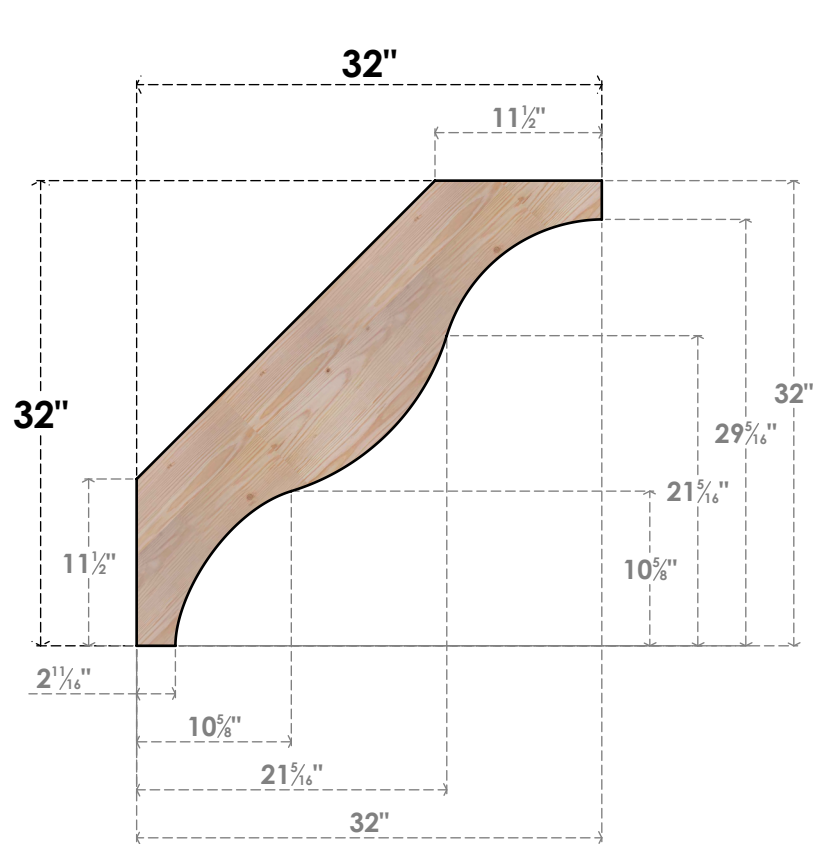

BRC04X32X32FST00SDF

3 1/2"W X 32"D X 32"H FUNSTON SMOOTH BRACE, DOUGLAS FIR

SIDE

FRONT

EKENA MILLWORK
 2300 WEST MAIN ST.
 CLARKSVILLE, TX 75426
 TOLL FREE: 866-607-0453
 WWW.EKENAMILLWORK.COM

NOTES

1. INSTALLATION TO BE COMPLETED IN ACCORDANCE WITH MANUFACTURER'S SPECIFICATIONS.
2. DRAWING MAY NOT BE TO SCALE
3. THIS DRAWING IS INTENDED FOR DESIGN AND PLANNING PURPOSES ONLY.
4. ALL INFORMATION CONTAINED HEREIN WAS CURRENT AT THE TIME OF DEVELOPMENT BUT MUST BE REVIEWED AND APPROVED BY THE PRODUCT MANUFACTURER TO BE CONSIDERED ACCURATE.
5. PRODUCTS ARE NOT KILN DRIED. THIS ITEM IS UNIQUE AND WILL CONTAIN THE NATURAL VARIATIONS THAT THE WOOD SPECIES OFFERS. THIS MAY RESULT IN VARIATIONS UP TO 1/4"