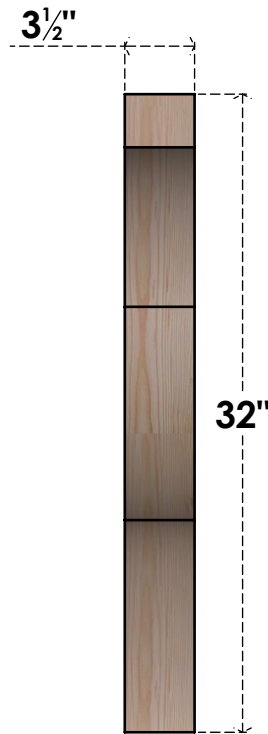

BRC04X32X32FST00SDF

3 1/2"W X 32"D X 32"H FUNSTON SMOOTH BRACE, DOUGLAS FIR

SIDE

FRONT

EKENA MILLWORK
 2300 WEST MAIN ST.
 CLARKSVILLE, TX 75426
 TOLL FREE: 866-607-0453
 WWW.EKENAMILLWORK.COM

NOTES

1. INSTALLATION TO BE COMPLETED IN ACCORDANCE WITH MANUFACTURER'S SPECIFICATIONS.
2. DRAWING MAY NOT BE TO SCALE
3. THIS DRAWING IS INTENDED FOR DESIGN AND PLANNING PURPOSES ONLY.
4. ALL INFORMATION CONTAINED HEREIN WAS CURRENT AT THE TIME OF DEVELOPMENT BUT MUST BE REVIEWED AND APPROVED BY THE PRODUCT MANUFACTURER TO BE CONSIDERED ACCURATE.
5. PRODUCTS ARE NOT KILN DRIED. THIS ITEM IS UNIQUE AND WILL CONTAIN THE NATURAL VARIATIONS THAT THE WOOD SPECIES OFFERS. THIS MAY RESULT IN VARIATIONS UP TO 1/4"