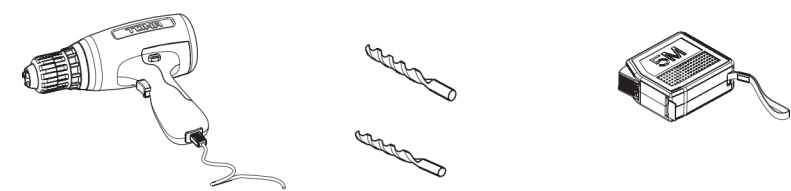

Wall-mounted Vanity Installation Guide

Electric drill Drill bit (Φ8/Φ5) Tape measure (3m~5m)

Silicone Pencil Screwdriver

Tools required for installation

Parts required for installation