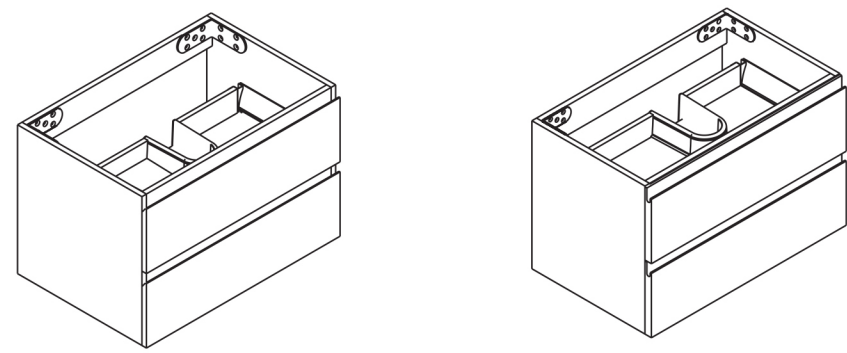

Wall-mounted Vanity Installation Guide

Electric drill Drill bit (Φ8/Φ5) Tape measure (3m~5m)

Silicone Pencil Screwdriver

Tools required for installation

Parts required for installation