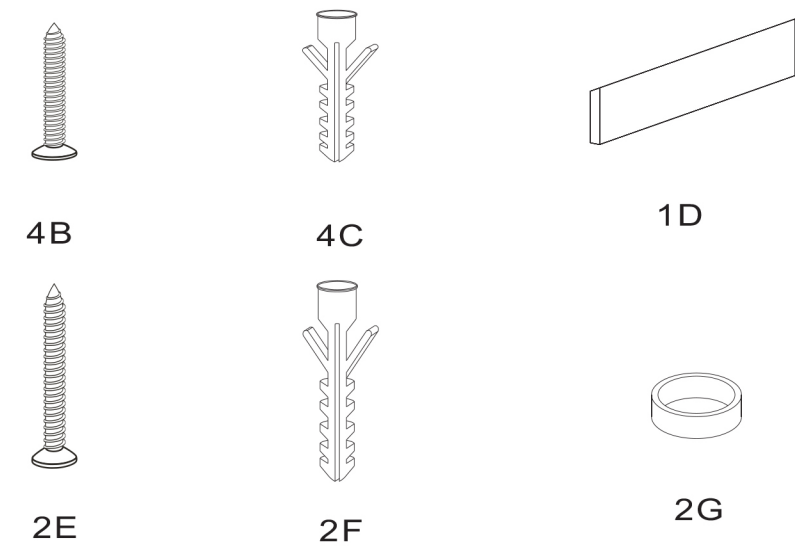

Wall-mounted Vanity Installation Guide

Electric drill Drill bit (Φ8/Φ5) Tape measure (3m~5m)

Silicone Pencil Screwdriver

Tools required for installation

Parts required for installation