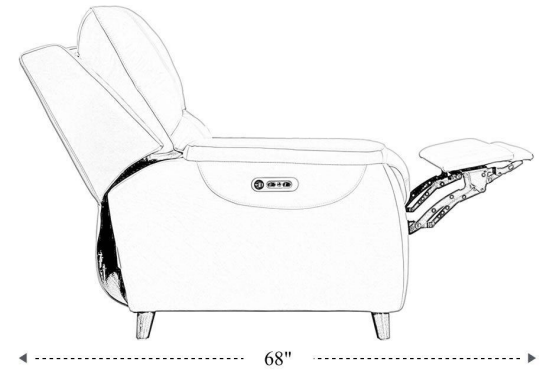

Power Sofa P2

Overall Dimensions	85.5" x 40" x 41"
Overall Width	85.5"
Overall Depth	40"
Overall Height	41"
Overall Weight	257.4 lbs.
Fully Reclined	68"
Distance from Wall	17"
Back of Seat to end of Chaise	44"
Leg Height (Distance from Foot Rest to Floor in Full Recline)	25"
Head Height (Distance from Headrest to Floor in Full Recline)	36"

Seat Width	23.5"
Seat Depth	22"
Seat Height	21"
Arm Width	8.5"
Arm Depth	23"
Arm Height	25"
Back Width	27"
Back Height	27"
Headrest Extended from Back	6.5"

Power Reclining Loveseat P2

Overall Dimensions	63.5" x 40" x 41"
Overall Width	63.5"
Overall Depth	40"
Overall Height	41"
Overall Weight	217.8 lbs.
Fully Reclined	68"
Distance from Wall	17"
Back of Seat to end of Chaise	44"
Leg Height (Distance from Foot Rest to Floor in Full Recline)	25"
Head Height (Distance from Headrest to Floor in Full Recline)	36"

Seat Width	23.5"
Seat Depth	22"
Seat Height	21"
Arm Width	8.5"
Arm Depth	23"
Arm Height	25"
Back Width	27"
Back Height	27"
Headrest Extended from Back	6.5"

Power Recliner P2

Overall Dimensions	38.5" x 40" x 41"
Overall Width	38.5"
Overall Depth	40"
Overall Height	41"
Overall Weight	144.5 lbs.
Fully Reclined	68"
Distance from Wall	17"
Back of Seat to end of Chaise	44"
Leg Height (Distance from Foot Rest to Floor in Full Recline)	25"
Head Height (Distance from Headrest to Floor in Full Recline)	36"

Seat Width	22.5"
Seat Depth	22"
Seat Height	21"
Arm Width	8.5"
Arm Depth	23"
Arm Height	25"
Back Width	30"
Back Height	27"
Headrest Extended from Back	6.5"