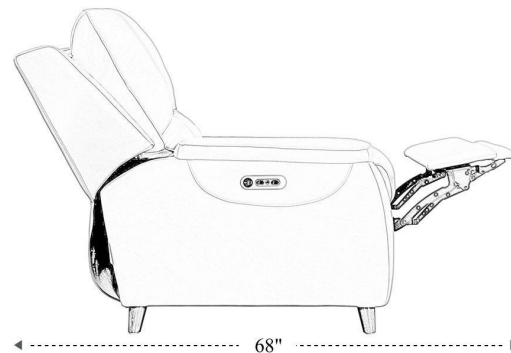

Power Sofa P2

Overall Dimensions	85.5" x 40" x 41"
Overall Width	85.5"
Overall Depth	40"
Overall Height	41"
Overall Weight	257.4 lbs.
Fully Reclined	68"
Distance from Wall	17"
Back of Seat to end of Chaise	44"
Leg Height (Distance from Foot Rest to Floor in Full Recline)	25"
Head Height (Distance from Headrest to Floor in Full Recline)	36"

Seat Width	23.5"
Seat Depth	22"
Seat Height	21"
Arm Width	8.5"
Arm Depth	23"
Arm Height	25"
Back Width	27"
Back Height	27"
Headrest Extended from Back	6.5"

Power Reclining Loveseat P2

Overall Dimensions	63.5" x 40" x 41"
Overall Width	63.5"
Overall Depth	40"
Overall Height	41"
Overall Weight	217.8 lbs.
Fully Reclined	68"
Distance from Wall	17"
Back of Seat to end of Chaise	44"
Leg Height (Distance from Foot Rest to Floor in Full Recline)	25"
Head Height (Distance from Headrest to Floor in Full Recline)	36"

Seat Width	23.5"
Seat Depth	22"
Seat Height	21"
Arm Width	8.5"
Arm Depth	23"
Arm Height	25"
Back Width	27"
Back Height	27"
Headrest Extended from Back	6.5"

Power Recliner P2

Overall Dimensions	38.5" x 40" x 41"
Overall Width	38.5"
Overall Depth	40"
Overall Height	41"
Overall Weight	144.5 lbs.
Fully Reclined	68"
Distance from Wall	17"
Back of Seat to end of Chaise	44"
Leg Height (Distance from Foot Rest to Floor in Full Recline)	25"
Head Height (Distance from Headrest to Floor in Full Recline)	36"

Seat Width	22.5"
Seat Depth	22"
Seat Height	21"
Arm Width	8.5"
Arm Depth	23"
Arm Height	25"
Back Width	30"
Back Height	27"
Headrest Extended from Back	6.5"