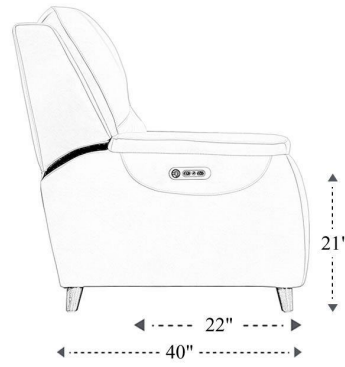

Power Sofa P2

Overall Dimensions	85.5" x 40" x 41"
Overall Width	85.5"
Overall Depth	40"
Overall Height	41"
Overall Weight	257.4 lbs.
Fully Reclined	68"
Distance from Wall	17"
Back of Seat to end of Chaise	44"
Leg Height (Distance from Foot Rest to Floor in Full Recline)	25"
Head Height (Distance from Headrest to Floor in Full Recline)	36"

Seat Width	23.5"
Seat Depth	22"
Seat Height	21"
Arm Width	8.5"
Arm Depth	23"
Arm Height	25"
Back Width	27"
Back Height	27"
Headrest Extended from Back	6.5"

Power Reclining Loveseat P2

Overall Dimensions	63.5" x 40" x 41"
Overall Width	63.5"
Overall Depth	40"
Overall Height	41"
Overall Weight	217.8 lbs.
Fully Reclined	68"
Distance from Wall	17"
Back of Seat to end of Chaise	44"
Leg Height (Distance from Foot Rest to Floor in Full Recline)	25"
Head Height (Distance from Headrest to Floor in Full Recline)	36"

Seat Width	23.5"
Seat Depth	22"
Seat Height	21"
Arm Width	8.5"
Arm Depth	23"
Arm Height	25"
Back Width	27"
Back Height	27"
Headrest Extended from Back	6.5"

Power Recliner P2

Overall Dimensions	38.5" x 40" x 41"
Overall Width	38.5"
Overall Depth	40"
Overall Height	41"
Overall Weight	144.5 lbs.
Fully Reclined	68"
Distance from Wall	17"
Back of Seat to end of Chaise	44"
Leg Height (Distance from Foot Rest to Floor in Full Recline)	25"
Head Height (Distance from Headrest to Floor in Full Recline)	36"

Seat Width	22.5"
Seat Depth	22"
Seat Height	21"
Arm Width	8.5"
Arm Depth	23"
Arm Height	25"
Back Width	30"
Back Height	27"
Headrest Extended from Back	6.5"