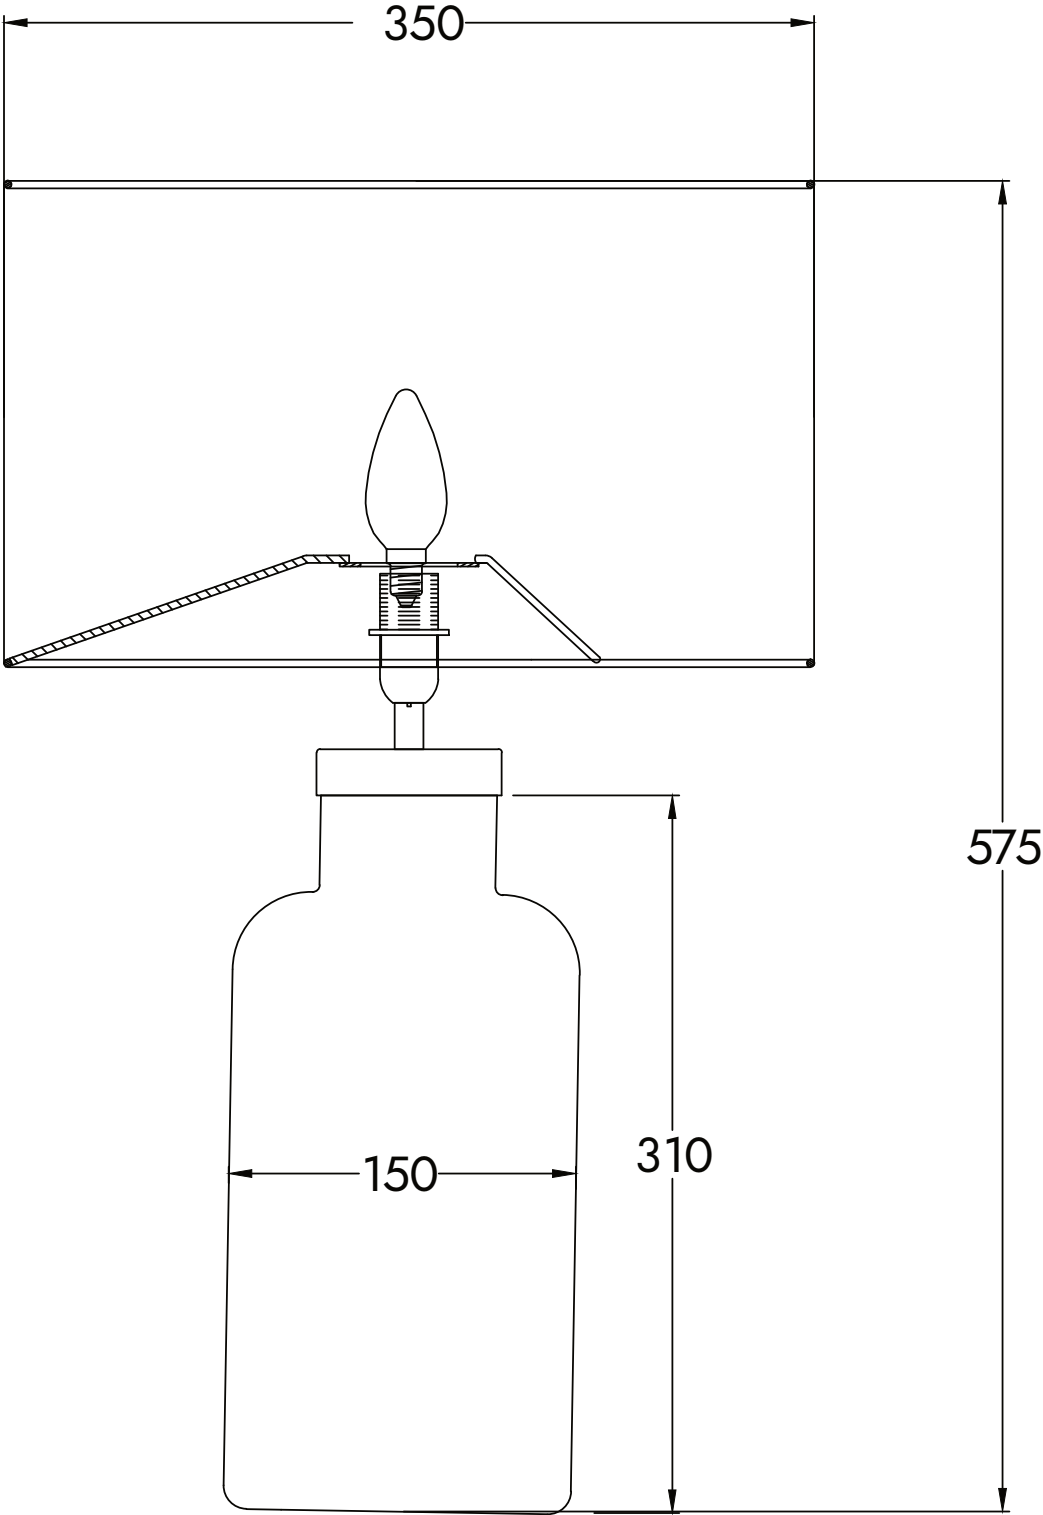

CERTIFICATION