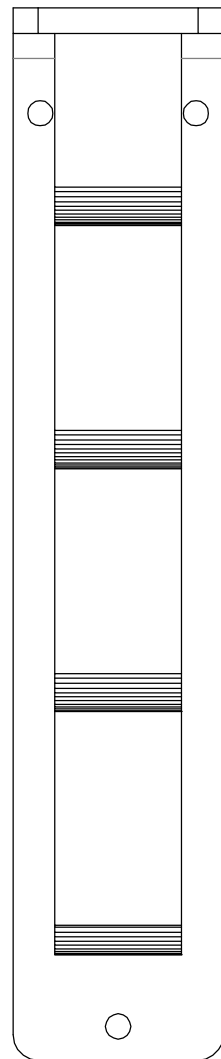

Width(W): 2"

Depth(D): 10"

Height(H): 12"

ITEM NUMBER: BKTM02X10X12TDI

2"W x 10"D x 12"H Diane Wrought Iron Bracket,
(Triple center brace), Powder Coated Black

P:866.607.0453 / F: 866.591.3143
2300 W. Main St. / Clarksville, TX 75426
sales@ekenamillwork.com / www.ekenamillwork.com

EKENA
MILLWORK