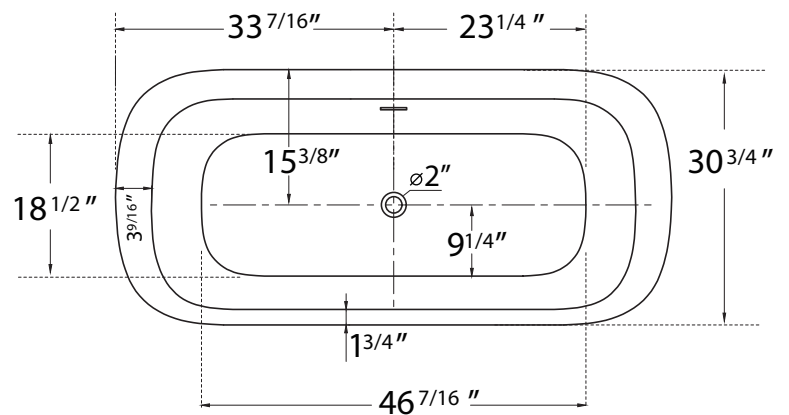

DIMENSION DETAILS

Freestanding Bathtub

PRODUCT
INSTRUCTION
VIDEO

MODEL No.GS342R

GS342R-67"

ADJUSTABLE FOOT: 6 PCS

(Side View)

(Top View)