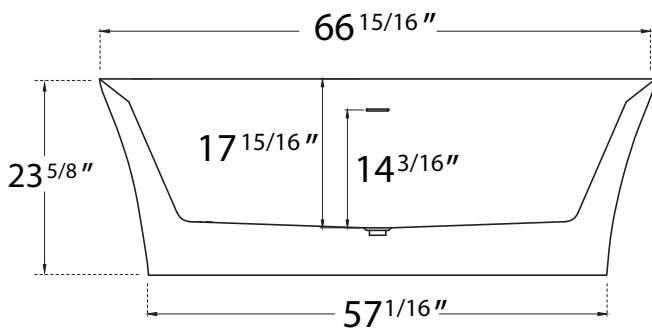

DIMENSION DETAILS

Freestanding Bathtub

PRODUCT
INSTRUCTION
VIDEO

MODEL No.GS342R

GS342R-67"

ADJUSTABLE FOOT: 6 PCS

(Side View)

(Top View)