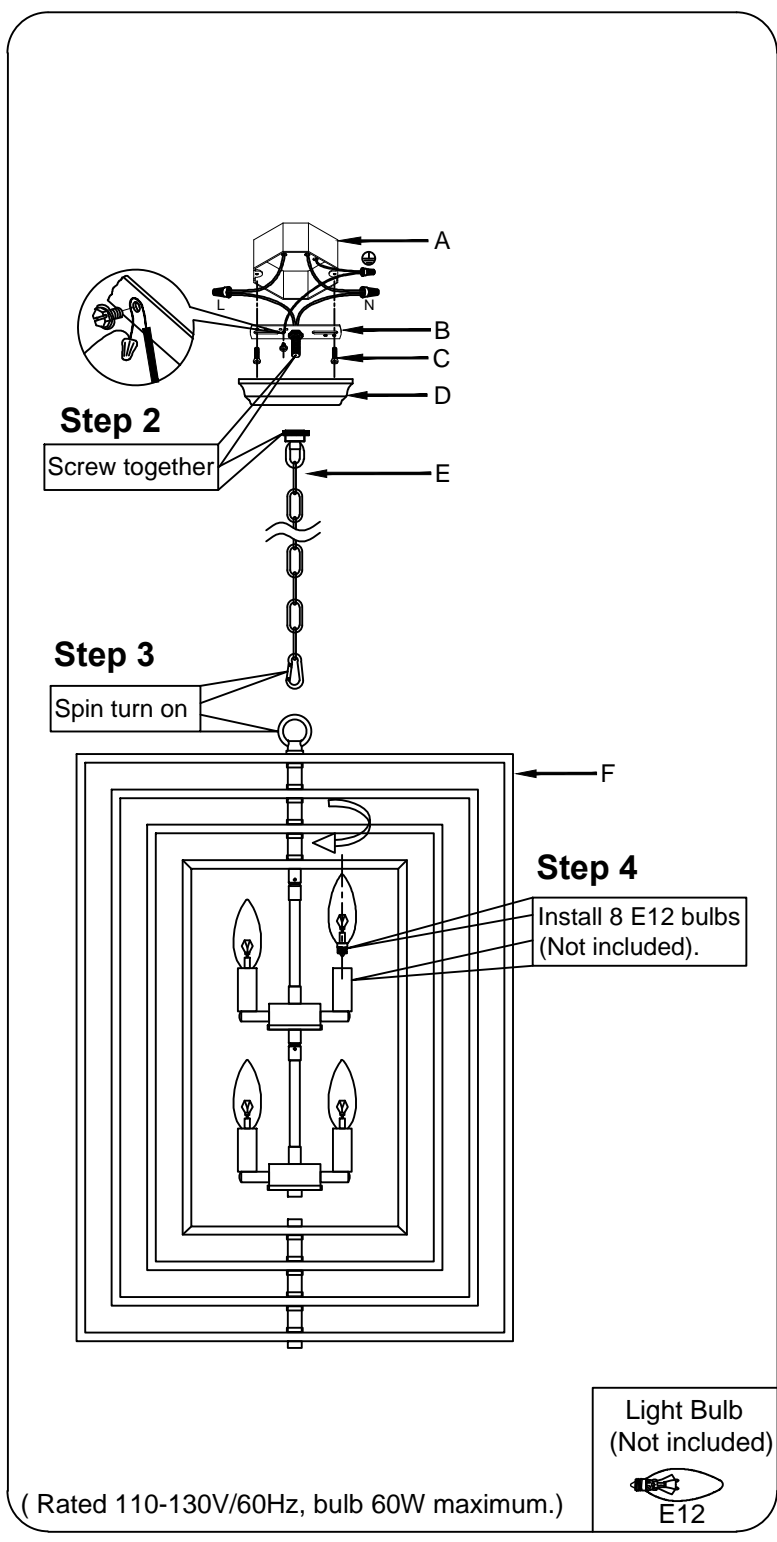

Assembly & Installation Instructions

Warning: If any special control devices are used with this fixture, follow the instructions carefully to assure full compliance with N.E.C.requirements. If there are any questions, contact a qualified electric contractor.

WIRE CONNECTION DIAGRAM

Wires meeting safety standards are required to connect the electrical circuit.

CAUTION: Risk of fire

Please read all instructions carefully. Before you proceed to install, make sure that the power supply is turned off and remains off until installation is completed.

PARTS INCLUDED

Code	Part Description	QTY
A	Junction box	0
B	Crossbar	1
C	Mounting screw	2
D	Canopy	1
E	Pendant chain	1
F	Chandelier body	1