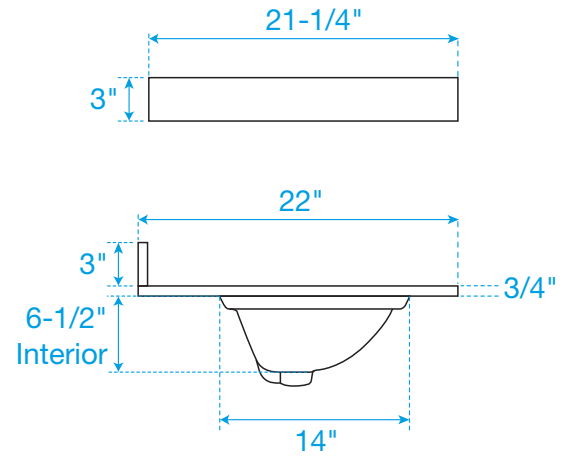

WYNDHAM COLLECTION

TOP VIEW OF VANITY CABINET

*Note: All measurements are $\pm 1/4"$.

WC-9292-30-SGL-VCA3

WYNDHAM COLLECTION

Side splash is reversible.
Note: All measurements are $\pm 1/4"$.

WC-VCA3-30-SGL-TOP