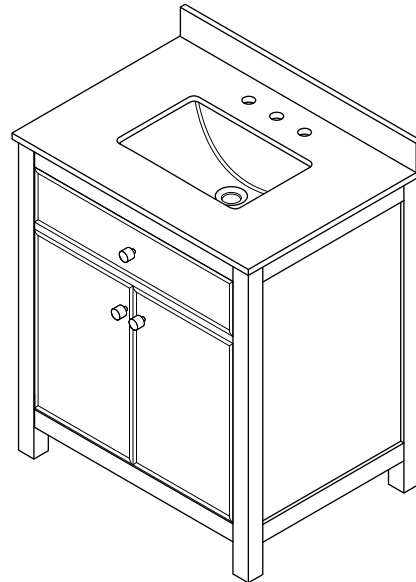

WYNDHAM COLLECTION

TOP VIEW OF VANITY CABINET

*Note: All measurements are $\pm 1/4"$.

WC-9292-30-SGL-VCA3

WYNDHAM COLLECTION

Side splash is reversible.
Note: All measurements are $\pm 1/4"$.

WC-VCA3-30-SGL-TOP