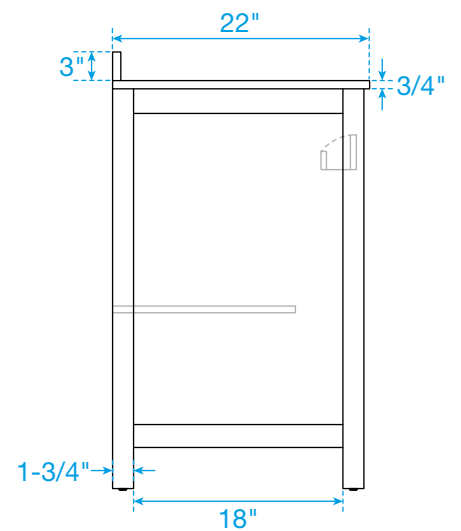

WYNDHAM COLLECTION

TOP VIEW OF VANITY CABINET

*Note: All measurements are $\pm 1/4"$.

WC-9292-30-SGL-VCA3

WYNDHAM COLLECTION

Side splash is reversible.
Note: All measurements are $\pm 1/4"$.

WC-VCA3-30-SGL-TOP