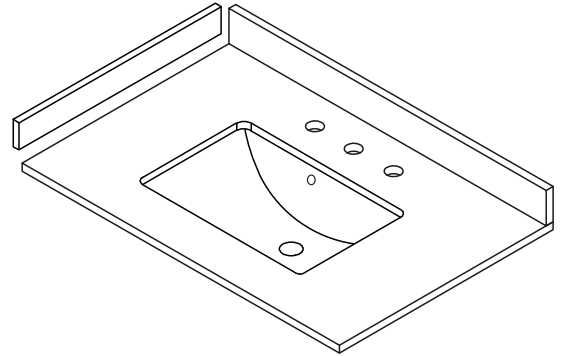

WYNDHAM COLLECTION

TOP VIEW OF VANITY CABINET

*Note: All measurements are $\pm 1/4"$.

WC-9292-30-SGL-VCA3

WYNDHAM COLLECTION

Side splash is reversible.
Note: All measurements are $\pm 1/4"$.

WC-VCA3-30-SGL-TOP