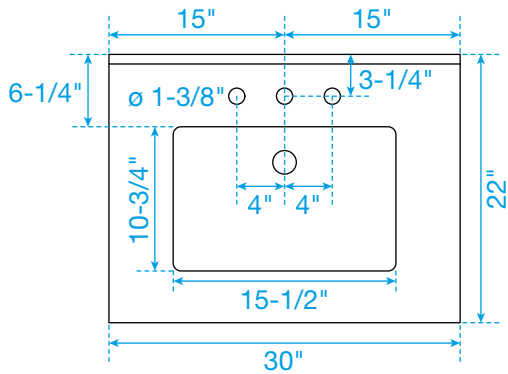

WYNDHAM COLLECTION

TOP VIEW OF VANITY CABINET

*Note: All measurements are $\pm 1/4"$.

WC-9292-30-SGL-VCA3

WYNDHAM COLLECTION

Side splash is reversible.
Note: All measurements are $\pm 1/4"$.

WC-VCA3-30-SGL-TOP