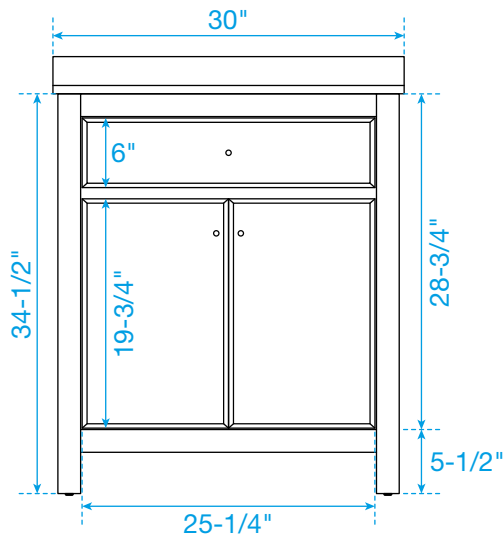

WYNDHAM COLLECTION

TOP VIEW OF VANITY CABINET

*Note: All measurements are $\pm 1/4"$.

WC-9292-30-SGL-VCA3

WYNDHAM COLLECTION

Side splash is reversible.
Note: All measurements are $\pm 1/4"$.

WC-VCA3-30-SGL-TOP