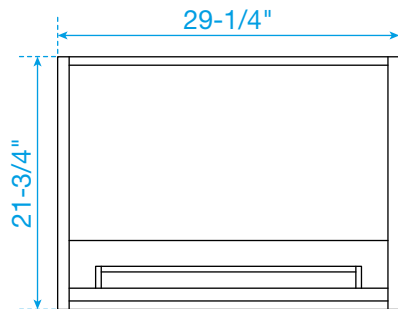

WYNDHAM COLLECTION

TOP VIEW OF VANITY CABINET

*Note: All measurements are $\pm 1/4"$.

WC-9292-30-SGL-VCA3

WYNDHAM COLLECTION

Side splash is reversible.
Note: All measurements are $\pm 1/4"$.

WC-VCA3-30-SGL-TOP