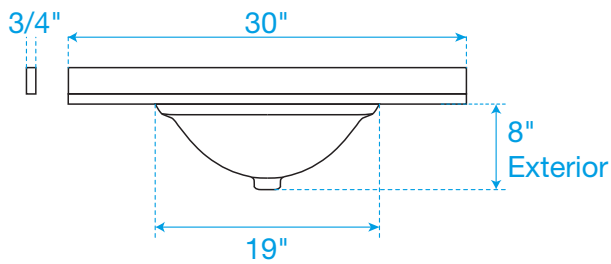

WYNDHAM COLLECTION

TOP VIEW OF VANITY CABINET

*Note: All measurements are $\pm 1/4"$.

WC-9292-30-SGL-VCA3

WYNDHAM COLLECTION

Side splash is reversible.
Note: All measurements are $\pm 1/4"$.

WC-VCA3-30-SGL-TOP