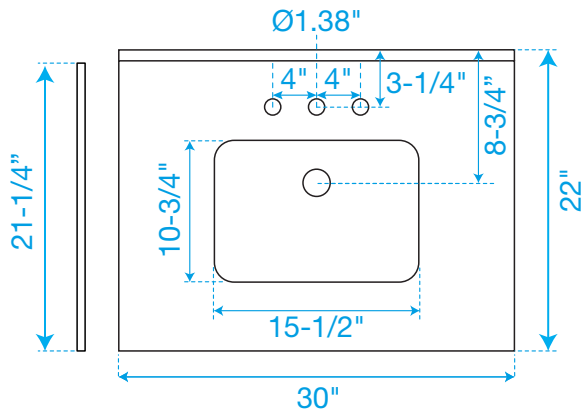

WYNDHAM COLLECTION

TOP VIEW OF VANITY CABINET

*Note: All measurements are $\pm 1/4"$.

WC-9292-30-SGL-VCA3

WYNDHAM COLLECTION

Side splash is reversible.
Note: All measurements are $\pm 1/4"$.

WC-VCA3-30-SGL-TOP