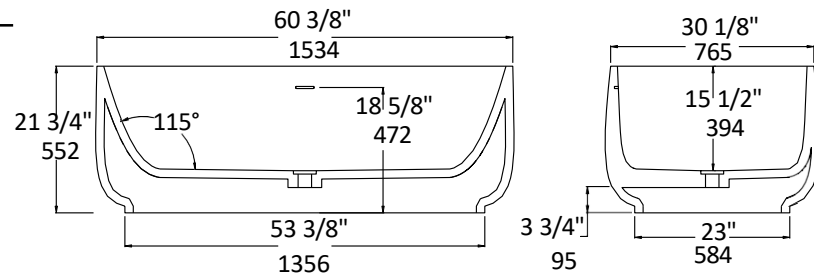

Specifications:

| | |
|-----------------------------|--|
| Installation: | Freestanding |
| Exterior dimensions: | 61 5/8" w x 31 3/4" d x 21 3/4" h |
| Material: | Solid surface |
| Water capacity: | 67 gal. |
| Weight: | 331 lbs. |
| Overflow: | Yes |
| Finishes: | 001M - Matte white 001G - Gloss white |

Freight: Class 5

Features:

- Solid surface soaking bathtub with overflow
- Includes brass click-clack drain assembly with decorative solid surface dome
- Freestanding installation

Codes + Standards:

- Meets or exceeds applicable national codes and standards