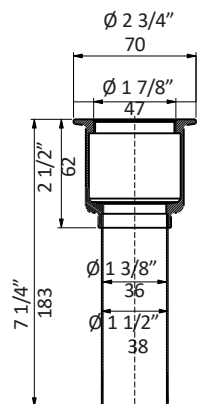

Specifications:

Installation:	Freestanding
Exterior dimensions:	61 5/8" w x 31 3/4" d x 21 3/4" h
Material:	Solid surface
Water capacity:	67 gal.
Weight:	331 lbs.
Overflow:	Yes
Finishes:	001M - Matte white 001G - Gloss white

Freight: Class 5

Features:

- Solid surface soaking bathtub with overflow
- Includes brass click-clack drain assembly with decorative solid surface dome
- Freestanding installation

Codes + Standards:

- Meets or exceeds applicable national codes and standards

Recommended Items:

- Furniture
  - TUB-BR01 tub bridge in wood
  - TUB-BR02 tub bridge in wood
  - TUB-BR03 tub bridge in solid surface
  - TUB-BR04 tub bridge in metal
- Trap connections
  - TBSH90 - L-shaped 90 degree brass tub shoe
  - TBSH180 - Straight down 180 degree brass tub shoe

TBSH180

Care + Maintenance:

- To prevent damage to the solid surface material, hot objects and open flame should not be placed in direct contact with the surface

[Click Here](#) to find out more about proper care and maintenance