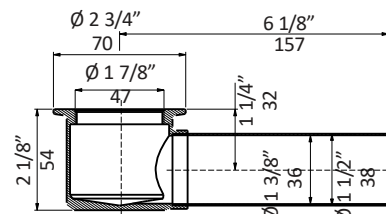

Specifications:

Installation:	Freestanding
Exterior dimensions:	61 5/8" w x 31 3/4" d x 21 3/4" h
Material:	Solid surface
Water capacity:	67 gal.
Weight:	331 lbs.
Overflow:	Yes
Finishes:	001M - Matte white 001G - Gloss white

Freight: Class 5

Features:

- Solid surface soaking bathtub with overflow
- Includes brass click-clack drain assembly with decorative solid surface dome
- Freestanding installation

Codes + Standards:

- Meets or exceeds applicable national codes and standards

Recommended Items:

- Furniture
  - TUB-BR01 tub bridge in wood
  - TUB-BR02 tub bridge in wood
  - TUB-BR03 tub bridge in solid surface
  - TUB-BR04 tub bridge in metal
- Trap connections
  - TBSH90 - L-shaped 90 degree brass tub shoe
  - TBSH180 - Straight down 180 degree brass tub shoe

TBSH90

Care + Maintenance:

- To prevent damage to the solid surface material, hot objects and open flame should not be placed in direct contact with the surface

[Click Here](#) to find out more about proper care and maintenance