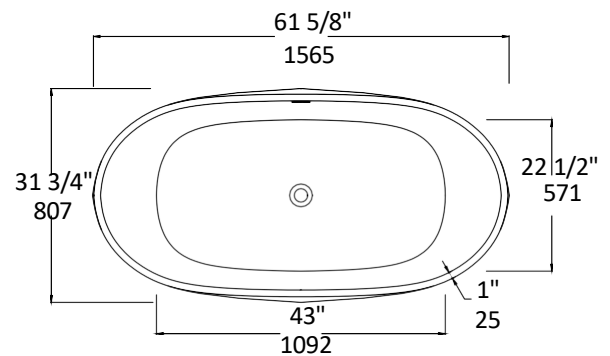

TBSH180

Recommended Items:

- Furniture
  - TUB-BR01 tub bridge in wood
  - TUB-BR02 tub bridge in wood
  - TUB-BR03 tub bridge in solid surface
  - TUB-BR04 tub bridge in metal
- Trap connections
  - TBSH90 - L-shaped 90 degree brass tub shoe
  - TBSH180 - Straight down 180 degree brass tub shoe

TBSH90