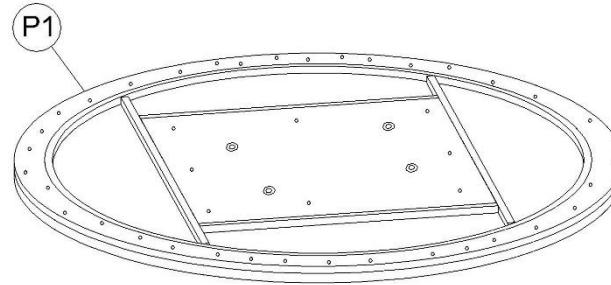

PARTS AND HARDWARE.

PARTS LIST

No.	DESCRIPTION	IMAGE	Q'TY
P1	COFFEE TABLE TOP		1
P2	COFFEE TABLE BASE		4

NOTES.

Thank you for purchasing this quality product!
Be sure to check all packing material carefully for small parts that may have come loose inside the carton during shipping.

CAUTION: Keep all packaging and instructions until assembly is complete to ensure you have all required parts and hardware.

Keep small hardware out of reach of children.

The item is heavy, take care when lifting and use two people to maneuver safely.
Assemble the product on a padded surface to reduce the risk of scratching to the product or your work surface.

STEP 1.