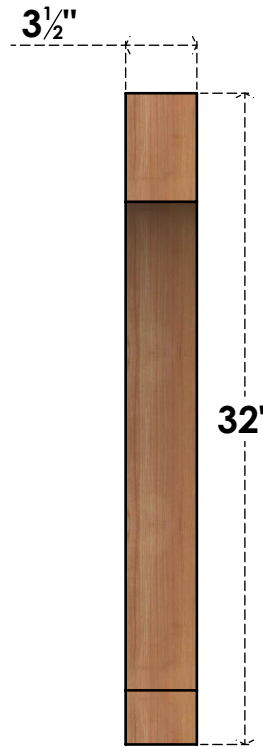

BRC04X24X32IMP00SWR

3 1/2"W X 24"D X 32"H IMPERIAL SMOOTH BRACE, WESTERN RED CEDAR

SIDE

FRONT

EKENA MILLWORK
 2300 WEST MAIN ST.
 CLARKSVILLE, TX 75426
 TOLL FREE: 866-607-0453
 WWW.EKENAMILLWORK.COM

NOTES

1. INSTALLATION TO BE COMPLETED IN ACCORDANCE WITH MANUFACTURER'S SPECIFICATIONS.
2. DRAWING MAY NOT BE TO SCALE
3. THIS DRAWING IS INTENDED FOR DESIGN AND PLANNING PURPOSES ONLY.
4. ALL INFORMATION CONTAINED HEREIN WAS CURRENT AT THE TIME OF DEVELOPMENT BUT MUST BE REVIEWED AND APPROVED BY THE PRODUCT MANUFACTURER TO BE CONSIDERED ACCURATE.
5. PRODUCTS ARE NOT KILN DRIED. THIS ITEM IS UNIQUE AND WILL CONTAIN THE NATURAL VARIATIONS THAT THE WOOD SPECIES OFFERS. THIS MAY RESULT IN VARIATIONS UP TO 1/4"