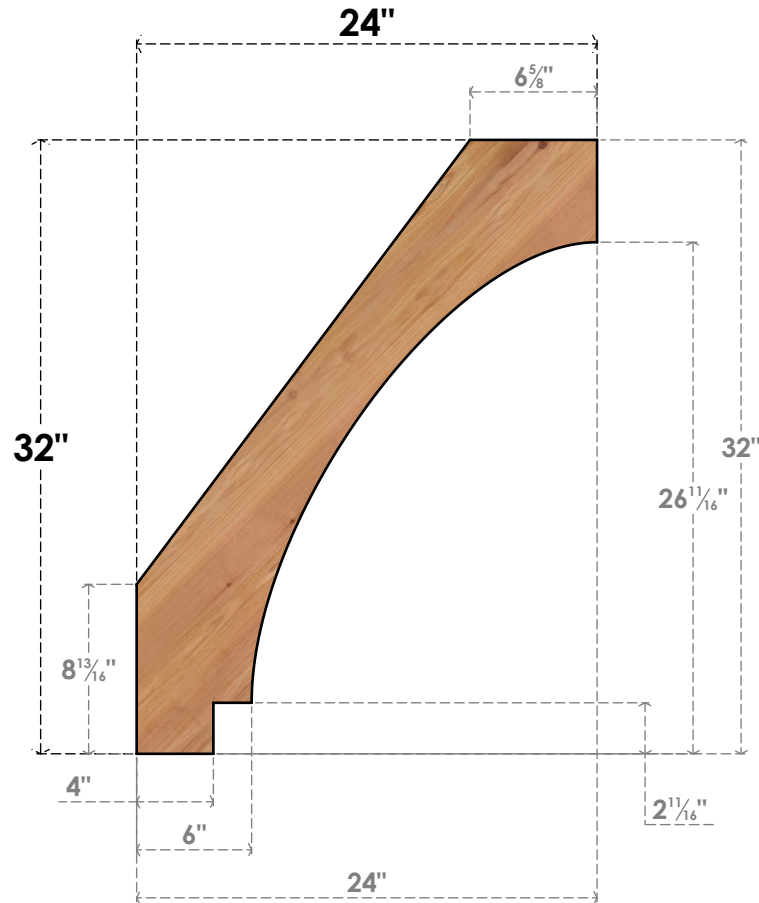

BRC04X24X32IMP00SWR

3 1/2"W X 24"D X 32"H IMPERIAL SMOOTH BRACE, WESTERN RED CEDAR

SIDE

FRONT

EKENA MILLWORK
 2300 WEST MAIN ST.
 CLARKSVILLE, TX 75426
 TOLL FREE: 866-607-0453
 WWW.EKENAMILLWORK.COM

NOTES