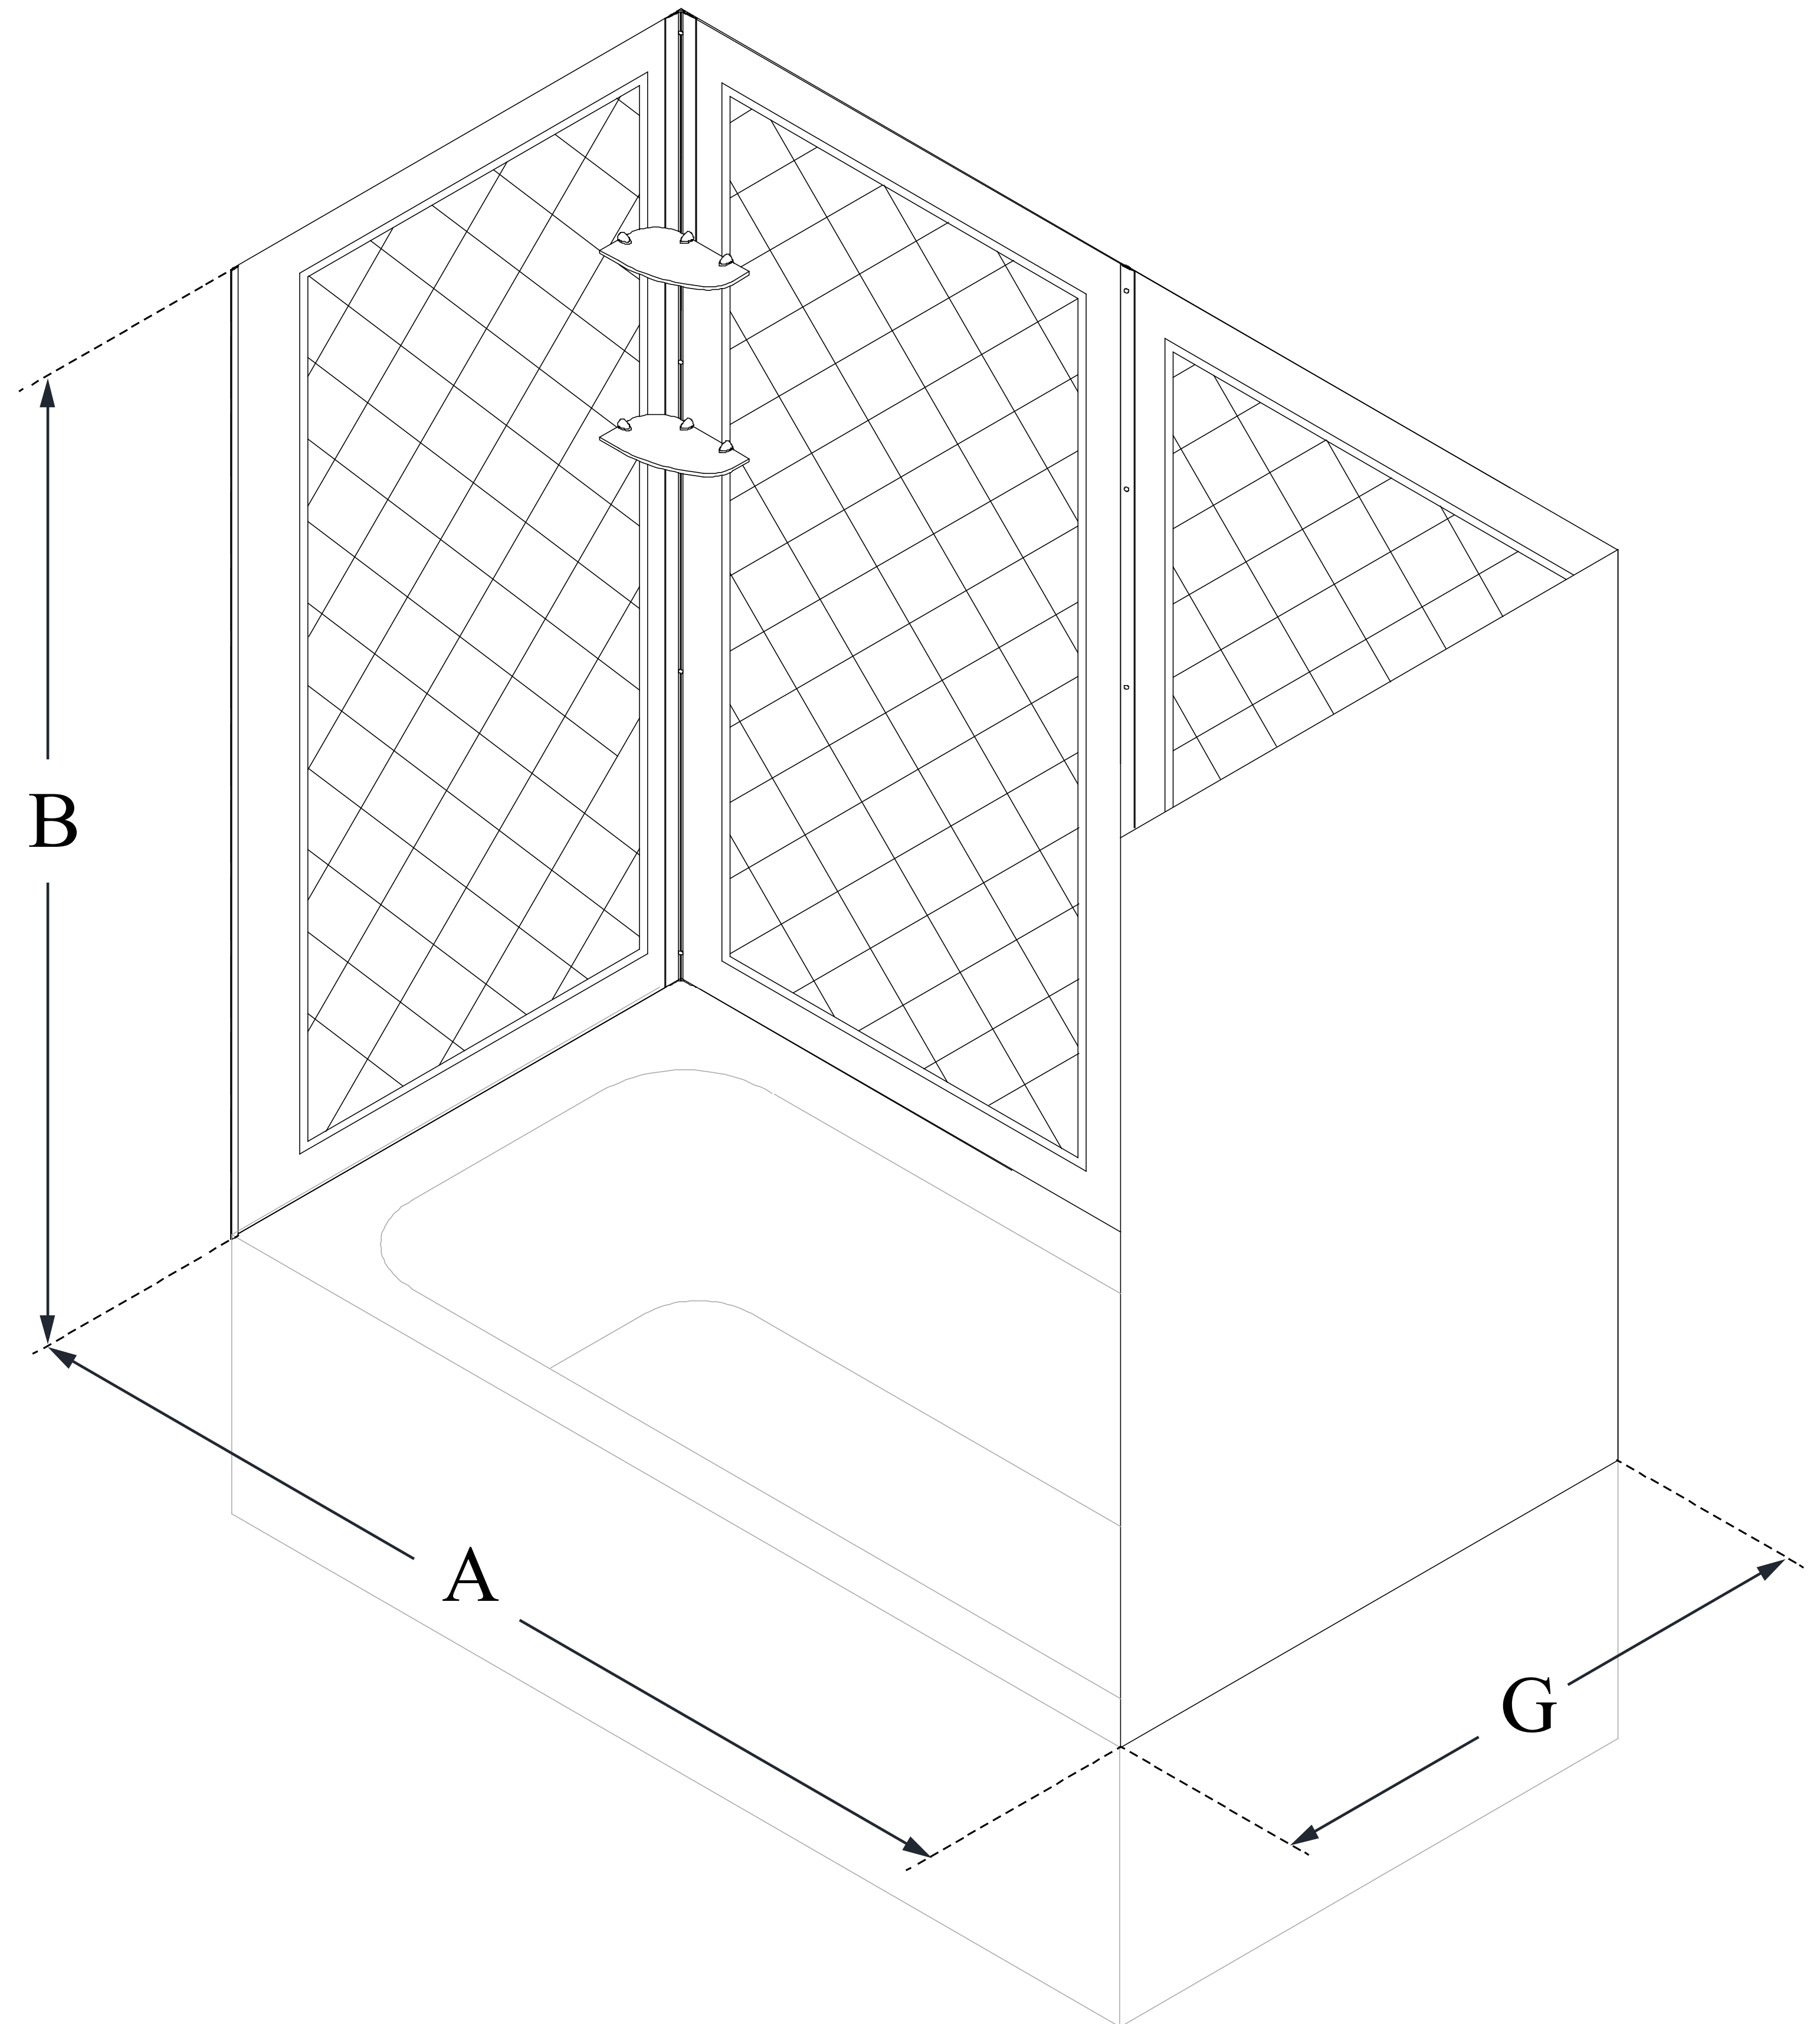

# QWALL TUB

DreamLine QWALL-Tub 56-60 in.  
W x 28-32 in. D x 60 in. H Acrylic  
Backwall Kit

## KIT CONTENTS:

- QWALL TUB BACKWALLS

## CONFIGURATION DIMENSIONS:

**A: 56 - 59 1/2"**

KIT WIDTH

**B: 60"**

KIT HEIGHT

**G: 28 - 32"**

KIT DEPTH

DreamLine reserves the right to update or modify the hardware or materials pictured without prior notice for the purpose of product improvement and customer satisfaction.