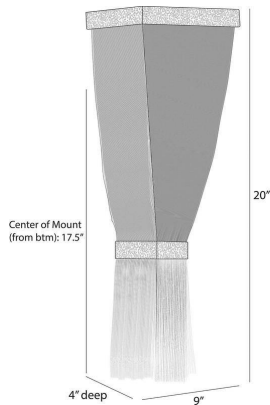

# ARTERIO RS

## JENESSA SCONCE

DWC72  
H: 20 IN, W: 9 IN, D: 4 IN,  
Chattered Brass, Ivory Microfiber

A lavish tassel of ivory microfiber is set in a textured metal framing, allowing the warm glow of LED light to project upwards. This sophisticated style is cinched with a matching chattered antique brass detail, adding to its jewel-like appeal. Damp-rated, although limited, covered outdoor conditions may affect finish.