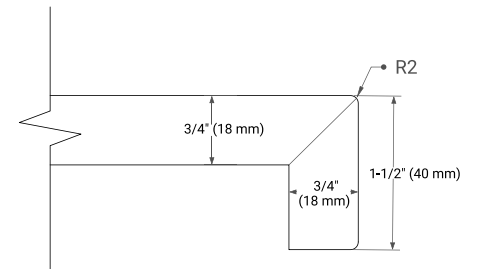

PLAN VIEW

73" DOUBLE RECTANGLE SINK COUNTERTOP WITH 1.5" THICKNESS

OVERALL DIMENSIONS

73" W x 22" D x 1.5" H

COUNTERTOP OPTIONS

Carrara Marble

White Quartz

FEATURES

- Solid countertop with mitered edges & seams
- Undermount white rectangular sink
- Pre-drilled for 8" widespread faucet

INCLUDED

- Countertop
- Matching Backsplash
- Rectangle Sinks

COUNTERTOP PLAN VIEW

EDGE SIDE VIEW

THREE DIMENSIONAL COUNTERTOP VIEW