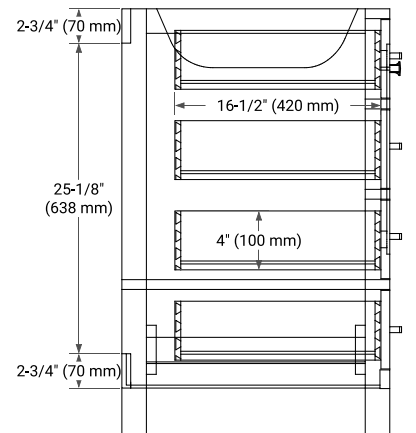

72" DOUBLE SINK BASE CABINET

BASE CABINET DIMENSIONS

72" W x 21.5" D x 34.5" H

FEATURES

- Solid wood frame & plywood panels
- Dovetail drawers and joints
- Soft closing doors & drawers

HARDWARE FINISHES*

Brushed Nickel Satin Brass Matte Black Polished Chrome

PLAN VIEW

73" DOUBLE RECTANGLE SINK COUNTERTOP WITH 1.5" THICKNESS

OVERALL DIMENSIONS

73" W x 22" D x 1.5" H

COUNTERTOP OPTIONS

Carrara Marble

White Quartz

FEATURES

- Solid countertop with mitered edges & seams
- Undermount white rectangular sink
- Pre-drilled for 8" widespread faucet

INCLUDED

- Countertop
- Matching Backsplash
- Rectangle Sinks

COUNTERTOP PLAN VIEW

EDGE SIDE VIEW

THREE DIMENSIONAL COUNTERTOP VIEW