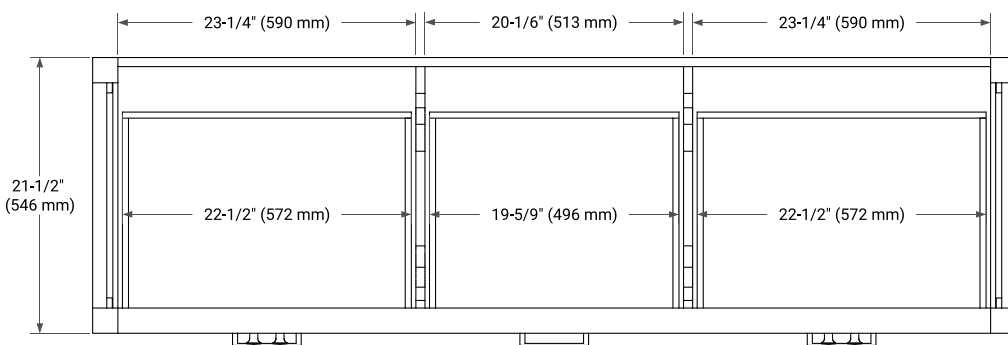

72" DOUBLE SINK BASE CABINET

BASE CABINET DIMENSIONS

72" W x 21.5" D x 34.5" H

FEATURES

- Solid wood frame & plywood panels
- Dovetail drawers and joints
- Soft closing doors & drawers

HARDWARE FINISHES*

Brushed Nickel Satin Brass Matte Black Polished Chrome

PLAN VIEW

73" DOUBLE RECTANGLE SINK COUNTERTOP WITH 1.5" THICKNESS

OVERALL DIMENSIONS

73" W x 22" D x 1.5" H

COUNTERTOP OPTIONS

Carrara Marble

White Quartz

FEATURES

- Solid countertop with mitered edges & seams
- Undermount white rectangular sink
- Pre-drilled for 8" widespread faucet

INCLUDED

- Countertop
- Matching Backsplash
- Rectangle Sinks

COUNTERTOP PLAN VIEW

EDGE SIDE VIEW

THREE DIMENSIONAL COUNTERTOP VIEW