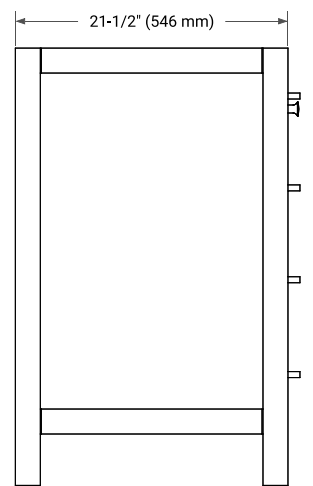

72" DOUBLE SINK BASE CABINET

BASE CABINET DIMENSIONS

72" W x 21.5" D x 34.5" H

FEATURES

- Solid wood frame & plywood panels
- Dovetail drawers and joints
- Soft closing doors & drawers

HARDWARE FINISHES*

Brushed Nickel Satin Brass Matte Black Polished Chrome

PLAN VIEW

73" DOUBLE RECTANGLE SINK COUNTERTOP WITH 1.5" THICKNESS

OVERALL DIMENSIONS

73" W x 22" D x 1.5" H

COUNTERTOP OPTIONS

Carrara Marble

White Quartz

FEATURES

- Solid countertop with mitered edges & seams
- Undermount white rectangular sink
- Pre-drilled for 8" widespread faucet

INCLUDED

- Countertop
- Matching Backsplash
- Rectangle Sinks

COUNTERTOP PLAN VIEW

EDGE SIDE VIEW

THREE DIMENSIONAL COUNTERTOP VIEW