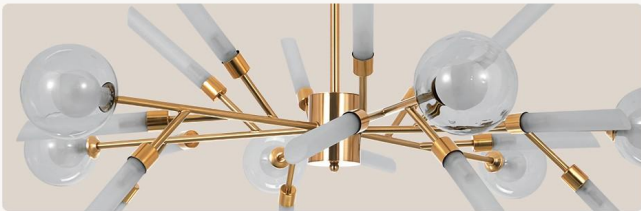

# PRODUCT DIMENSION

**LAMP BODY COLOR: NATURAL COPPER**

**LAMPSHADE MATERIAL: TRANSPARENT GLASS**

**G9 BASE X24**

**MAX 60W PER BULB, 110V**

**(DOES NOT INCLUDE LIGHT SOURCE)**

**PRODUCT WEIGHT: 12.57 IB**