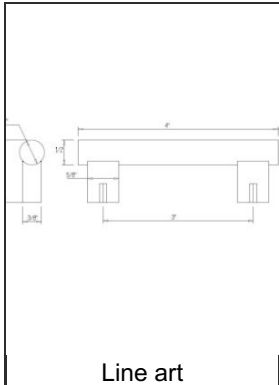

Contemporary Brass Pull - 53555

Decorative hardware that contributes toward satisfying Credit 4.1 and 4.2 Recycled Content for LEED® certification.

Product № BP535553195

Center to Center 3 in

Length - Overall Dimensions 4 in

TECHNICAL SPECIFICATIONS

Product №	BP535553195
Pulls and Knobs Style	Modern
Finish	Brushed Nickel
Standards and Certifications	LEED
Material	Green Products, Solid Brass
Complete Collection	53655/53555
Width - Overall Dimensions	1/2 in
Screw/Nail	8/32 (Included)
Color Group	Gray and Chrome Group
Finish Number	195
Suggested Price	From \$50.00 to \$100.00
Projection - Overall Dimensions	1 1/4 in
Collections	LEED Certified, New Collection

SUGGESTED PRODUCTS

Breakaway Machine Screw, Large Truss Head, Combined Quadrex Slot Drive, 8-32, Type B Point
 Product № 2905
 Packaging format: Bag of 50 units

Breakaway Machine Screw, Large Truss Head, Combined Quadrex Slot Drive, 8-32, Type B Point
 Product № 2900
 Packaging format: Bag of 100 units

Contemporary Brass Pull - 53655
 Product № BP536558195

Inspiration Board - 94936B
 Product № 94936B

RELATED DOCUMENTS

Decorative hardware

Line art

PRODUCT PHOTOS

MINIMUM 94% RECYCLED CONTENT
PRE-CONSUMER