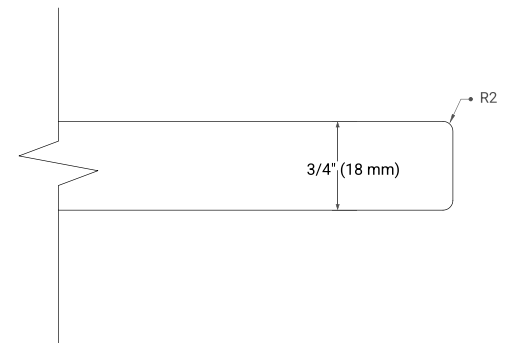

White Grey

FRONT VIEW

SIDE VIEW

PLAN VIEW

43" SINGLE OVAL SINK COUNTERTOP WITH 0.75 IN. THICKNESS

OVERALL DIMENSIONS

43" W x 22" D x 0.75" H

COUNTERTOP OPTIONS

Carrara Marble

FEATURES

- Solid countertop with mitered edges & seams
- Undermount white oval sink
- Pre-drilled for 8" widespread faucet

INCLUDED

- Countertop
- Matching Backsplash
- Oval Sink

COUNTERTOP PLAN VIEW

EDGE SIDE VIEW

THREE DIMENSIONAL COUNTERTOP VIEW