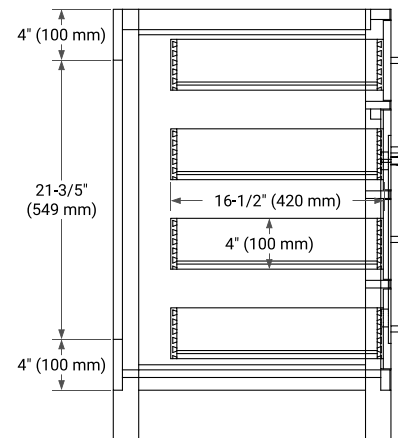

42" SINGLE SINK BASE CABINET

BASE CABINET DIMENSIONS

42" W x 21.5" D x 33.5" H

FEATURES

- Solid wood frame with engineered wood panels
- Dovetail drawers and joints
- Soft closing doors & drawers

HARDWARE FINISHES*

White Grey

FRONT VIEW

SIDE VIEW

PLAN VIEW

43" SINGLE OVAL SINK COUNTERTOP WITH 0.75 IN. THICKNESS

OVERALL DIMENSIONS

43" W x 22" D x 0.75" H

COUNTERTOP OPTIONS

Carrara Marble

FEATURES

- Solid countertop with mitered edges & seams
- Undermount white oval sink
- Pre-drilled for 8" widespread faucet

INCLUDED

- Countertop
- Matching Backsplash
- Oval Sink

COUNTERTOP PLAN VIEW

EDGE SIDE VIEW

THREE DIMENSIONAL COUNTERTOP VIEW