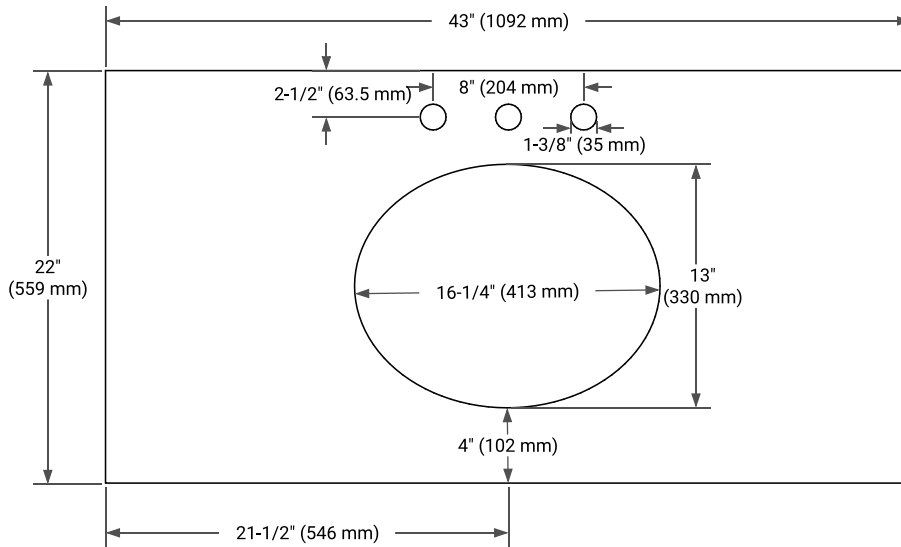

42" SINGLE SINK BASE CABINET

BASE CABINET DIMENSIONS

42" W x 21.5" D x 33.5" H

FEATURES

- Solid wood frame with engineered wood panels
- Dovetail drawers and joints
- Soft closing doors & drawers

HARDWARE FINISHES*

White Grey

FRONT VIEW

SIDE VIEW

PLAN VIEW

43" SINGLE OVAL SINK COUNTERTOP WITH 0.75 IN. THICKNESS

OVERALL DIMENSIONS

43" W x 22" D x 0.75" H

COUNTERTOP OPTIONS

Carrara Marble

FEATURES

- Solid countertop with mitered edges & seams
- Undermount white oval sink
- Pre-drilled for 8" widespread faucet

INCLUDED

- Countertop
- Matching Backsplash
- Oval Sink

COUNTERTOP PLAN VIEW

EDGE SIDE VIEW

THREE DIMENSIONAL COUNTERTOP VIEW