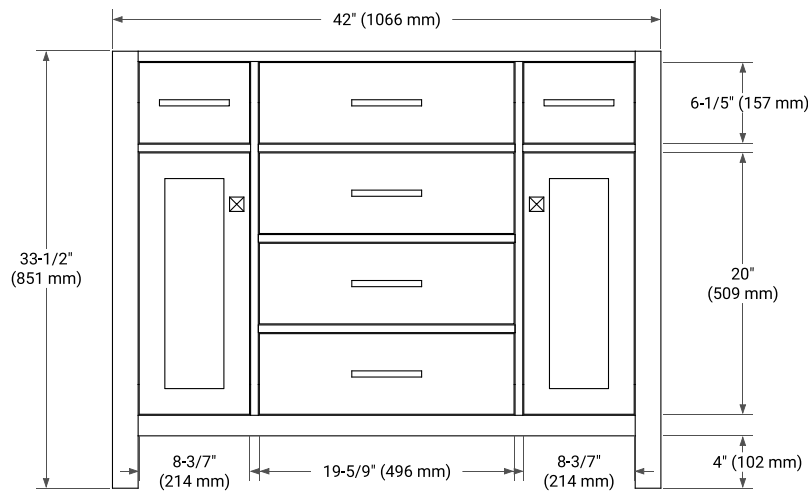

42" SINGLE SINK BASE CABINET

BASE CABINET DIMENSIONS

42" W x 21.5" D x 33.5" H

FEATURES

- Solid wood frame with engineered wood panels
- Dovetail drawers and joints
- Soft closing doors & drawers

HARDWARE FINISHES*

White Grey

FRONT VIEW

SIDE VIEW

PLAN VIEW

43" SINGLE OVAL SINK COUNTERTOP WITH 0.75 IN. THICKNESS

OVERALL DIMENSIONS

43" W x 22" D x 0.75" H

COUNTERTOP OPTIONS

Carrara Marble

FEATURES

- Solid countertop with mitered edges & seams
- Undermount white oval sink
- Pre-drilled for 8" widespread faucet

INCLUDED

- Countertop
- Matching Backsplash
- Oval Sink

COUNTERTOP PLAN VIEW

EDGE SIDE VIEW

THREE DIMENSIONAL COUNTERTOP VIEW