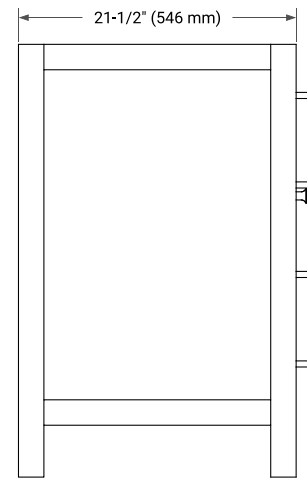

42" SINGLE SINK BASE CABINET

BASE CABINET DIMENSIONS

42" W x 21.5" D x 33.5" H

FEATURES

- Solid wood frame with engineered wood panels
- Dovetail drawers and joints
- Soft closing doors & drawers

HARDWARE FINISHES*

White Grey

FRONT VIEW

SIDE VIEW

PLAN VIEW

43" SINGLE OVAL SINK COUNTERTOP WITH 0.75 IN. THICKNESS

OVERALL DIMENSIONS

43" W x 22" D x 0.75" H

COUNTERTOP OPTIONS

Carrara Marble

FEATURES

- Solid countertop with mitered edges & seams
- Undermount white oval sink
- Pre-drilled for 8" widespread faucet

INCLUDED

- Countertop
- Matching Backsplash
- Oval Sink

COUNTERTOP PLAN VIEW

EDGE SIDE VIEW

THREE DIMENSIONAL COUNTERTOP VIEW