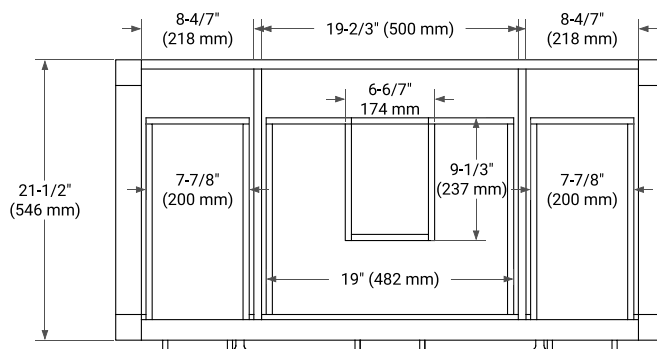

42" SINGLE SINK BASE CABINET

BASE CABINET DIMENSIONS

42" W x 21.5" D x 33.5" H

FEATURES

- Solid wood frame with engineered wood panels
- Dovetail drawers and joints
- Soft closing doors & drawers

HARDWARE FINISHES*

White Grey

FRONT VIEW

SIDE VIEW

PLAN VIEW

43" SINGLE OVAL SINK COUNTERTOP WITH 0.75 IN. THICKNESS

OVERALL DIMENSIONS

43" W x 22" D x 0.75" H

COUNTERTOP OPTIONS

Carrara Marble

FEATURES

- Solid countertop with mitered edges & seams
- Undermount white oval sink
- Pre-drilled for 8" widespread faucet

INCLUDED

- Countertop
- Matching Backsplash
- Oval Sink

COUNTERTOP PLAN VIEW

EDGE SIDE VIEW

THREE DIMENSIONAL COUNTERTOP VIEW