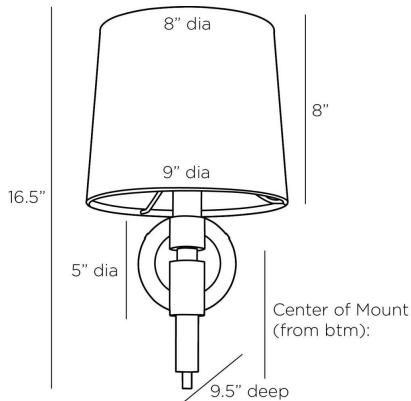

ARTERIO RS

ALLMAN SCENCE

DWI09-107

H: 16.5 IN, W: 9 IN, D: 9.5 IN,

Bronze

Taking the machined form of wood turned on a lathe into a modernist dimension, the Allman features a pairing of limewashed mango wood and bronze finish. Mounted on a circular bronze finished iron backplate, this fixture's sleek profile adapts itself to any aesthetic. Damp-rated, although limited covered outdoor conditions may affect finish. Finish will vary.

APPEARANCE

Material	Iron, Wood, Linen, Cotton
Material Type	Mango
Finish	Bronze, Limed Wash, White
Finish Will Vary	Yes
Top Coat/Sealant	Yes

DIMENSIONS

Backplate	D: 1 IN, Dia: 5.00 IN
Shade Bottom	Dia: 9.00 IN
Shade Side	H: 8 IN
Shade Top	Dia: 8.00 IN
Center Of Mount From Btm Height	6.5 in

WIRING

Rating	Damp
Cord	0.5 FT, Clear/Silver, SPT-2
Socket	1, Type B - E12
Maximum Watt	40
Voltage	110-120 V

CERTIFICATIONS

Certifications	Mexico, United States, Canada
----------------	-------------------------------

COMPLIANCY

UL/ETL	Yes
RoHS	Yes

SHIPPING

Product Weight	5 lbs
Gross Weight 1	11.9 lbs
Gross Weight 2	5 lbs
Shipping Box 1	H: 8 IN, L: 11.5 IN, W: 28 IN
Shipping Box 2	H: 34.3 IN, L: 19.7 IN, W: 19.7 IN

CONTRACT