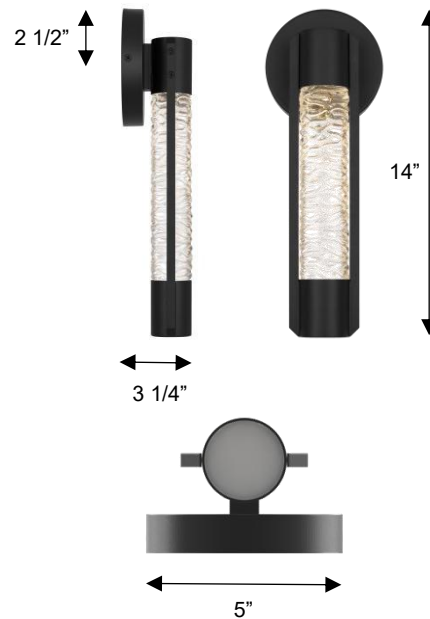

Specifications

Wall Sconce

DIMENSIONS

Height: 14"

Width/Diameter: 5"

Depth: 3 1/4"

Minimum Height:

Maximum Height:

Canopy/Backplate: $\Phi 5"$

Product Weight: 3.3 lb

SPECIFICATIONS

Location Listed: Wet

IP Rating: IP44

Rated Life: 54000 Hours

Standards: ETL, cETL, ADA

Input: 120 VAC, 60Hz

TRIAC Dimming: 100-10%

Downlight Illumination

Mounting: Wall Mount

Color Temperature: Adjustable

3000K/4000K/5000K

CRI Rating: 80

Material: Aluminum

Diffuser Material: Clear Pressed Glass