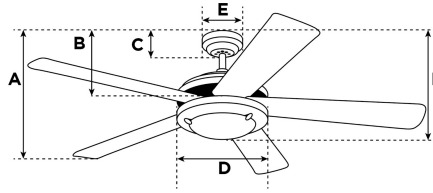

SPECIFICATION SHEET

Ceiling Fan

52 in. Polished Brass Finish
Reversible Blades (Walnut/Oak) Clear Ribbed Glass

Specifications

Size	52"
Blades.....	Reversible MDF Blades (Walnut/Oak)
Blade Pitch.....	11°
Approved Location	Indoor
Suggested Room Size.....	Large Room (up to 15x15)
Down Rod.....	N/A
Installation.....	Hugger
Max. Ceiling Angle.....	N/A
Lead Wire	12"
Light Bulb Usage.....	Includes (4) Candelabra (E12) Base, 4.5 Watt B11 LED Lamps
Control	Pull chain included
Motor Finish.....	Polished Brass
Motor Material	Cold Rolled Steel Motor 153mm x 15mm
Reverse Airflow.....	Yes
Capacitor	Triple
Switch Housing Cap.....	Not Included

A. Top of Canopy to Bottom of Blades	7.1"
B. Top of Canopy to Bottom of Switch House	8.1"
C. Top of Canopy to Bottom of Canopy	N/A
D. Width of Motor Housing.....	11.5"
E. Width of Canopy.....	N/A
F. Top of Canopy to Bottom of Glass.....	13"